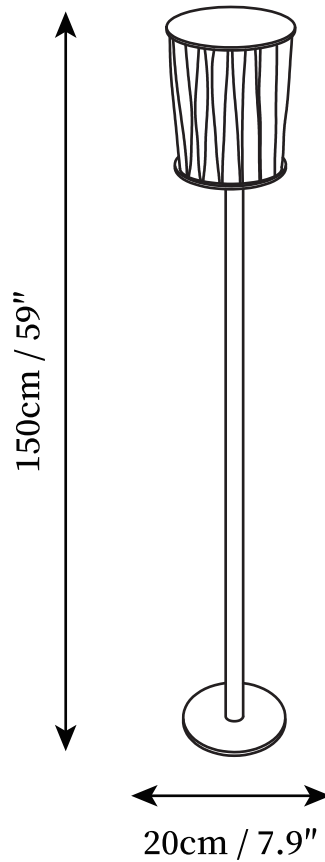

SPECIFICATION SHEET

SPECIFICATION DETAILS

*For custom options, consult factory for details

Fixture Dimensions	D 7.9" x H 59"
Light source	E26 or E27
Wattage	Max 40W
Voltage	AC 110-240V
Color Temperature	Based on the purchase of light bulbs
CRI(Ra)	80CRI
Mounting	Floor
Driver Required	NO
Optional Color Temps	Buy bulbs as needed
LED Rated Life	Based on bulb life (we do not supply bulbs)
Dimming	Dimming is not supported
Finishes	White
Shade Details	White
Material	Aluminum, Acrylic
Wire Length	NO
Wire Type	NO