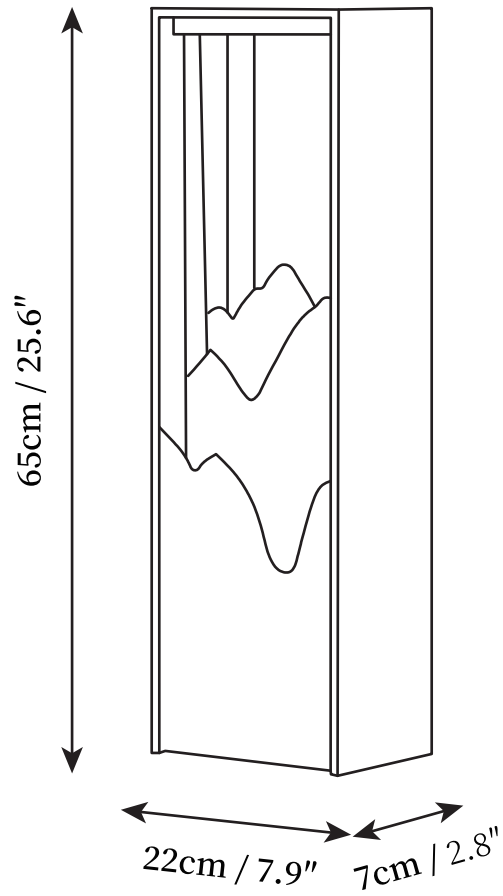

SPECIFICATION SHEET

SPECIFICATION DETAILS

*For custom options, consult factory for details

Fixture Dimensions	L 5.5" x W 2.8" x H 15"
Light source	Integrated LED
Wattage	10W
Voltage	AC 110-240V
Color Temperature	3000k
CRI(Ra)	80CRI
Mounting	Table
Driver Required	Yes
Optional Color Temps	Warm Light (3000K), Neutral Light (4500K), Cool Light (6000K)
LED Rated Life	30000hours
Dimming	Dimming is not supported
Finishes	Black
Shade Details	Black
Material	Stainless Steel, Acrylic
Wire Length	NO
Wire Type	NO

SPECIFICATION SHEET

SPECIFICATION DETAILS

*For custom options, consult factory for details

Fixture Dimensions	L 7.9" x W 5.5" x H 25.6"
Light source	Integrated LED
Wattage	10W
Voltage	AC 110-240V
Color Temperature	3000k
CRI(Ra)	80CRI
Mounting	Table
Driver Required	Yes
Optional Color Temps	Warm Light (3000K), Neutral Light (4500K), Cool Light (6000K)
LED Rated Life	30000hours
Dimming	Dimming is not supported
Finishes	Black
Shade Details	Black
Material	Stainless Steel, Acrylic
Wire Length	NO
Wire Type	NO