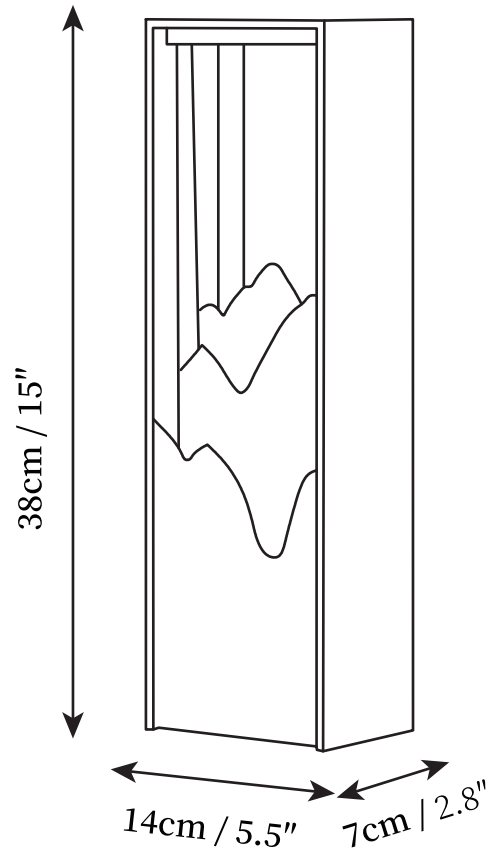

SPECIFICATION SHEET

SPECIFICATION DETAILS

*For custom options, consult factory for details

Fixture Dimensions	L 5.5" x W 2.8" x H 15"
Light source	Integrated LED
Wattage	10W
Voltage	AC 110-240V
Color Temperature	3000k
CRI(Ra)	80CRI
Mounting	Table
Driver Required	Yes
Optional Color Temps	Warm Light (3000K), Neutral Light (4500K), Cool Light (6000K)
LED Rated Life	30000hours
Dimming	Dimming is not supported
Finishes	Black
Shade Details	Black
Material	Stainless Steel, Acrylic
Wire Length	NO
Wire Type	NO

SPECIFICATION SHEET

SPECIFICATION DETAILS

*For custom options, consult factory for details

Fixture Dimensions	L 7.9" x W 5.5" x H 25.6"
Light source	Integrated LED
Wattage	10W
Voltage	AC 110-240V
Color Temperature	3000k
CRI(Ra)	80CRI
Mounting	Table
Driver Required	Yes
Optional Color Temps	Warm Light (3000K), Neutral Light (4500K), Cool Light (6000K)
LED Rated Life	30000hours
Dimming	Dimming is not supported
Finishes	Black
Shade Details	Black
Material	Stainless Steel, Acrylic
Wire Length	NO
Wire Type	NO