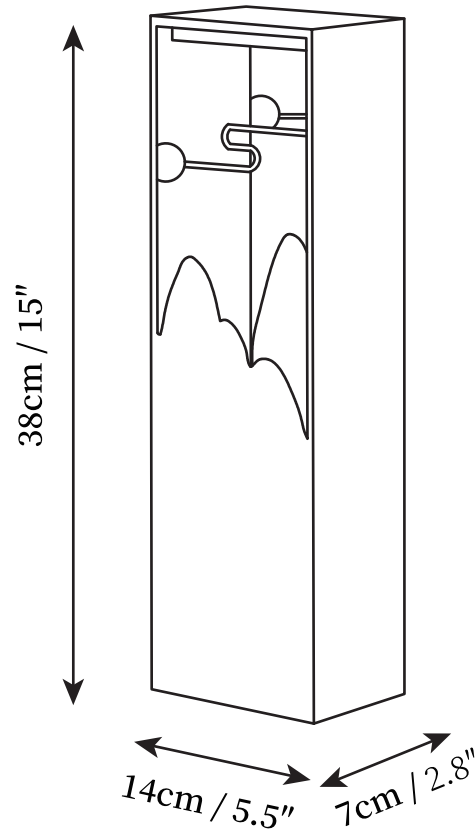

SPECIFICATION SHEET

SPECIFICATION DETAILS

*For custom options, consult factory for details

Fixture Dimensions	L 5.5" x W 2.8" x H 15"
Light source	Integrated LED
Wattage	10W
Voltage	AC 110-240V
Color Temperature	3000k
CRI(Ra)	80CRI
Mounting	Table
Driver Required	Yes
Optional Color Temps	Warm Light (3000K), Neutral Light (4500K), Cool Light (6000K)
LED Rated Life	30000hours
Dimming	Dimming is not supported
Finishes	Black
Shade Details	Black
Material	Stainless Steel, Acrylic
Wire Length	NO
Wire Type	NO

SPECIFICATION SHEET

SPECIFICATION DETAILS

*For custom options, consult factory for details

Fixture Dimensions	L 7.9" x W 5.5" x H 25.6"
Light source	Integrated LED
Wattage	10W
Voltage	AC 110-240V
Color Temperature	3000k
CRI(Ra)	80CRI
Mounting	Table
Driver Required	Yes
Optional Color Temps	Warm Light (3000K), Neutral Light (4500K), Cool Light (6000K)
LED Rated Life	30000hours
Dimming	Dimming is not supported
Finishes	Black
Shade Details	Black
Material	Stainless Steel, Acrylic
Wire Length	NO
Wire Type	NO