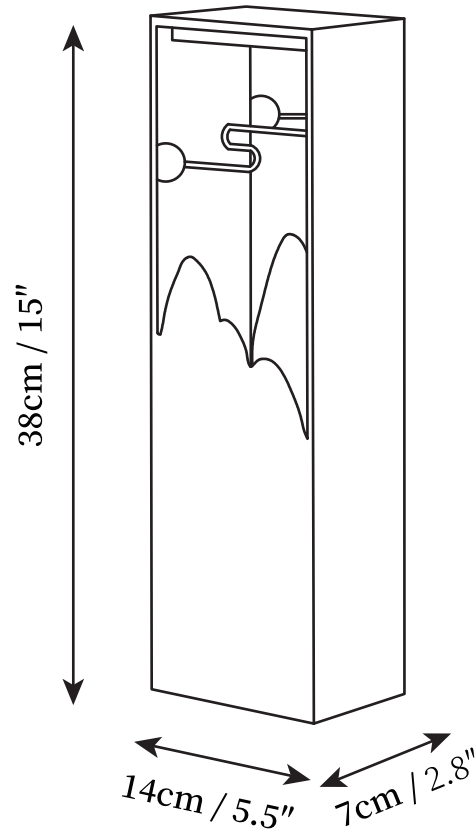

SPECIFICATION SHEET

SPECIFICATION DETAILS

*For custom options, consult factory for details

Fixture Dimensions	L 5.5" x W 2.8" x H 15"
Light source	Integrated LED
Wattage	10W
Voltage	AC 110-240V
Color Temperature	3000k
CRI(Ra)	80CRI
Mounting	Table
Driver Required	Yes
Optional Color Temps	Warm Light (3000K), Neutral Light (4500K), Cool Light (6000K)
LED Rated Life	30000hours
Dimming	Dimming is not supported
Finishes	Black
Shade Details	Black
Material	Stainless Steel, Acrylic
Wire Length	NO
Wire Type	NO

SPECIFICATION SHEET

SPECIFICATION DETAILS

*For custom options, consult factory for details

Fixture Dimensions	L 7.9" x W 5.5" x H 25.6"
Light source	Integrated LED
Wattage	10W
Voltage	AC 110-240V
Color Temperature	3000k
CRI(Ra)	80CRI
Mounting	Table
Driver Required	Yes
Optional Color Temps	Warm Light (3000K), Neutral Light (4500K), Cool Light (6000K)
LED Rated Life	30000hours
Dimming	Dimming is not supported
Finishes	Black
Shade Details	Black
Material	Stainless Steel, Acrylic
Wire Length	NO
Wire Type	NO