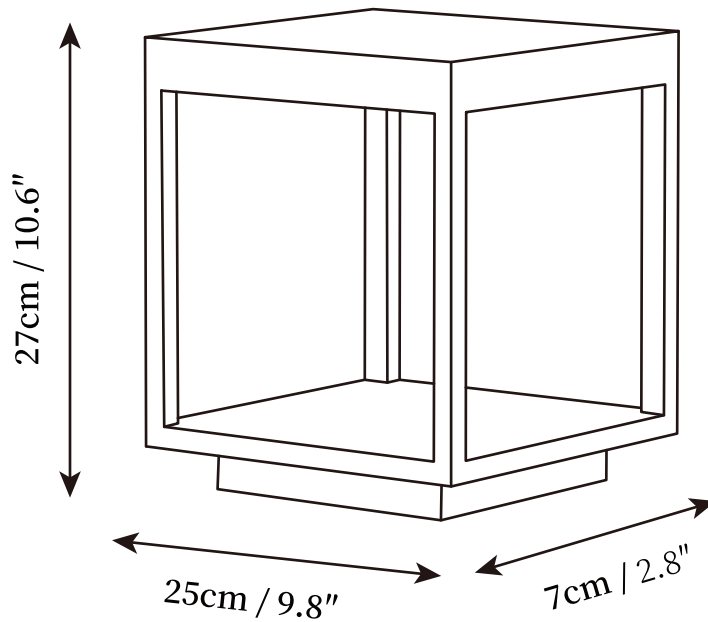

SPECIFICATION SHEET

SPECIFICATION DETAILS

*For custom options, consult factory for details

Fixture Dimensions	L 15.7" x W 15.7" x H 16.5"
Light source	Integrated LED
Wattage	~ 20W
Voltage	AC 110-240V
Dimming	Not supported
Control method	In line ON / OFF switch.
CRI(Ra)	90+CRI
LED Rated Life	30000 hours
Color Temperature	Warm Light (3000K), Neutral Light (4000K), Cool Light (6000K)
Finishes	Silver Gray.
Shade Details	Silver Gray.
Material	Stainless steel.
Cord Length	Supplied with switched plug cord, length ~59" (150cm).