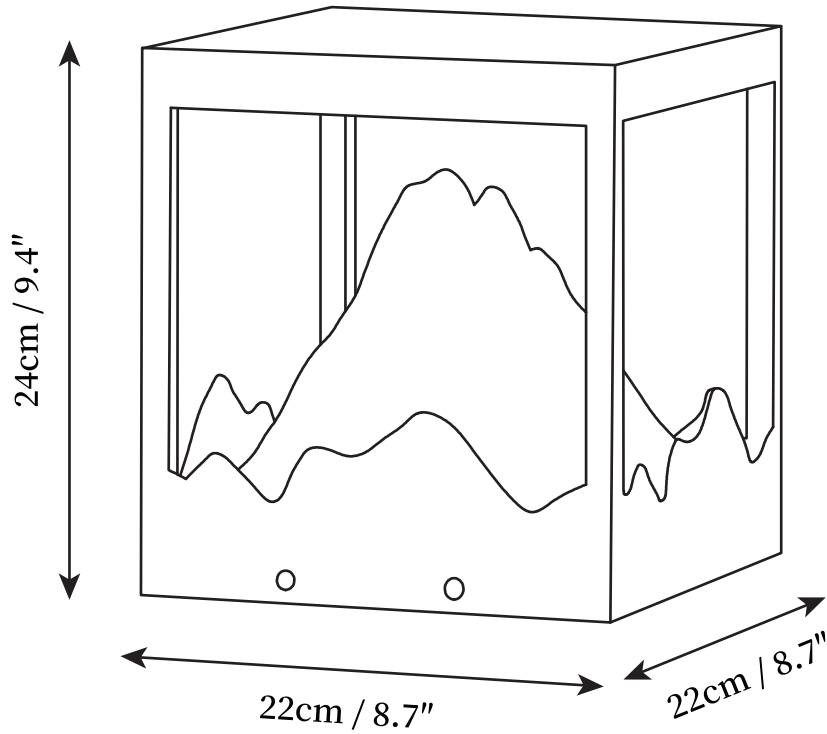

## SPECIFICATION DETAILS

\*For custom options, consult factory for details

<b>Fixture Dimensions</b>	D 8.7" x H 9.4"
<b>Light source</b>	Integrated LED
<b>Wattage</b>	10W
<b>Voltage</b>	Solar power storage
<b>Color Temperature</b>	3000k
<b>CRI(Ra)</b>	80CRI
<b>Mounting</b>	Table
<b>Driver Required</b>	Yes
<b>Optional Color Temps</b>	Warm Light (3000K), Neutral Light (4500K), Cool Light (6000K)
<b>LED Rated Life</b>	30000hours
<b>Dimming</b>	Dimming is not supported
<b>Finishes</b>	Black
<b>Shade Details</b>	Black
<b>Material</b>	Stainless Steel, Resin
<b>Wire Length</b>	NO
<b>Wire Type</b>	NO