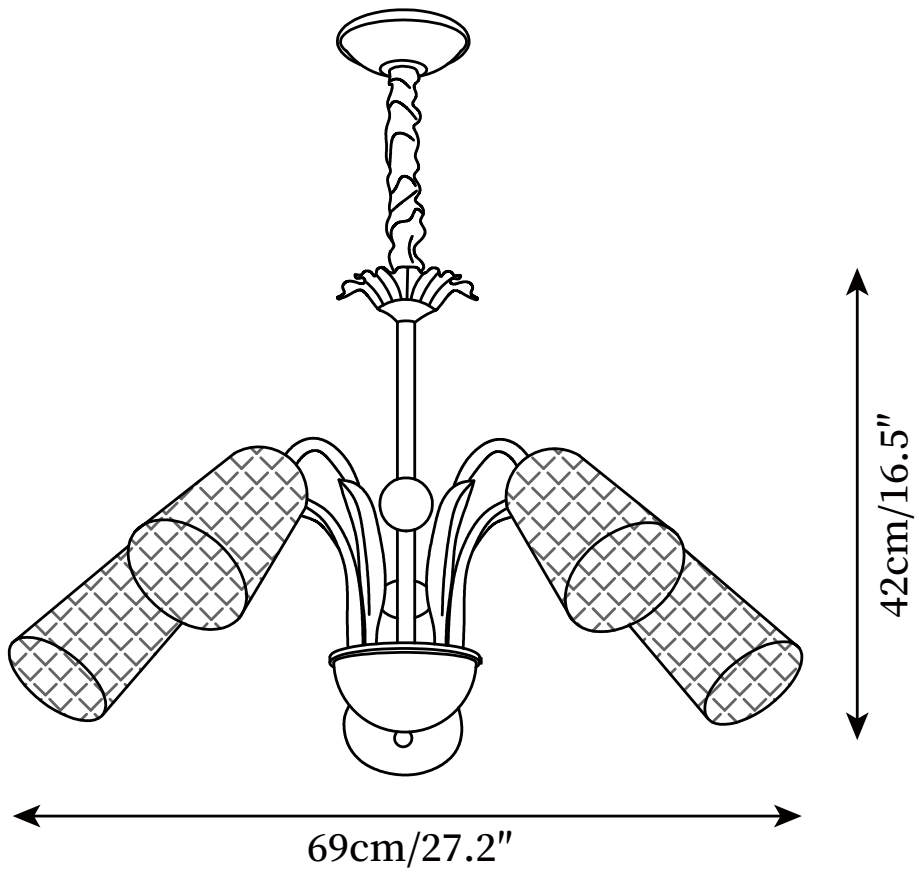

SPECIFICATION SHEET

SPECIFICATION DETAILS

*For custom options, consult factory for details

| | |
|---------------------------|---|
| Fixture Dimensions | Ø 22" x H 18.1" |
| Light source | E14 (bulb not included) |
| Wattage | MAX 15W incandescent bulb or LED equivalent. |
| Voltage | AC 110-240V |
| Mounting | Hardwired. |
| Dimming | Compatible with dimmable bulbs (bulb not included) |
| Control method | Compatible with common wall switches(not included) |
| Finishes | Brass |
| Shade Details | Clear |
| Material | Glass, Brass |
| Hanging Length | Chain lengths range between 11.8", the length can be specified according to needs |

SPECIFICATION SHEET

SPECIFICATION DETAILS

*For custom options, consult factory for details

| | |
|---------------------------|---|
| Fixture Dimensions | Ø 27.2" x H 16.5" |
| Light source | E14 (bulb not included) |
| Wattage | MAX 15W incandescent bulb or LED equivalent. |
| Voltage | AC 110-240V |
| Mounting | Hardwired. |
| Dimming | Compatible with dimmable bulbs (bulb not included) |
| Control method | Compatible with common wall switches(not included) |
| Finishes | Brass |
| Shade Details | Clear |
| Material | Glass, Brass |
| Hanging Length | Chain lengths range between 11.8", the length can be specified according to needs |

SPECIFICATION SHEET

SPECIFICATION DETAILS

*For custom options, consult factory for details

| | |
|---------------------------|---|
| Fixture Dimensions | Ø 27.2" x H 16.5" |
| Light source | E14 (bulb not included) |
| Wattage | MAX 15W incandescent bulb or LED equivalent. |
| Voltage | AC 110-240V |
| Mounting | Hardwired. |
| Dimming | Compatible with dimmable bulbs (bulb not included) |
| Control method | Compatible with common wall switches (not included) |
| Finishes | Brass |
| Shade Details | Clear |
| Material | Glass, Brass |
| Hanging Length | Chain lengths range between 11.8", the length can be specified according to needs |