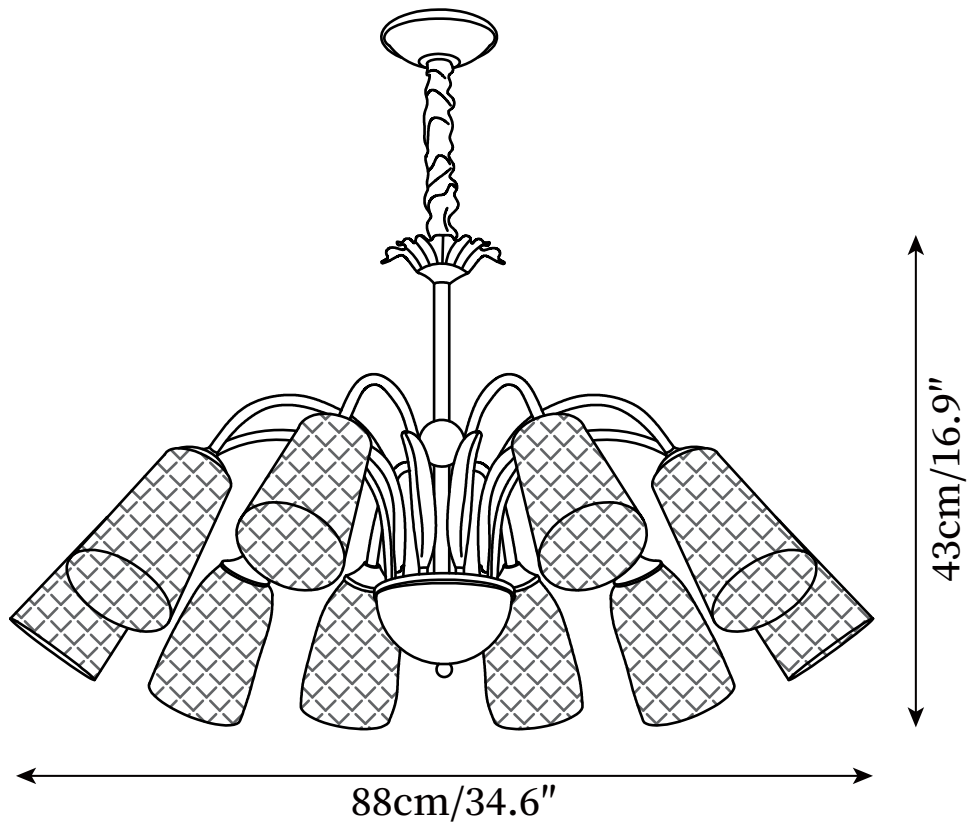

SPECIFICATION SHEET

SPECIFICATION DETAILS

*For custom options, consult factory for details

| | |
|---------------------------|---|
| Fixture Dimensions | Ø 27.2" x H 16.5" |
| Light source | E14 (bulb not included) |
| Wattage | MAX 15W incandescent bulb or LED equivalent. |
| Voltage | AC 110-240V |
| Mounting | Hardwired. |
| Dimming | Compatible with dimmable bulbs (bulb not included) |
| Control method | Compatible with common wall switches (not included) |
| Finishes | Brass |
| Shade Details | Clear |
| Material | Glass, Brass |
| Hanging Length | Chain lengths range between 11.8", the length can be specified according to needs |

SPECIFICATION SHEET

SPECIFICATION DETAILS

*For custom options, consult factory for details

| | |
|---------------------------|---|
| Fixture Dimensions | Ø 31.5" x H 16.9" |
| Light source | E14 (bulb not included) |
| Wattage | MAX 15W incandescent bulb or LED equivalent. |
| Voltage | AC 110-240V |
| Mounting | Hardwired. |
| Dimming | Compatible with dimmable bulbs (bulb not included) |
| Control method | Compatible with common wall switches (not included) |
| Finishes | Brass |
| Shade Details | Clear |
| Material | Glass, Brass |
| Hanging Length | Chain lengths range between 11.8", the length can be specified according to needs |

SPECIFICATION SHEET

SPECIFICATION DETAILS

*For custom options, consult factory for details

| | |
|---------------------------|---|
| Fixture Dimensions | Ø 34.6" x H 16.9" |
| Light source | E14 (bulb not included) |
| Wattage | MAX 15W incandescent bulb or LED equivalent. |
| Voltage | AC 110-240V |
| Mounting | Hardwired. |
| Dimming | Compatible with dimmable bulbs (bulb not included) |
| Control method | Compatible with common wall switches (not included) |
| Finishes | Brass |
| Shade Details | Clear |
| Material | Glass, Brass |
| Hanging Length | Chain lengths range between 11.8", the length can be specified according to needs |