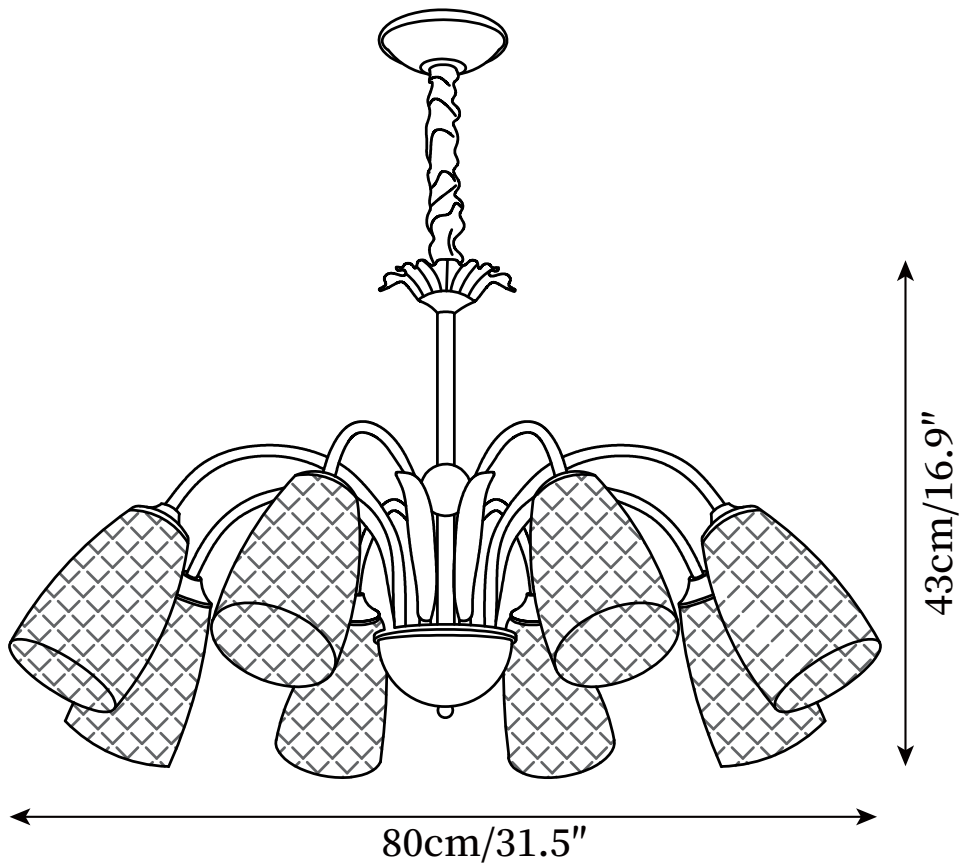

SPECIFICATION SHEET

SPECIFICATION DETAILS

*For custom options, consult factory for details

| | |
|---------------------------|---|
| Fixture Dimensions | Ø 27.2" x H 16.5" |
| Light source | E14 (bulb not included) |
| Wattage | MAX 15W incandescent bulb or LED equivalent. |
| Voltage | AC 110-240V |
| Mounting | Hardwired. |
| Dimming | Compatible with dimmable bulbs (bulb not included) |
| Control method | Compatible with common wall switches(not included) |
| Finishes | Brass |
| Shade Details | Clear |
| Material | Glass, Brass |
| Hanging Length | Chain lengths range between 11.8", the length can be specified according to needs |

SPECIFICATION SHEET

SPECIFICATION DETAILS

*For custom options, consult factory for details

| | |
|---------------------------|---|
| Fixture Dimensions | Ø 27.2" x H 16.5" |
| Light source | E14 (bulb not included) |
| Wattage | MAX 15W incandescent bulb or LED equivalent. |
| Voltage | AC 110-240V |
| Mounting | Hardwired. |
| Dimming | Compatible with dimmable bulbs (bulb not included) |
| Control method | Compatible with common wall switches (not included) |
| Finishes | Brass |
| Shade Details | Clear |
| Material | Glass, Brass |
| Hanging Length | Chain lengths range between 11.8", the length can be specified according to needs |

SPECIFICATION SHEET

SPECIFICATION DETAILS

*For custom options, consult factory for details

| | |
|---------------------------|---|
| Fixture Dimensions | Ø 31.5" x H 16.9" |
| Light source | E14 (bulb not included) |
| Wattage | MAX 15W incandescent bulb or LED equivalent. |
| Voltage | AC 110-240V |
| Mounting | Hardwired. |
| Dimming | Compatible with dimmable bulbs (bulb not included) |
| Control method | Compatible with common wall switches (not included) |
| Finishes | Brass |
| Shade Details | Clear |
| Material | Glass, Brass |
| Hanging Length | Chain lengths range between 11.8", the length can be specified according to needs |