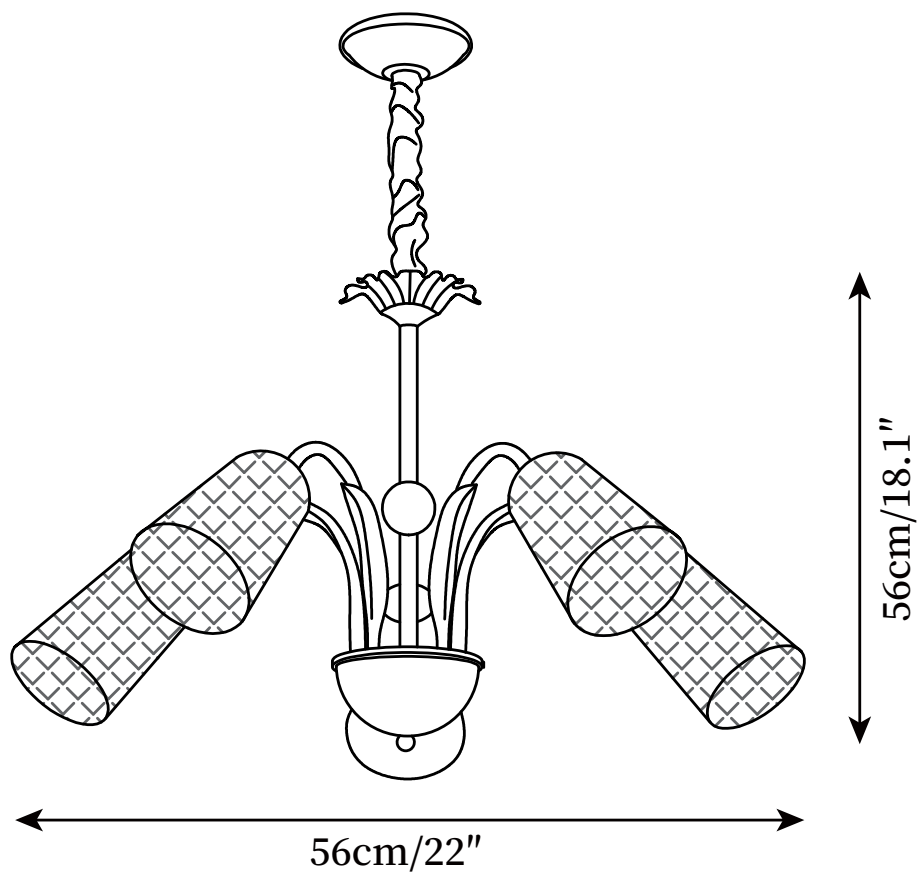

SPECIFICATION SHEET

SPECIFICATION DETAILS

*For custom options, consult factory for details

| | |
|---------------------------|---|
| Fixture Dimensions | Ø 22" x H 18.1" |
| Light source | E14 (bulb not included) |
| Wattage | MAX 15W incandescent bulb or LED equivalent. |
| Voltage | AC 110-240V |
| Mounting | Hardwired. |
| Dimming | Compatible with dimmable bulbs (bulb not included) |
| Control method | Compatible with common wall switches(not included) |
| Finishes | Brass |
| Shade Details | Clear |
| Material | Glass, Brass |
| Hanging Length | Chain lengths range between 11.8", the length can be specified according to needs |

SPECIFICATION SHEET

SPECIFICATION DETAILS

*For custom options, consult factory for details

| | |
|---------------------------|---|
| Fixture Dimensions | Ø 27.2" x H 16.5" |
| Light source | E14 (bulb not included) |
| Wattage | MAX 15W incandescent bulb or LED equivalent. |
| Voltage | AC 110-240V |
| Mounting | Hardwired. |
| Dimming | Compatible with dimmable bulbs (bulb not included) |
| Control method | Compatible with common wall switches(not included) |
| Finishes | Brass |
| Shade Details | Clear |
| Material | Glass, Brass |
| Hanging Length | Chain lengths range between 11.8", the length can be specified according to needs |

SPECIFICATION SHEET

SPECIFICATION DETAILS

*For custom options, consult factory for details

| | |
|---------------------------|---|
| Fixture Dimensions | Ø 27.2" x H 16.5" |
| Light source | E14 (bulb not included) |
| Wattage | MAX 15W incandescent bulb or LED equivalent. |
| Voltage | AC 110-240V |
| Mounting | Hardwired. |
| Dimming | Compatible with dimmable bulbs (bulb not included) |
| Control method | Compatible with common wall switches (not included) |
| Finishes | Brass |
| Shade Details | Clear |
| Material | Glass, Brass |
| Hanging Length | Chain lengths range between 11.8", the length can be specified according to needs |