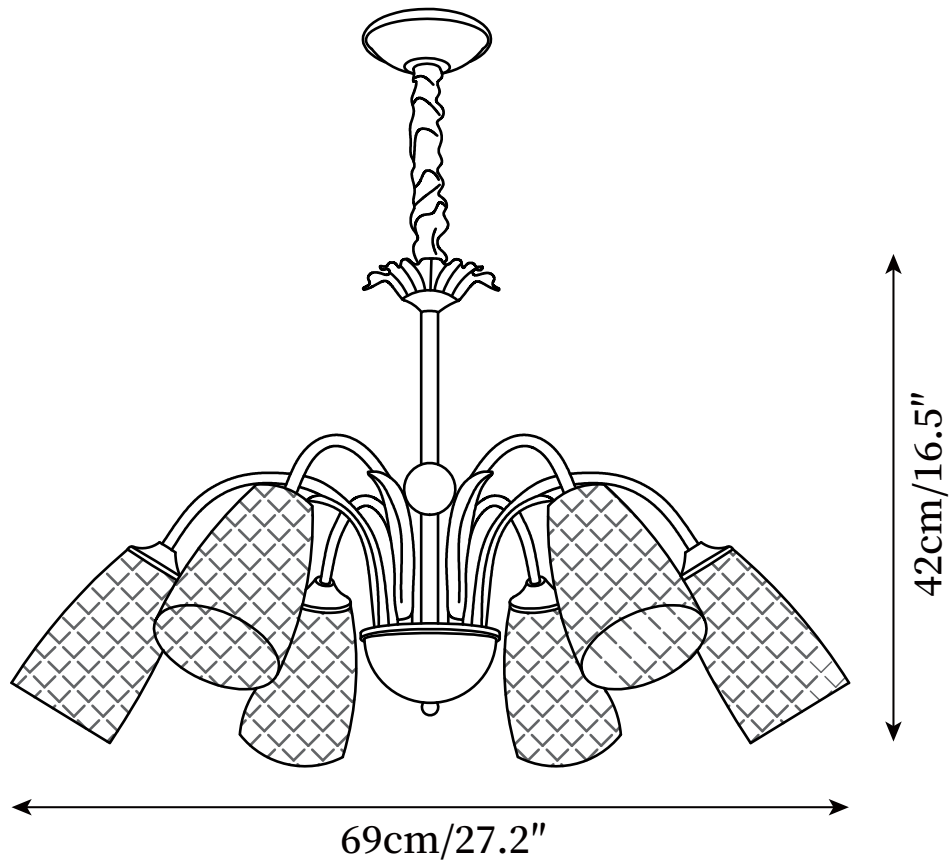

SPECIFICATION SHEET

SPECIFICATION DETAILS

*For custom options, consult factory for details

| | |
|---------------------------|---|
| Fixture Dimensions | Ø 22" x H 18.1" |
| Light source | E14 (bulb not included) |
| Wattage | MAX 15W incandescent bulb or LED equivalent. |
| Voltage | AC 110-240V |
| Mounting | Hardwired. |
| Dimming | Compatible with dimmable bulbs (bulb not included) |
| Control method | Compatible with common wall switches(not included) |
| Finishes | Brass |
| Shade Details | Clear |
| Material | Glass, Brass |
| Hanging Length | Chain lengths range between 11.8", the length can be specified according to needs |

SPECIFICATION SHEET

SPECIFICATION DETAILS

*For custom options, consult factory for details

| | |
|---------------------------|---|
| Fixture Dimensions | Ø 27.2" x H 16.5" |
| Light source | E14 (bulb not included) |
| Wattage | MAX 15W incandescent bulb or LED equivalent. |
| Voltage | AC 110-240V |
| Mounting | Hardwired. |
| Dimming | Compatible with dimmable bulbs (bulb not included) |
| Control method | Compatible with common wall switches(not included) |
| Finishes | Brass |
| Shade Details | Clear |
| Material | Glass, Brass |
| Hanging Length | Chain lengths range between 11.8", the length can be specified according to needs |

SPECIFICATION SHEET

SPECIFICATION DETAILS

*For custom options, consult factory for details

| | |
|---------------------------|---|
| Fixture Dimensions | Ø 27.2" x H 16.5" |
| Light source | E14 (bulb not included) |
| Wattage | MAX 15W incandescent bulb or LED equivalent. |
| Voltage | AC 110-240V |
| Mounting | Hardwired. |
| Dimming | Compatible with dimmable bulbs (bulb not included) |
| Control method | Compatible with common wall switches (not included) |
| Finishes | Brass |
| Shade Details | Clear |
| Material | Glass, Brass |
| Hanging Length | Chain lengths range between 11.8", the length can be specified according to needs |