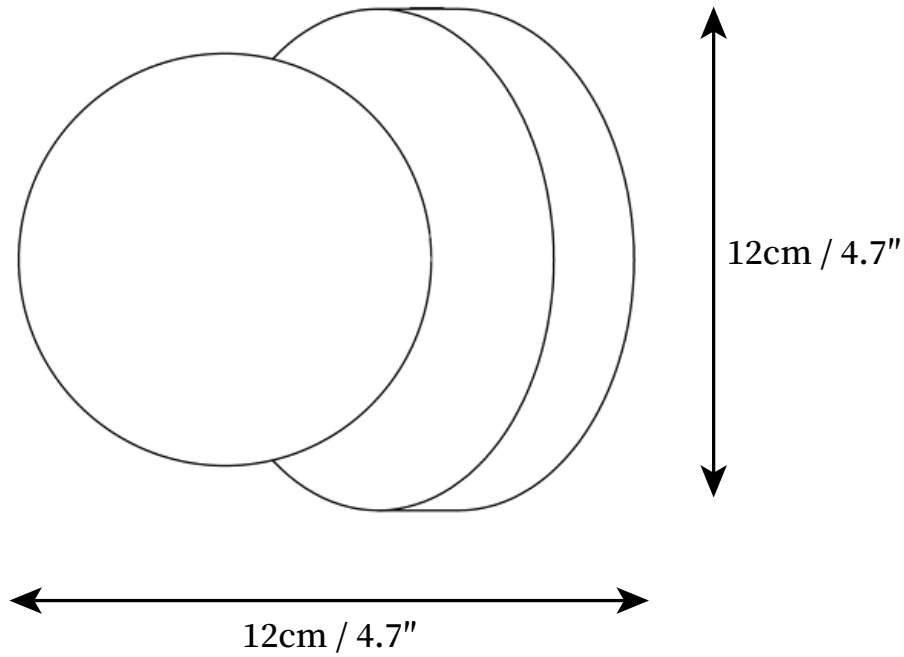

SPECIFICATION SHEET

SPECIFICATION DETAILS

*For custom options, consult factory for details

Fixture Dimensions	D 4.7" x H 4.7"
Light source	G9 (bulb not included)
Wattage	~ 5W incandescent bulb or LED equivalent.
Voltage	AC 110-240V
Mounting	Hardwired.
Dimming	Compatible with dimmable bulbs (bulb not included)
Control method	Compatible with common wall switches (not included)
Finishes	Green, Beige, Pink, Black, Red
Shade Details	White.
Material	Metal, Glass