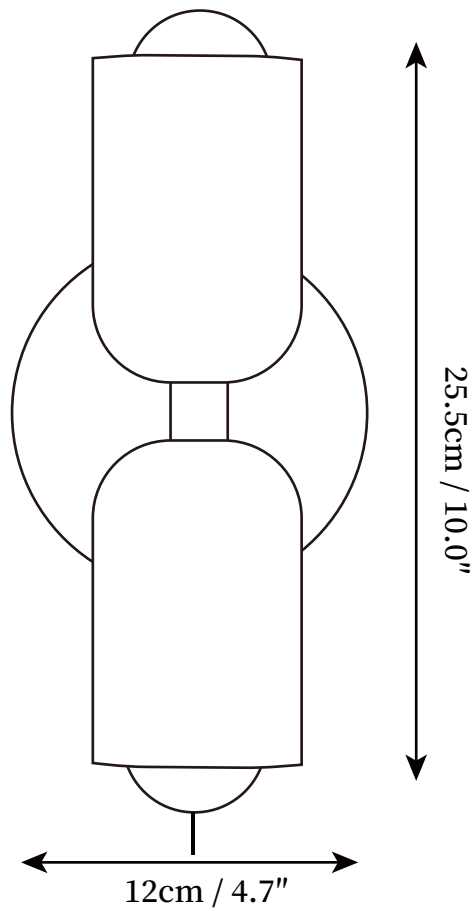

SPECIFICATION SHEET

SPECIFICATION DETAILS

*For custom options, consult factory for details

Fixture Dimensions	W 4.7" X H 10"
Light source	E26 or E27 (bulb not included)
Wattage	MAX 40W incandescent bulb or LED equivalent.
Voltage	AC 110-240V
Dimming	Compatible with dimmable bulbs (bulb not included)
Control method	In line ON / OFF switch.
Finishes	Black
Shade Details	Red, Green, Pink, Beige, Black, Green & Red, Pink & Red, Beige & Red, Beige & Green.
Cord Length	Supplied with switched plug cord, length ~59" (150cm).
Material	Metal, Glass