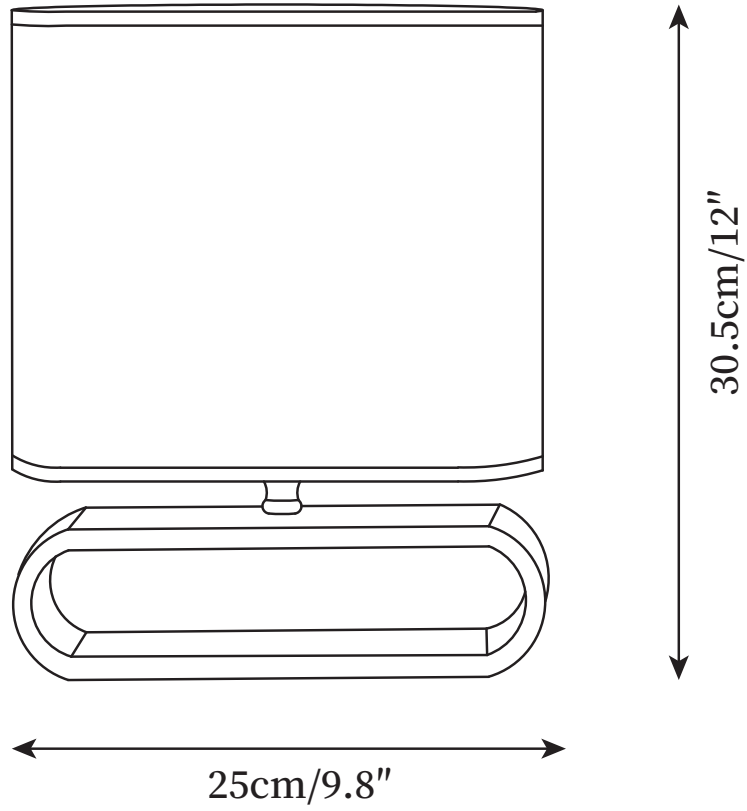

SPECIFICATION SHEET

SPECIFICATION DETAILS

*For custom options, consult factory for details

Fixture Dimensions	D 9.8" x H 12"
Light source	E26 or E27
Wattage	Max 40W
Voltage	AC 110-240V
Color Temperature	Based on the purchase of light bulbs
CRI(Ra)	80CRI
Mounting	Table
Driver Required	NO
Optional Color Temps	Buy bulbs as needed
LED Rated Life	Based on bulb life (we do not supply bulbs)
Dimming	Dimming is not supported
Finishes	Wood Color
Shade Details	Brown
Material	Wood, Fabric
Wire Length	59"
Wire Type	Black with switch plug