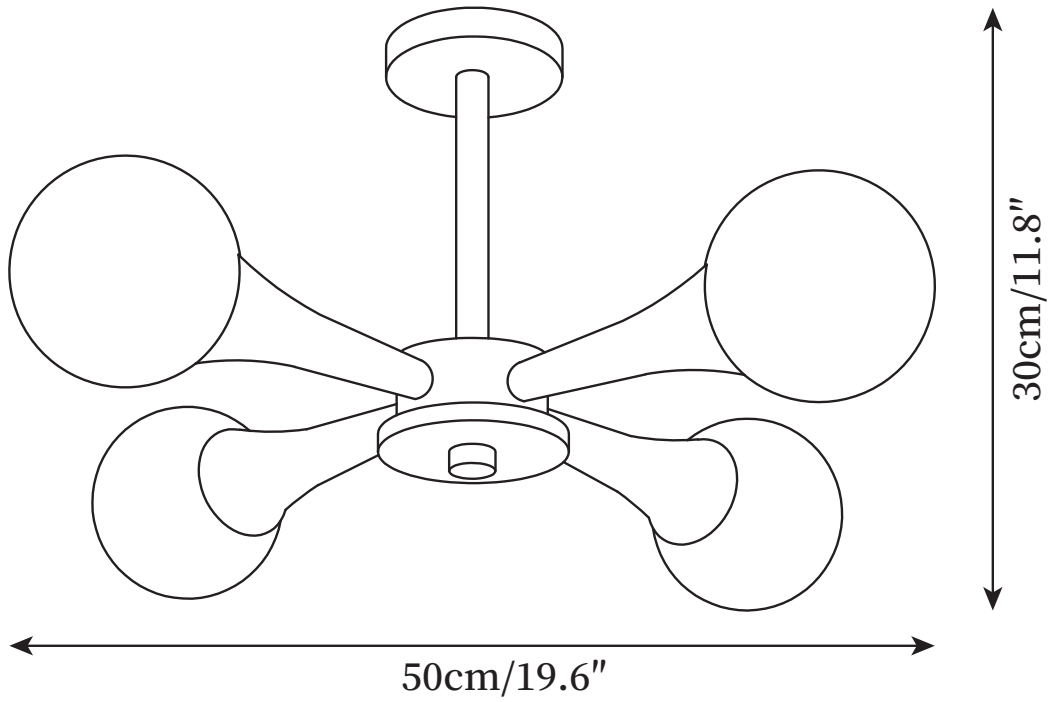

## SPECIFICATION DETAILS

\*For custom options, consult factory for details

<b>Fixture Dimensions</b>	D 19.6" x H 11.8"
<b>Light source</b>	E26 or E27
<b>Wattage</b>	40W(single light)
<b>Voltage</b>	AC 110-240V
<b>Color Temperature</b>	Based on the purchase of light bulbs
<b>CRI(Ra)</b>	80CRI
<b>Mounting</b>	Ceiling
<b>Driver Required</b>	NO
<b>Optional Color Temps</b>	Buy bulbs as needed
<b>LED Rated Life</b>	Based on bulb life (we do not supply bulbs)
<b>Dimming</b>	Dimming is not supported
<b>Finishes</b>	Wood Color
<b>Shade Details</b>	White
<b>Material</b>	Brass, Glass
<b>Rod Length</b>	No
<b>Rod Type</b>	Wood suspension rod