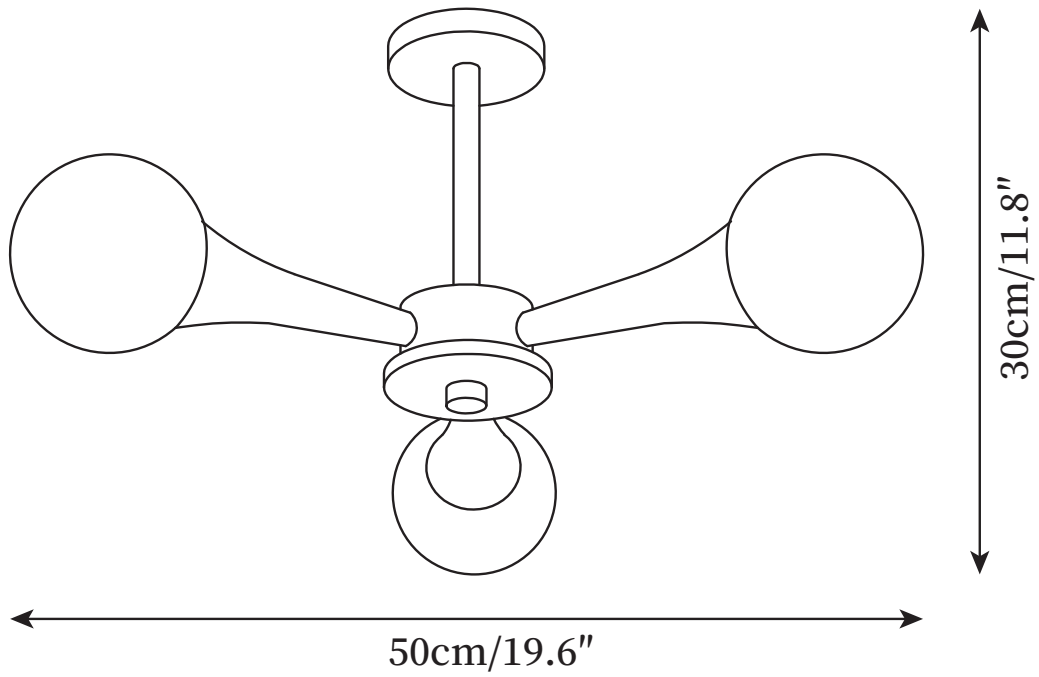

## SPECIFICATION DETAILS

\*For custom options, consult factory for details

<b>Fixture Dimensions</b>	D 19.6" x H 11.8"
<b>Light source</b>	E26 or E27
<b>Wattage</b>	40W(single light)
<b>Voltage</b>	AC 110-240V
<b>Color Temperature</b>	Based on the purchase of light bulbs
<b>CRI(Ra)</b>	80CRI
<b>Mounting</b>	Ceiling
<b>Driver Required</b>	NO
<b>Optional Color Temps</b>	Buy bulbs as needed
<b>LED Rated Life</b>	Based on bulb life (we do not supply bulbs)
<b>Dimming</b>	Dimming is not supported
<b>Finishes</b>	Wood Color
<b>Shade Details</b>	White
<b>Material</b>	Brass, Glass
<b>Rod Length</b>	No
<b>Rod Type</b>	Wood suspension rod