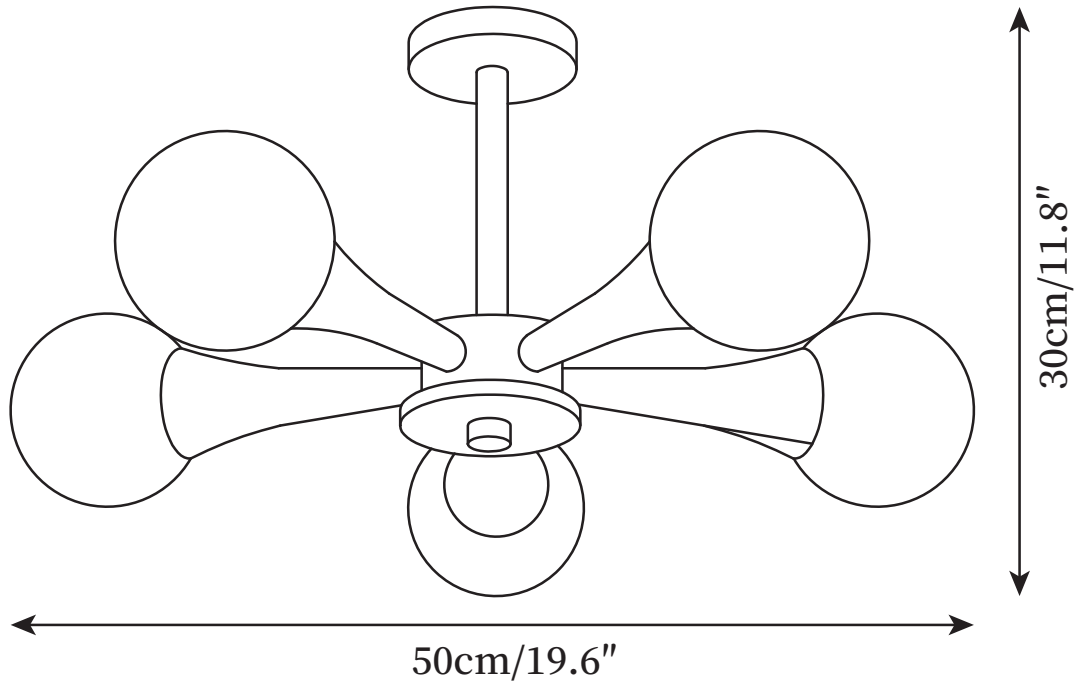

## SPECIFICATION DETAILS

\*For custom options, consult factory for details

<b>Fixture Dimensions</b>	D 19.6" x H 11.8"
<b>Light source</b>	E26 or E27
<b>Wattage</b>	40W(single light)
<b>Voltage</b>	AC 110-240V
<b>Color Temperature</b>	Based on the purchase of light bulbs
<b>CRI(Ra)</b>	80CRI
<b>Mounting</b>	Ceiling
<b>Driver Required</b>	NO
<b>Optional Color Temps</b>	Buy bulbs as needed
<b>LED Rated Life</b>	Based on bulb life (we do not supply bulbs)
<b>Dimming</b>	Dimming is not supported
<b>Finishes</b>	Wood Color
<b>Shade Details</b>	White
<b>Material</b>	Brass, Glass
<b>Rod Length</b>	No
<b>Rod Type</b>	Wood suspension rod