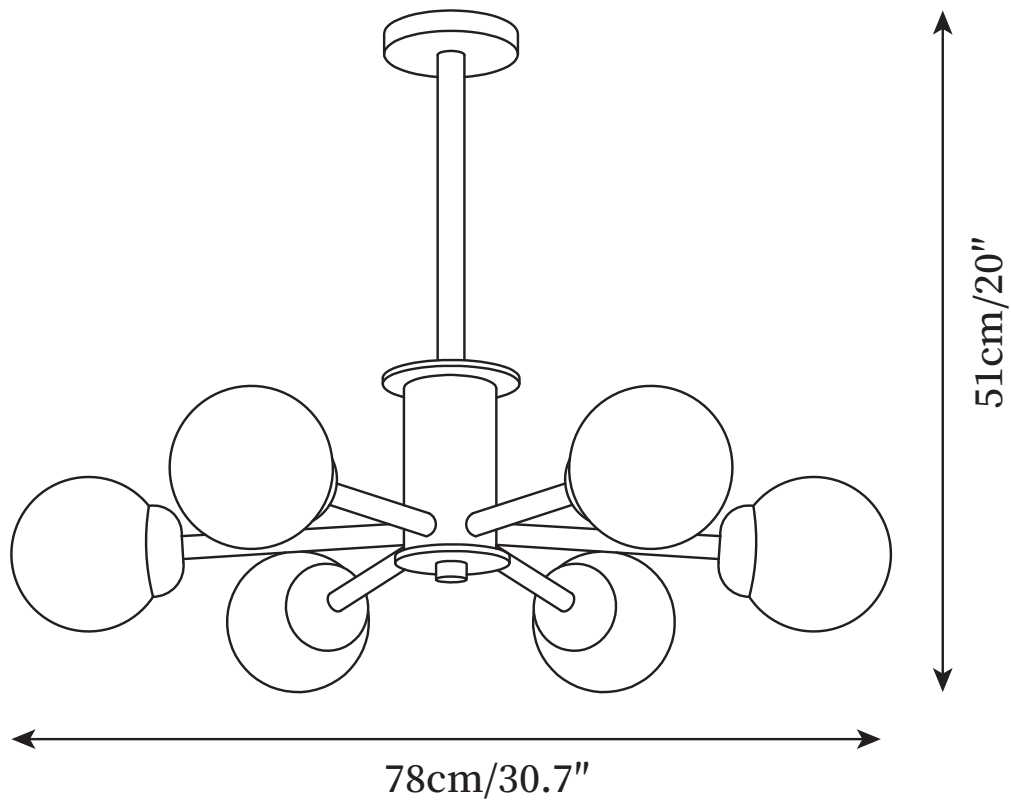

SPECIFICATION SHEET

SPECIFICATION DETAILS

*For custom options, consult factory for details

Fixture Dimensions	D 30.7" x H 20"
Light source	E26 or E27
Wattage	40W(single light)
Voltage	AC 110-240V
Color Temperature	Based on the purchase of light bulbs
CRI(Ra)	80CRI
Mounting	Ceiling
Driver Required	NO
Optional Color Temps	Buy bulbs as needed
LED Rated Life	Based on bulb life (we do not supply bulbs)
Dimming	Dimming is not supported
Finishes	Wood Color
Shade Details	White
Material	Wood, Glass
Rod Length	No
Rod Type	Wood suspension rod

SPECIFICATION SHEET

SPECIFICATION DETAILS

*For custom options, consult factory for details

Fixture Dimensions	D 34.6" x H 20"
Light source	E26 or E27
Wattage	40W(single light)
Voltage	AC 110-240V
Color Temperature	Based on the purchase of light bulbs
CRI(Ra)	80CRI
Mounting	Ceiling
Driver Required	NO
Optional Color Temps	Buy bulbs as needed
LED Rated Life	Based on bulb life (we do not supply bulbs)
Dimming	Dimming is not supported
Finishes	Wood Color
Shade Details	White
Material	Wood, Glass
Rod Length	No
Rod Type	Wood suspension rod