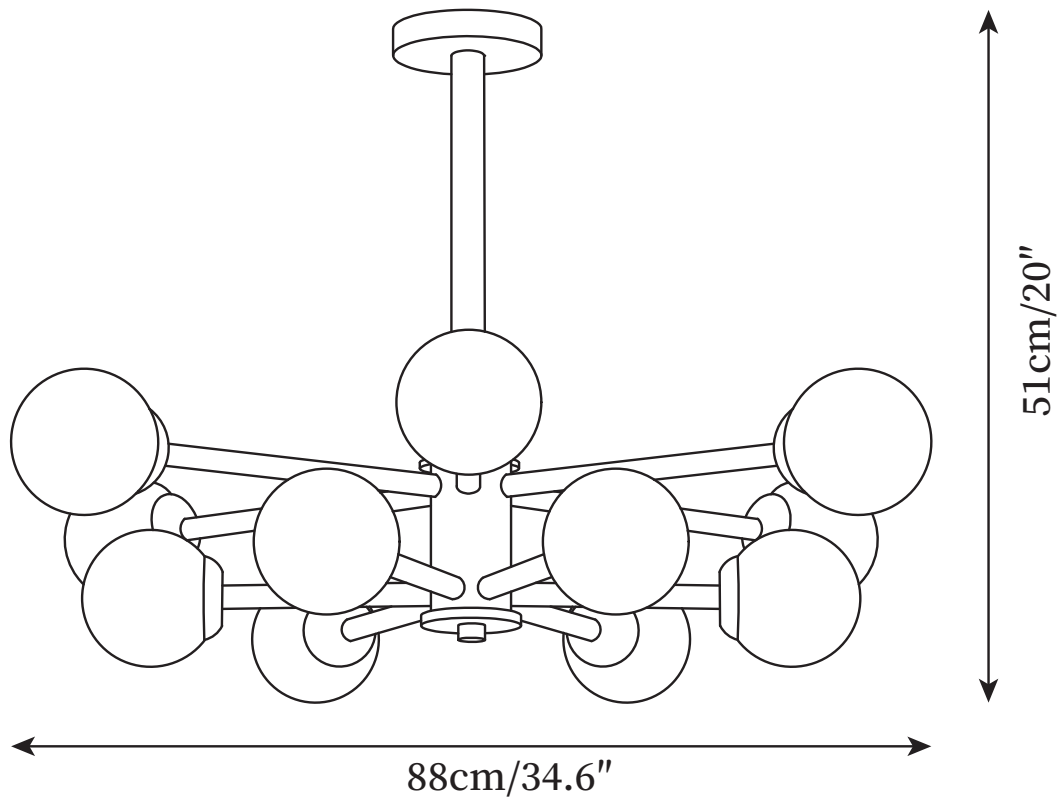

SPECIFICATION SHEET

SPECIFICATION DETAILS

*For custom options, consult factory for details

Fixture Dimensions	D 34.6" x H 20"
Light source	E26 or E27
Wattage	40W(single light)
Voltage	AC 110-240V
Color Temperature	Based on the purchase of light bulbs
CRI(Ra)	80CRI
Mounting	Ceiling
Driver Required	NO
Optional Color Temps	Buy bulbs as needed
LED Rated Life	Based on bulb life (we do not supply bulbs)
Dimming	Dimming is not supported
Finishes	Wood Color
Shade Details	White
Material	Wood, Glass
Rod Length	No
Rod Type	Wood suspension rod