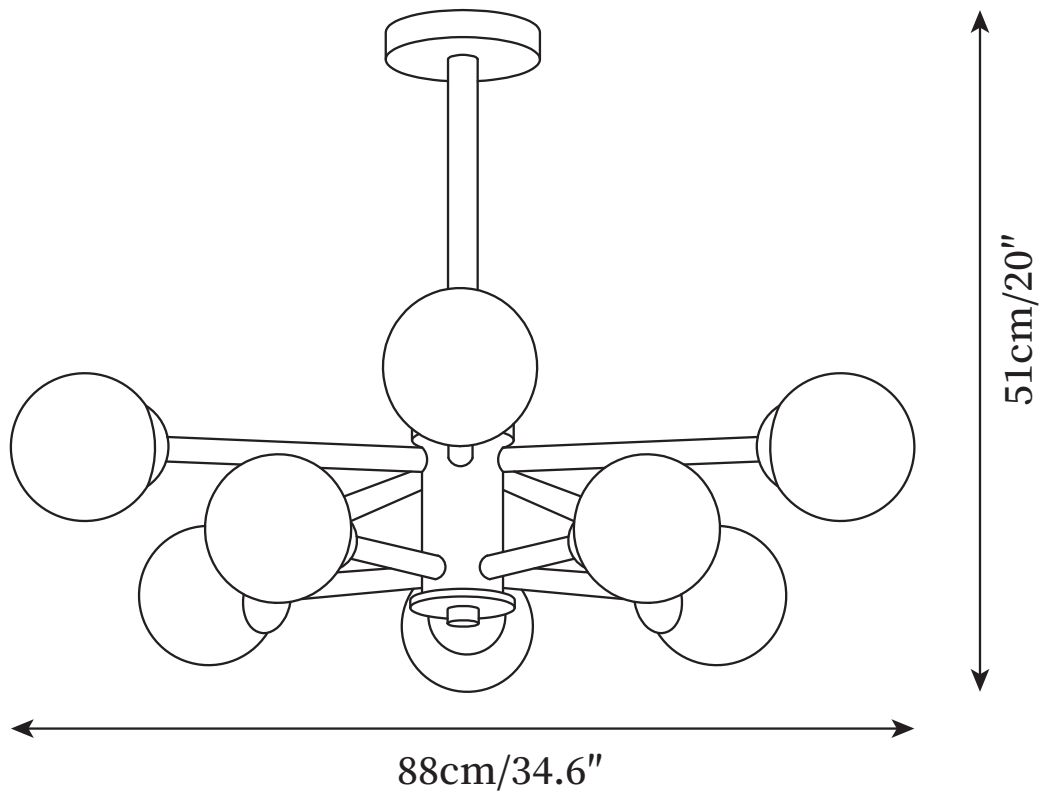

SPECIFICATION SHEET

SPECIFICATION DETAILS

*For custom options, consult factory for details

Fixture Dimensions	D 30.7" x H 20"
Light source	E26 or E27
Wattage	40W(single light)
Voltage	AC 110-240V
Color Temperature	Based on the purchase of light bulbs
CRI(Ra)	80CRI
Mounting	Ceiling
Driver Required	NO
Optional Color Temps	Buy bulbs as needed
LED Rated Life	Based on bulb life (we do not supply bulbs)
Dimming	Dimming is not supported
Finishes	Wood Color
Shade Details	White
Material	Wood, Glass
Rod Length	No
Rod Type	Wood suspension rod

SPECIFICATION SHEET

SPECIFICATION DETAILS

*For custom options, consult factory for details

Fixture Dimensions	D 34.6" x H 20"
Light source	E26 or E27
Wattage	40W(single light)
Voltage	AC 110-240V
Color Temperature	Based on the purchase of light bulbs
CRI(Ra)	80CRI
Mounting	Ceiling
Driver Required	NO
Optional Color Temps	Buy bulbs as needed
LED Rated Life	Based on bulb life (we do not supply bulbs)
Dimming	Dimming is not supported
Finishes	Wood Color
Shade Details	White
Material	Wood, Glass
Rod Length	No
Rod Type	Wood suspension rod