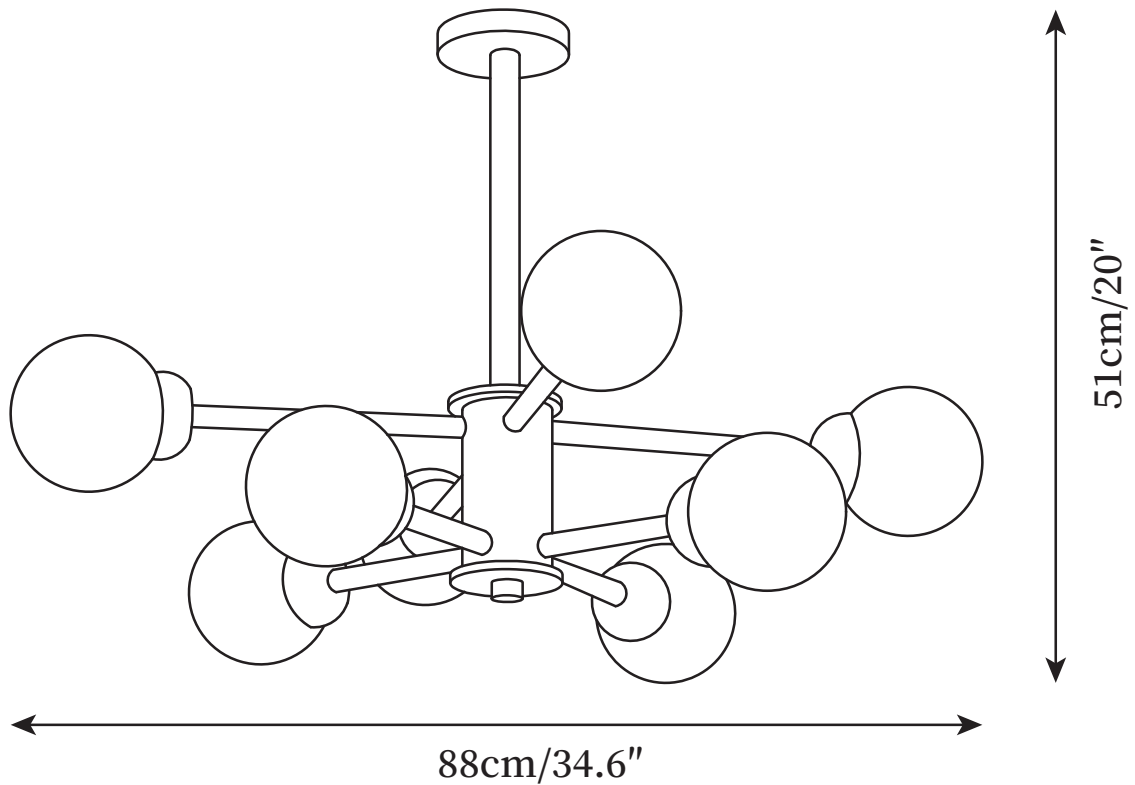

SPECIFICATION SHEET

SPECIFICATION DETAILS

*For custom options, consult factory for details

Fixture Dimensions	D 30.7" x H 20"
Light source	E26 or E27
Wattage	40W(single light)
Voltage	AC 110-240V
Color Temperature	Based on the purchase of light bulbs
CRI(Ra)	80CRI
Mounting	Ceiling
Driver Required	NO
Optional Color Temps	Buy bulbs as needed
LED Rated Life	Based on bulb life (we do not supply bulbs)
Dimming	Dimming is not supported
Finishes	Wood Color
Shade Details	White
Material	Wood, Glass
Rod Length	No
Rod Type	Wood suspension rod

SPECIFICATION SHEET

SPECIFICATION DETAILS

*For custom options, consult factory for details

Fixture Dimensions	D 34.6" x H 20"
Light source	E26 or E27
Wattage	40W(single light)
Voltage	AC 110-240V
Color Temperature	Based on the purchase of light bulbs
CRI(Ra)	80CRI
Mounting	Ceiling
Driver Required	NO
Optional Color Temps	Buy bulbs as needed
LED Rated Life	Based on bulb life (we do not supply bulbs)
Dimming	Dimming is not supported
Finishes	Wood Color
Shade Details	White
Material	Wood, Glass
Rod Length	No
Rod Type	Wood suspension rod