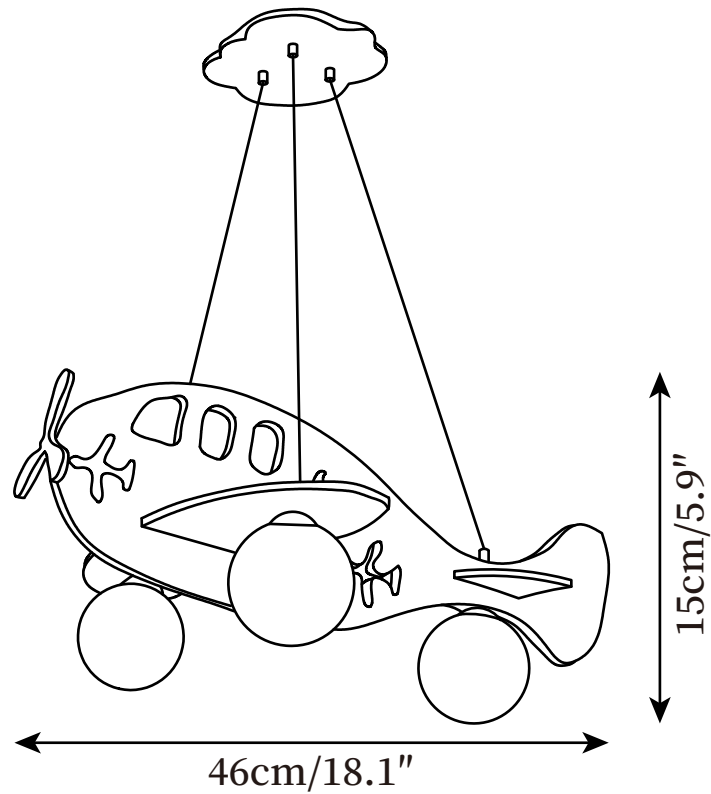

SPECIFICATION SHEET

SPECIFICATION DETAILS

*For custom options, consult factory for details

Fixture Dimensions	D 18.1" x H 5.9"
Light source	G9 (bulb not included)
Wattage	MAX 5W incandescent bulb or LED equivalent.
Voltage	AC 110-240V
Mounting	Hardwired.
Dimming	Compatible with dimmable bulbs (bulb not included)
Control method	Compatible with common wall switches (not included)
Finishes	Wood Color
Wood Color	White
Material	Wood, Glass.
Wire Length	The standard length of the suspended wire is 59 "(150 cm) and the length is adjustable.

SPECIFICATION SHEET

SPECIFICATION DETAILS

*For custom options, consult factory for details

Fixture Dimensions	D 27.1" x H 9"
Light source	G9 (bulb not included)
Wattage	MAX 5W incandescent bulb or LED equivalent.
Voltage	AC 110-240V
Mounting	Hardwired.
Dimming	Compatible with dimmable bulbs (bulb not included)
Control method	Compatible with common wall switches (not included)
Finishes	Wood Color
Wood Color	White
Material	Wood, Glass.
Wire Length	The standard length of the suspended wire is 59 "(150 cm) and the length is adjustable.