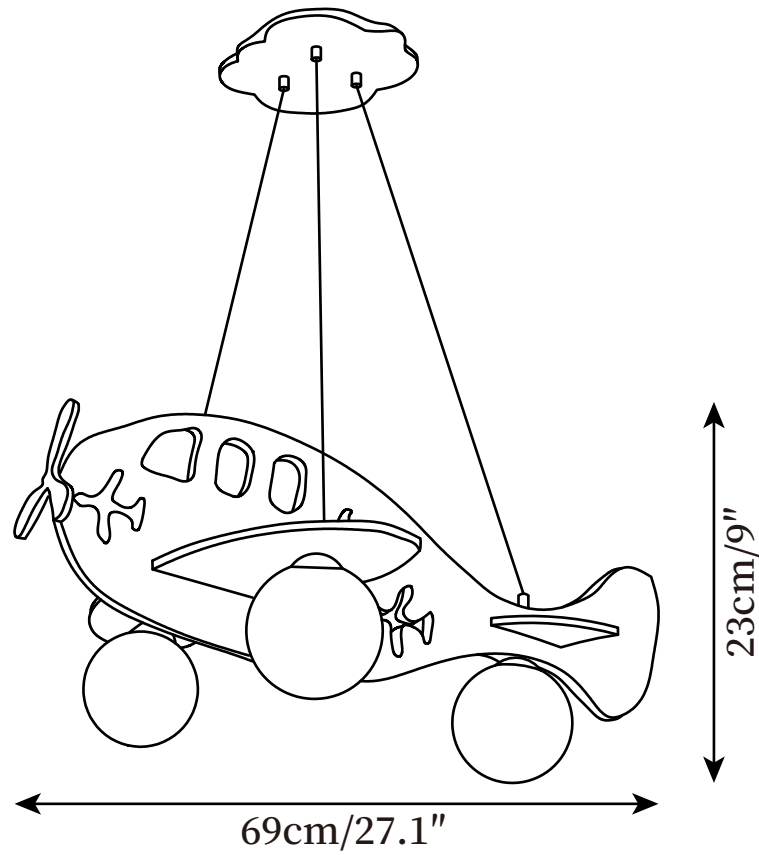

SPECIFICATION SHEET

SPECIFICATION DETAILS

*For custom options, consult factory for details

Fixture Dimensions	D 18.1" x H 5.9"
Light source	G9 (bulb not included)
Wattage	MAX 5W incandescent bulb or LED equivalent.
Voltage	AC 110-240V
Mounting	Hardwired.
Dimming	Compatible with dimmable bulbs (bulb not included)
Control method	Compatible with common wall switches (not included)
Finishes	Wood Color
Wood Color	White
Material	Wood, Glass.
Wire Length	The standard length of the suspended wire is 59 "(150 cm) and the length is adjustable.

SPECIFICATION SHEET

SPECIFICATION DETAILS

*For custom options, consult factory for details

Fixture Dimensions	D 27.1" x H 9"
Light source	G9 (bulb not included)
Wattage	MAX 5W incandescent bulb or LED equivalent.
Voltage	AC 110-240V
Mounting	Hardwired.
Dimming	Compatible with dimmable bulbs (bulb not included)
Control method	Compatible with common wall switches (not included)
Finishes	Wood Color
Wood Color	White
Material	Wood, Glass.
Wire Length	The standard length of the suspended wire is 59 "(150 cm) and the length is adjustable.