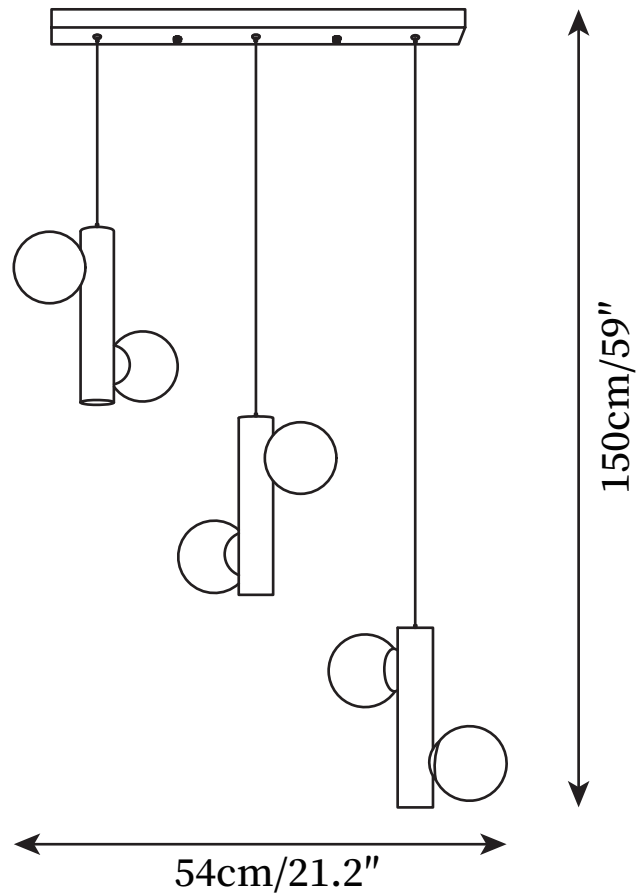

SPECIFICATION SHEET

SPECIFICATION DETAILS

*For custom options, consult factory for details

Fixture Dimensions	D 11.8" x H 12.6"
Light source	E26 or E27
Wattage	Max 40W
Voltage	AC 110-240V
Color Temperature	Based on the purchase of light bulbs
CRI(Ra)	80CRI
Mounting	Ceiling
Driver Required	NO
Optional Color Temps	Buy bulbs as needed
LED Rated Life	Based on bulb life (we do not supply bulbs)
Dimming	Dimming is not supported
Finishes	Wood Color
Glass Details	White
Material	Wood, Glass
Wire Length	59"
Wire Type	Black Coaxial Wire

SPECIFICATION SHEET

SPECIFICATION DETAILS

*For custom options, consult factory for details

Fixture Dimensions	L 21.2" x H 59"
Light source	E26 or E27
Wattage	Max 40W
Voltage	AC 110-240V
Color Temperature	Based on the purchase of light bulbs
CRI(Ra)	80CRI
Mounting	Ceiling
Driver Required	NO
Optional Color Temps	Buy bulbs as needed
LED Rated Life	Based on bulb life (we do not supply bulbs)
Dimming	Dimming is not supported
Finishes	Wood Color
Glass Details	White
Material	Wood, Glass
Wire Length	59"
Wire Type	Black Coaxial Wire