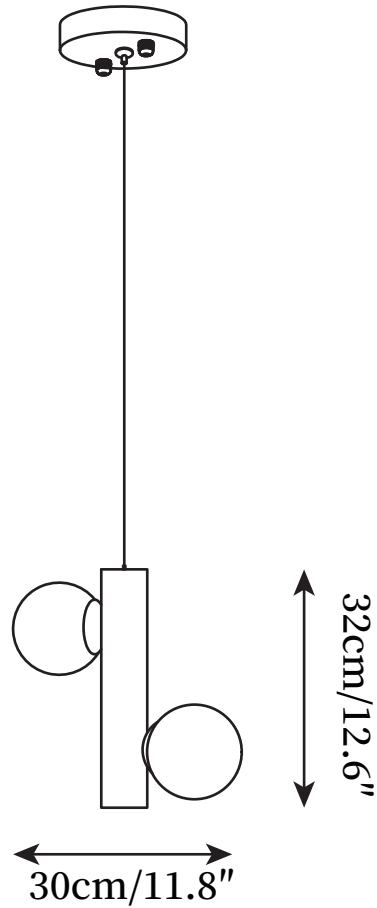

SPECIFICATION SHEET

SPECIFICATION DETAILS

*For custom options, consult factory for details

Fixture Dimensions	D 11.8" x H 12.6"
Light source	E26 or E27
Wattage	Max 40W
Voltage	AC 110-240V
Color Temperature	Based on the purchase of light bulbs
CRI(Ra)	80CRI
Mounting	Ceiling
Driver Required	NO
Optional Color Temps	Buy bulbs as needed
LED Rated Life	Based on bulb life (we do not supply bulbs)
Dimming	Dimming is not supported
Finishes	Wood Color
Glass Details	White
Material	Wood, Glass
Wire Length	59"
Wire Type	Black Coaxial Wire

SPECIFICATION SHEET

SPECIFICATION DETAILS

*For custom options, consult factory for details

Fixture Dimensions	L 21.2" x H 59"
Light source	E26 or E27
Wattage	Max 40W
Voltage	AC 110-240V
Color Temperature	Based on the purchase of light bulbs
CRI(Ra)	80CRI
Mounting	Ceiling
Driver Required	NO
Optional Color Temps	Buy bulbs as needed
LED Rated Life	Based on bulb life (we do not supply bulbs)
Dimming	Dimming is not supported
Finishes	Wood Color
Glass Details	White
Material	Wood, Glass
Wire Length	59"
Wire Type	Black Coaxial Wire