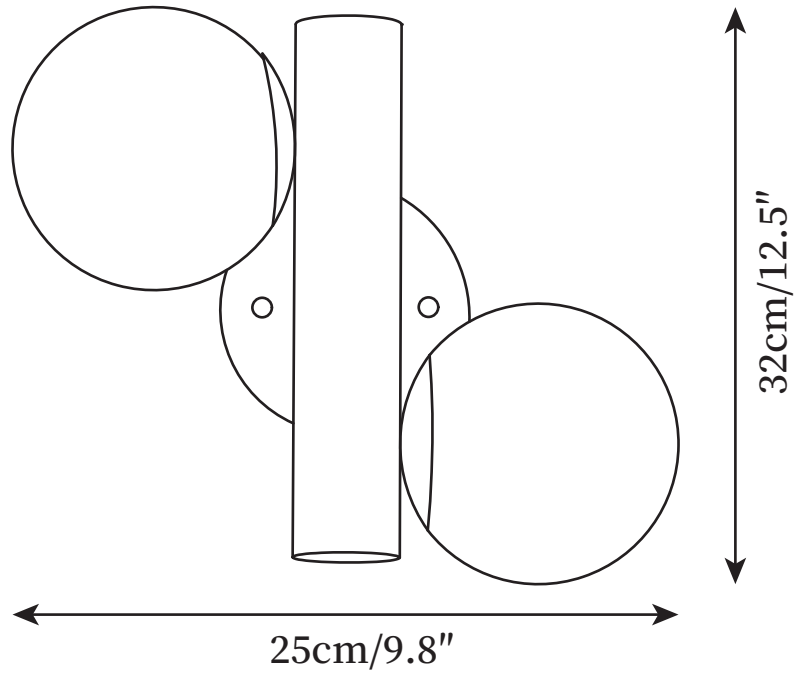

## SPECIFICATION DETAILS

\*For custom options, consult factory for details

<b>Fixture Dimensions</b>	W 9.8" x H 12.5"
<b>Light source</b>	E26 or E27
<b>Wattage</b>	40W
<b>Voltage</b>	AC 110-240V
<b>Color Temperature</b>	Based on the purchase of light bulbs
<b>CRI(Ra)</b>	80CRI
<b>Mounting</b>	Wall
<b>Driver Required</b>	No
<b>Optional Color Temps</b>	Buy bulbs as needed
<b>LED Rated Life</b>	Based on bulb life (we do not supply bulbs)
<b>Dimming</b>	Dimming is not supported
<b>Finishes</b>	Wood Color
<b>Shade Details</b>	White
<b>Material</b>	Wood, Glass