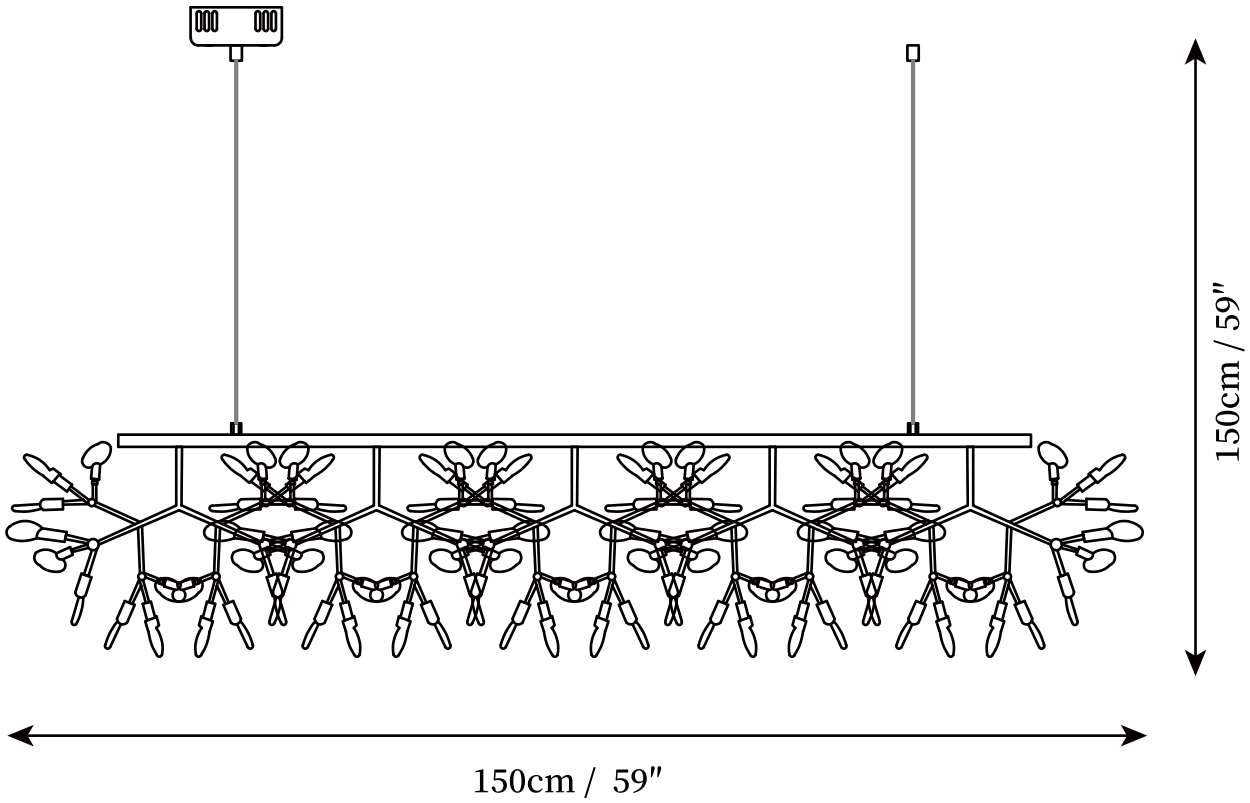

SPECIFICATION SHEET

SPECIFICATION DETAILS

*For custom options, consult factory for details

Fixture Dimensions	D 59" x H 59"
Light source	Integrated LED
Wattage	~ 32.4W
Voltage	AC 110-240V
Dimming	Not supported
CRI(Ra)	90+ CRI
Mounting	Hardwired.
LED Rated Life	30000 hours
Color Temperature	Warm Light (3000K), Neutral Light (4000K), Cool Light (6000K)
Control method	Compatible with common wall switches(not included), or remote control dimmer switch.
Finishes	Rose gold.
Shadow Details	White.
Material	Metal, Acrylic.
Wire Length	The standard length of the cord is 59" (150 cm), the length is adjustable.