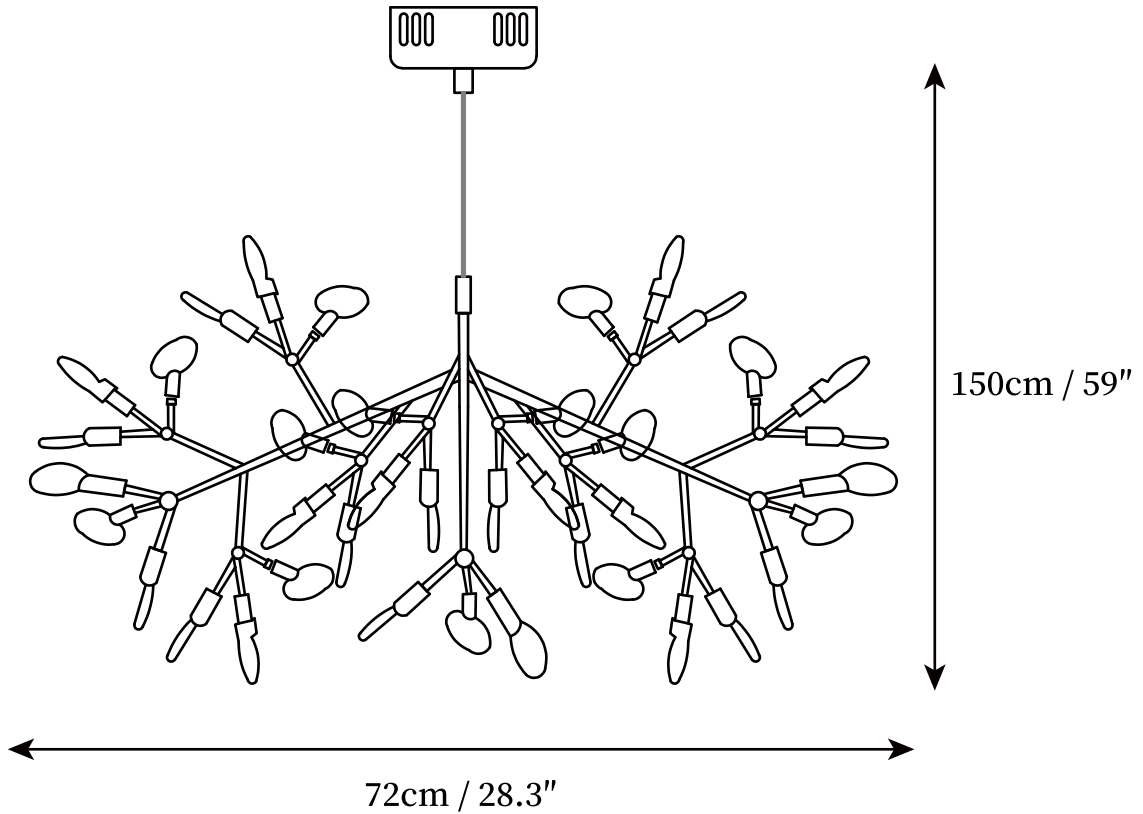

SPECIFICATION SHEET

SPECIFICATION DETAILS

*For custom options, consult factory for details

Fixture Dimensions	D 19.7" x H 59"
Light source	Integrated LED
Wattage	~ 9W
Voltage	AC 110-240V
Dimming	Not supported
CRI(Ra)	90+ CRI
Mounting	Hardwired.
LED Rated Life	30000 hours
Color Temperature	Warm Light (3000K), Neutral Light (4000K), Cool Light (6000K)
Control method	Compatible with common wall switches (not included), or remote control dimmer switch.
Finishes	Rose gold.
Shadow Details	White.
Material	Metal, Acrylic.
Wire Length	The standard length of the cord is 59" (150 cm), the length is adjustable.

SPECIFICATION SHEET

SPECIFICATION DETAILS

*For custom options, consult factory for details

Fixture Dimensions	D 28.3" x H 59"
Light source	Integrated LED
Wattage	~ 13.5W
Voltage	AC 110-240V
Dimming	Not supported
CRI(Ra)	90+ CRI
Mounting	Hardwired.
LED Rated Life	30000 hours
Color Temperature	Warm Light (3000K), Neutral Light (4000K), Cool Light (6000K)
Control method	Compatible with common wall switches(not included), or remote control dimmer switch.
Finishes	Rose gold.
Shadow Details	White.
Material	Metal, Acrylic.
Wire Length	The standard length of the cord is 59" (150 cm), the length is adjustable.

SPECIFICATION SHEET

SPECIFICATION DETAILS

*For custom options, consult factory for details

Fixture Dimensions	D 39.3" x H 59"
Light source	Integrated LED
Wattage	~ 24.3W
Voltage	AC 110-240V
Dimming	Not supported
CRI(Ra)	90+ CRI
Mounting	Hardwired.
LED Rated Life	30000 hours
Color Temperature	Warm Light (3000K), Neutral Light (4000K), Cool Light (6000K)
Control method	Compatible with common wall switches (not included), or remote control dimmer switch.
Finishes	Rose gold.
Shadow Details	White.
Material	Metal, Acrylic.
Wire Length	The standard length of the cord is 59" (150 cm), the length is adjustable.