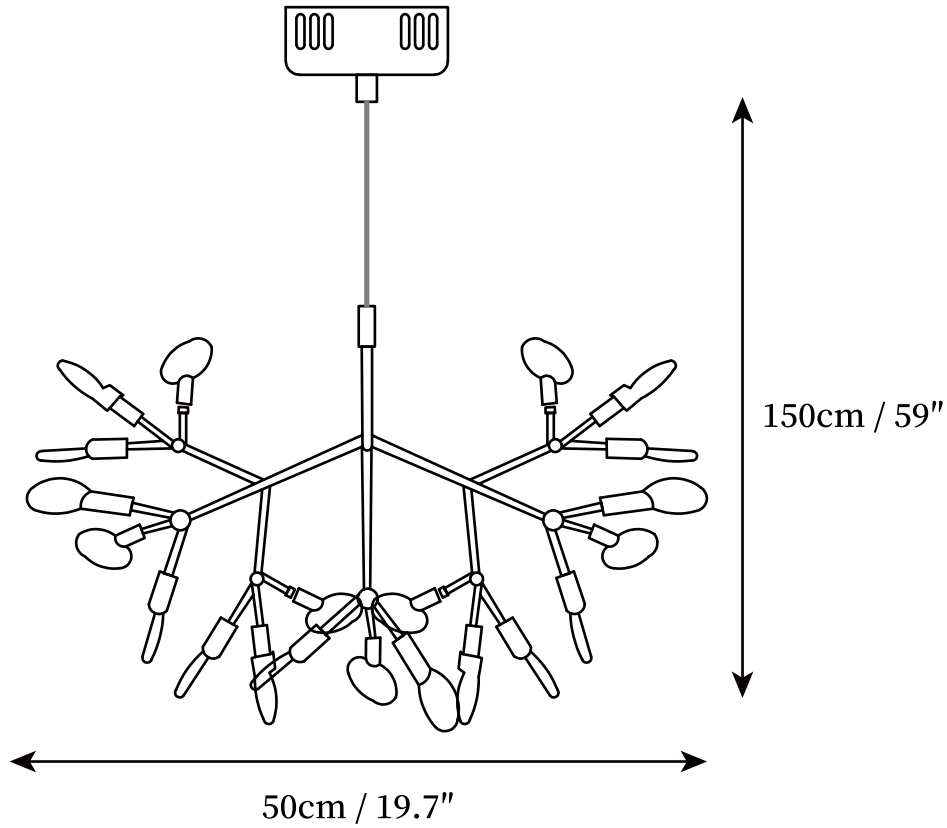

SPECIFICATION SHEET

SPECIFICATION DETAILS

*For custom options, consult factory for details

Fixture Dimensions	D 19.7" x H 59"
Light source	Integrated LED
Wattage	~ 9W
Voltage	AC 110-240V
Dimming	Not supported
CRI(Ra)	90+ CRI
Mounting	Hardwired.
LED Rated Life	30000 hours
Color Temperature	Warm Light (3000K), Neutral Light (4000K), Cool Light (6000K)
Control method	Compatible with common wall switches (not included), or remote control dimmer switch.
Finishes	Rose gold.
Shadow Details	White.
Material	Metal, Acrylic.
Wire Length	The standard length of the cord is 59" (150 cm), the length is adjustable.

SPECIFICATION SHEET

SPECIFICATION DETAILS

*For custom options, consult factory for details

Fixture Dimensions	D 28.3" x H 59"
Light source	Integrated LED
Wattage	~ 13.5W
Voltage	AC 110-240V
Dimming	Not supported
CRI(Ra)	90+ CRI
Mounting	Hardwired.
LED Rated Life	30000 hours
Color Temperature	Warm Light (3000K), Neutral Light (4000K), Cool Light (6000K)
Control method	Compatible with common wall switches(not included), or remote control dimmer switch.
Finishes	Rose gold.
Shadow Details	White.
Material	Metal, Acrylic.
Wire Length	The standard length of the cord is 59" (150 cm), the length is adjustable.

SPECIFICATION SHEET

SPECIFICATION DETAILS

*For custom options, consult factory for details

Fixture Dimensions	D 39.3" x H 59"
Light source	Integrated LED
Wattage	~ 24.3W
Voltage	AC 110-240V
Dimming	Not supported
CRI(Ra)	90+ CRI
Mounting	Hardwired.
LED Rated Life	30000 hours
Color Temperature	Warm Light (3000K), Neutral Light (4000K), Cool Light (6000K)
Control method	Compatible with common wall switches (not included), or remote control dimmer switch.
Finishes	Rose gold.
Shadow Details	White.
Material	Metal, Acrylic.
Wire Length	The standard length of the cord is 59" (150 cm), the length is adjustable.