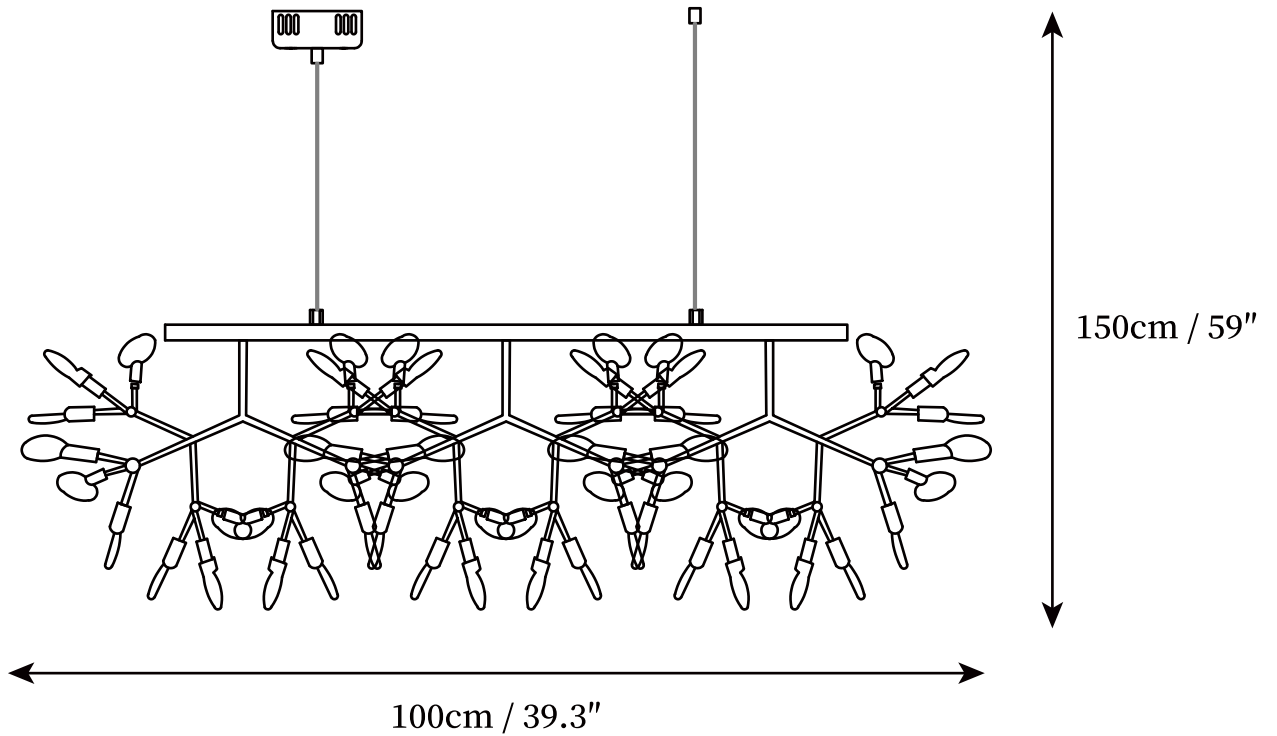

SPECIFICATION SHEET

SPECIFICATION DETAILS

*For custom options, consult factory for details

Fixture Dimensions	D 19.7" x H 59"
Light source	Integrated LED
Wattage	~ 9W
Voltage	AC 110-240V
Dimming	Not supported
CRI(Ra)	90+ CRI
Mounting	Hardwired.
LED Rated Life	30000 hours
Color Temperature	Warm Light (3000K), Neutral Light (4000K), Cool Light (6000K)
Control method	Compatible with common wall switches (not included), or remote control dimmer switch.
Finishes	Rose gold.
Shadow Details	White.
Material	Metal, Acrylic.
Wire Length	The standard length of the cord is 59" (150 cm), the length is adjustable.

SPECIFICATION SHEET

SPECIFICATION DETAILS

*For custom options, consult factory for details

Fixture Dimensions	D 28.3" x H 59"
Light source	Integrated LED
Wattage	~ 13.5W
Voltage	AC 110-240V
Dimming	Not supported
CRI(Ra)	90+ CRI
Mounting	Hardwired.
LED Rated Life	30000 hours
Color Temperature	Warm Light (3000K), Neutral Light (4000K), Cool Light (6000K)
Control method	Compatible with common wall switches(not included), or remote control dimmer switch.
Finishes	Rose gold.
Shadow Details	White.
Material	Metal, Acrylic.
Wire Length	The standard length of the cord is 59" (150 cm), the length is adjustable.

SPECIFICATION SHEET

SPECIFICATION DETAILS

*For custom options, consult factory for details

Fixture Dimensions	D 39.3" x H 59"
Light source	Integrated LED
Wattage	~ 24.3W
Voltage	AC 110-240V
Dimming	Not supported
CRI(Ra)	90+ CRI
Mounting	Hardwired.
LED Rated Life	30000 hours
Color Temperature	Warm Light (3000K), Neutral Light (4000K), Cool Light (6000K)
Control method	Compatible with common wall switches (not included), or remote control dimmer switch.
Finishes	Rose gold.
Shadow Details	White.
Material	Metal, Acrylic.
Wire Length	The standard length of the cord is 59" (150 cm), the length is adjustable.