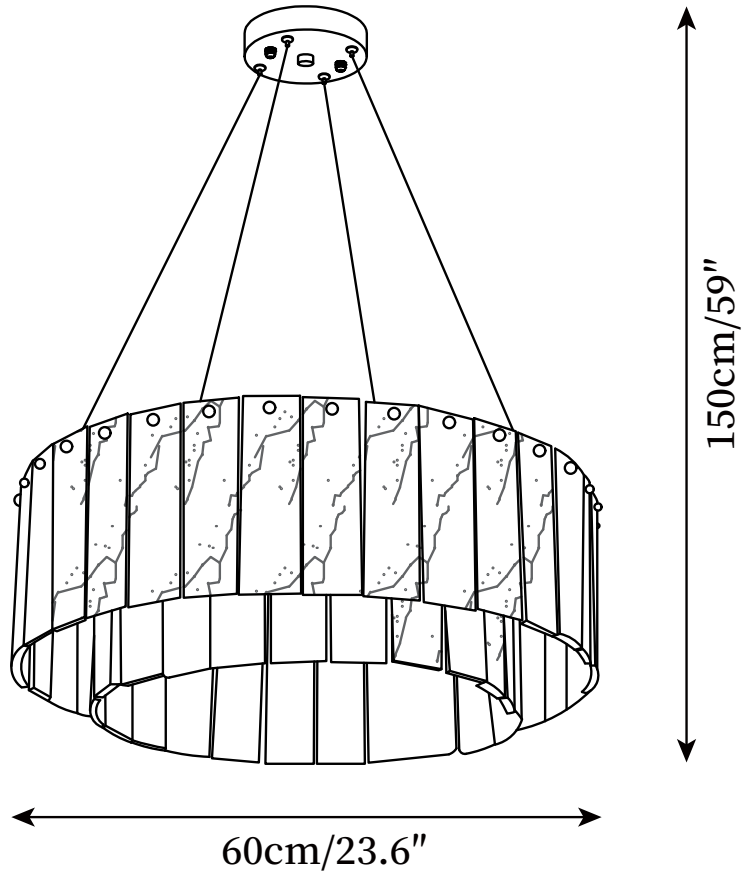

## SPECIFICATION DETAILS

\*For custom options, consult factory for details

<b>Fixture Dimensions</b>	D 23.6" x H 59"
<b>Light source</b>	G9 (bulb not included)
<b>Wattage</b>	MAX 15W incandescent bulb or LED equivalent.
<b>Voltage</b>	AC 110-240V
<b>Mounting</b>	Hardwired.
<b>Dimming</b>	Compatible with dimmable bulbs (bulb not included)
<b>Control method</b>	Compatible with common wall switches (not included)
<b>Finishes</b>	Brass
<b>Alabaster Colour</b>	White
<b>Material</b>	Brass, Alabaster
<b>Wire Length</b>	The standard length of the suspended wire is 59 "(150 cm) and the length is adjustable.

## SPECIFICATION DETAILS

\*For custom options, consult factory for details

<b>Fixture Dimensions</b>	D 31.4" x H 59"
<b>Light source</b>	G9 (bulb not included)
<b>Wattage</b>	MAX 15W incandescent bulb or LED equivalent.
<b>Voltage</b>	AC 110-240V
<b>Mounting</b>	Hardwired.
<b>Dimming</b>	Compatible with dimmable bulbs (bulb not included)
<b>Control method</b>	Compatible with common wall switches(not included)
<b>Finishes</b>	Brass
<b>Alabaster Colour</b>	White
<b>Material</b>	Brass, Alabaster
<b>Wire Length</b>	The standard length of the suspended wire is 59 "(150 cm) and the length is adjustable.