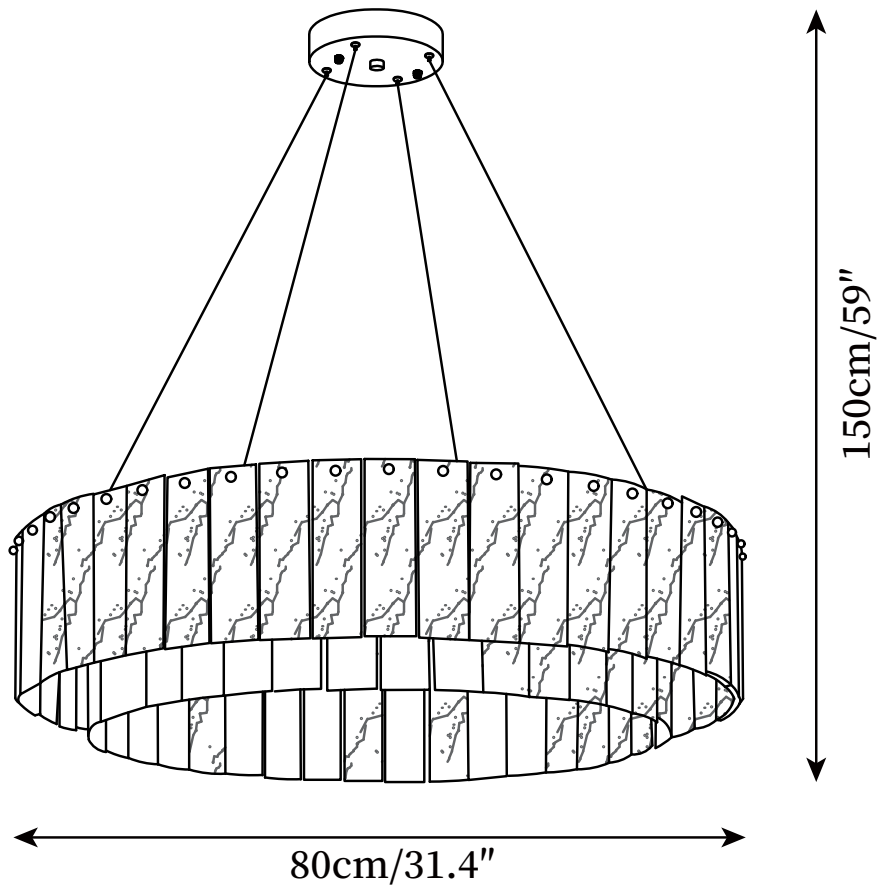

## SPECIFICATION DETAILS

\*For custom options, consult factory for details

<b>Fixture Dimensions</b>	D 23.6" x H 59"
<b>Light source</b>	G9 (bulb not included)
<b>Wattage</b>	MAX 15W incandescent bulb or LED equivalent.
<b>Voltage</b>	AC 110-240V
<b>Mounting</b>	Hardwired.
<b>Dimming</b>	Compatible with dimmable bulbs (bulb not included)
<b>Control method</b>	Compatible with common wall switches (not included)
<b>Finishes</b>	Brass
<b>Alabaster Colour</b>	White
<b>Material</b>	Brass, Alabaster
<b>Wire Length</b>	The standard length of the suspended wire is 59 "(150 cm) and the length is adjustable.

## SPECIFICATION DETAILS

\*For custom options, consult factory for details

<b>Fixture Dimensions</b>	D 31.4" x H 59"
<b>Light source</b>	G9 (bulb not included)
<b>Wattage</b>	MAX 15W incandescent bulb or LED equivalent.
<b>Voltage</b>	AC 110-240V
<b>Mounting</b>	Hardwired.
<b>Dimming</b>	Compatible with dimmable bulbs (bulb not included)
<b>Control method</b>	Compatible with common wall switches(not included)
<b>Finishes</b>	Brass
<b>Alabaster Colour</b>	White
<b>Material</b>	Brass, Alabaster
<b>Wire Length</b>	The standard length of the suspended wire is 59 "(150 cm) and the length is adjustable.