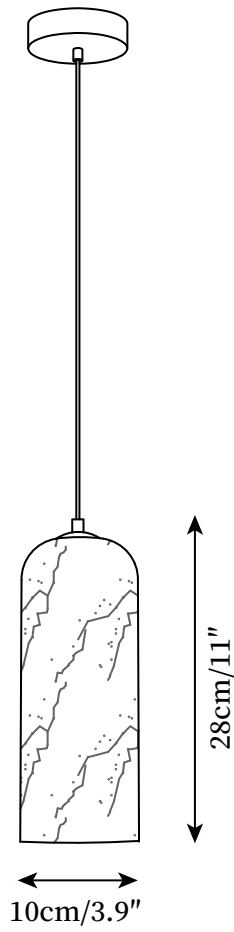

SPECIFICATION SHEET

SPECIFICATION DETAILS

*For custom options, consult factory for details

Fixture Dimensions	D 3.9" x H 11"
Light source	E12 or E14(bulb not included).
Wattage	MAX 15W incandescent bulb or LED equivalent.
Voltage	AC 110-240V
Mounting	Hardwired.
Dimming	Compatible with dimmable bulbs (bulb not included)
Control method	Compatible with common wall switches(not included)
Finishes	Brass.
Shade Details	White.
Material	Brass, Alabaster.
Wire Length	The standard length of the cord is 59" (150 cm), the length is adjustable.

SPECIFICATION SHEET

SPECIFICATION DETAILS

*For custom options, consult factory for details

Fixture Dimensions	D 7.9" x H 59.1"
Light source	E12 or E14 (bulb not included).
Wattage	MAX 15W incandescent bulb or LED equivalent.
Voltage	AC 110-240V
Mounting	Hardwired.
Dimming	Compatible with dimmable bulbs (bulb not included)
Control method	Compatible with common wall switches (not included)
Finishes	Brass.
Shade Details	White.
Material	Brass, Alabaster.
Wire Length	The standard length of the cord is 59" (150 cm), the length is adjustable.

SPECIFICATION SHEET

Ø20cm/7.9"

SPECIFICATION DETAILS

*For custom options, consult factory for details

Fixture Dimensions	Ø 7.9" x H 59.1"
Light source	E12 or E14(bulb not included).
Wattage	MAX 15W incandescent bulb or LED equivalent.
Voltage	AC 110-240V
Mounting	Hardwired.
Dimming	Compatible with dimmable bulbs (bulb not included)
Control method	Compatible with common wall switches(not included)
Finishes	Brass.
Shade Details	White.
Material	Brass, Alabaster.
Wire Length	The standard length of the cord is 59" (150 cm), the length is adjustable.