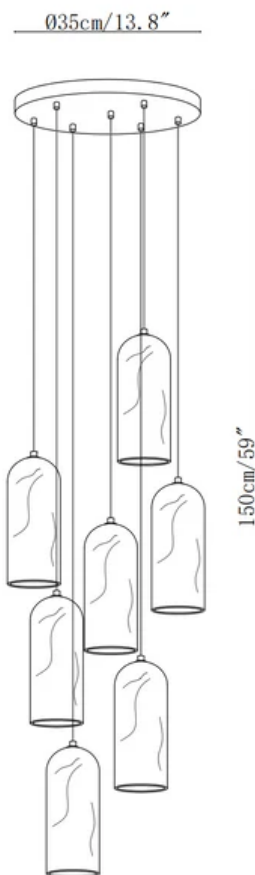

SPECIFICATION SHEET

SPECIFICATION DETAILS

*For custom options, consult factory for details

Fixture Dimensions	$\varnothing 13.8'' \times H 59.1''$
Light source	E12 or E14(bulb not included).
Wattage	MAX 15W incandescent bulb or LED equivalent.
Voltage	AC 110-240V
Mounting	Hardwired.
Dimming	Compatible with dimmable bulbs (bulb not included)
Control method	Compatible with common wall switches(not included)
Finishes	Brass.
Shade Details	White.
Material	Brass, Alabaster.
Wire Length	The standard length of the cord is 59" (150 cm), the length is adjustable.