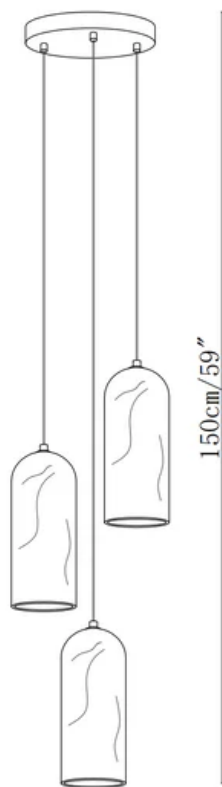

SPECIFICATION SHEET

SPECIFICATION DETAILS

*For custom options, consult factory for details

Fixture Dimensions	D 3.9" x H 11"
Light source	E12 or E14(bulb not included).
Wattage	MAX 15W incandescent bulb or LED equivalent.
Voltage	AC 110-240V
Mounting	Hardwired.
Dimming	Compatible with dimmable bulbs (bulb not included)
Control method	Compatible with common wall switches(not included)
Finishes	Brass.
Shade Details	White.
Material	Brass, Alabaster.
Wire Length	The standard length of the cord is 59" (150 cm), the length is adjustable.

SPECIFICATION SHEET

SPECIFICATION DETAILS

*For custom options, consult factory for details

Fixture Dimensions	D 7.9" x H 59.1"
Light source	E12 or E14 (bulb not included).
Wattage	MAX 15W incandescent bulb or LED equivalent.
Voltage	AC 110-240V
Mounting	Hardwired.
Dimming	Compatible with dimmable bulbs (bulb not included)
Control method	Compatible with common wall switches (not included)
Finishes	Brass.
Shade Details	White.
Material	Brass, Alabaster.
Wire Length	The standard length of the cord is 59" (150 cm), the length is adjustable.

SPECIFICATION SHEET

Ø20cm/7.9"

SPECIFICATION DETAILS

*For custom options, consult factory for details

Fixture Dimensions	Ø 7.9" x H 59.1"
Light source	E12 or E14(bulb not included).
Wattage	MAX 15W incandescent bulb or LED equivalent.
Voltage	AC 110-240V
Mounting	Hardwired.
Dimming	Compatible with dimmable bulbs (bulb not included)
Control method	Compatible with common wall switches(not included)
Finishes	Brass.
Shade Details	White.
Material	Brass, Alabaster.
Wire Length	The standard length of the cord is 59" (150 cm), the length is adjustable.