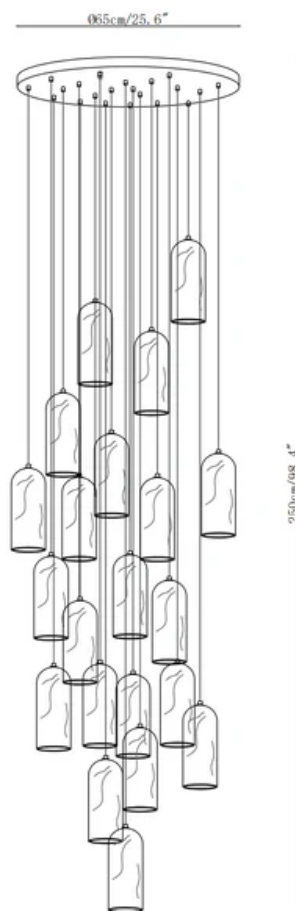

SPECIFICATION SHEET

SPECIFICATION DETAILS

*For custom options, consult factory for details

Fixture Dimensions	Ø 25.6" x H 98.4"
Light source	E12 or E14(bulb not included).
Wattage	MAX 15W incandescent bulb or LED equivalent.
Voltage	AC 110-240V
Mounting	Hardwired.
Dimming	Compatible with dimmable bulbs (bulb not included)
Control method	Compatible with common wall switches(not included)
Finishes	Brass.
Shade Details	White.
Material	Brass, Alabaster.
Wire Length	The standard length of the cord is 59" (150 cm), the length is adjustable.