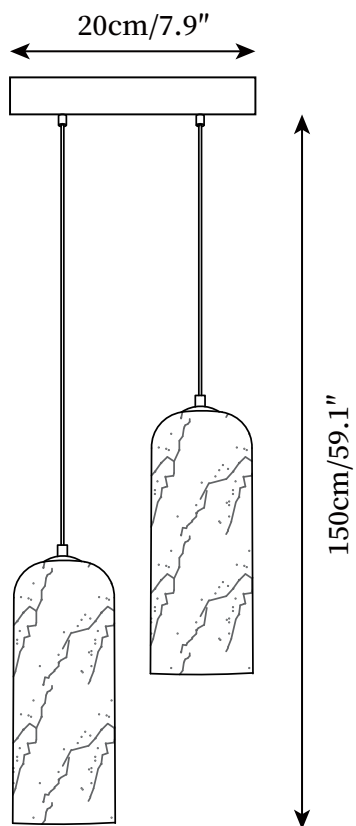

SPECIFICATION SHEET

SPECIFICATION DETAILS

*For custom options, consult factory for details

Fixture Dimensions	D 3.9" x H 11"
Light source	E12 or E14(bulb not included).
Wattage	MAX 15W incandescent bulb or LED equivalent.
Voltage	AC 110-240V
Mounting	Hardwired.
Dimming	Compatible with dimmable bulbs (bulb not included)
Control method	Compatible with common wall switches(not included)
Finishes	Brass.
Shade Details	White.
Material	Brass, Alabaster.
Wire Length	The standard length of the cord is 59" (150 cm), the length is adjustable.

SPECIFICATION SHEET

SPECIFICATION DETAILS

*For custom options, consult factory for details

Fixture Dimensions	D 7.9" x H 59.1"
Light source	E12 or E14 (bulb not included).
Wattage	MAX 15W incandescent bulb or LED equivalent.
Voltage	AC 110-240V
Mounting	Hardwired.
Dimming	Compatible with dimmable bulbs (bulb not included)
Control method	Compatible with common wall switches (not included)
Finishes	Brass.
Shade Details	White.
Material	Brass, Alabaster.
Wire Length	The standard length of the cord is 59" (150 cm), the length is adjustable.

SPECIFICATION SHEET

Ø20cm/7.9"

SPECIFICATION DETAILS

*For custom options, consult factory for details

Fixture Dimensions	Ø 7.9" x H 59.1"
Light source	E12 or E14(bulb not included).
Wattage	MAX 15W incandescent bulb or LED equivalent.
Voltage	AC 110-240V
Mounting	Hardwired.
Dimming	Compatible with dimmable bulbs (bulb not included)
Control method	Compatible with common wall switches(not included)
Finishes	Brass.
Shade Details	White.
Material	Brass, Alabaster.
Wire Length	The standard length of the cord is 59" (150 cm), the length is adjustable.