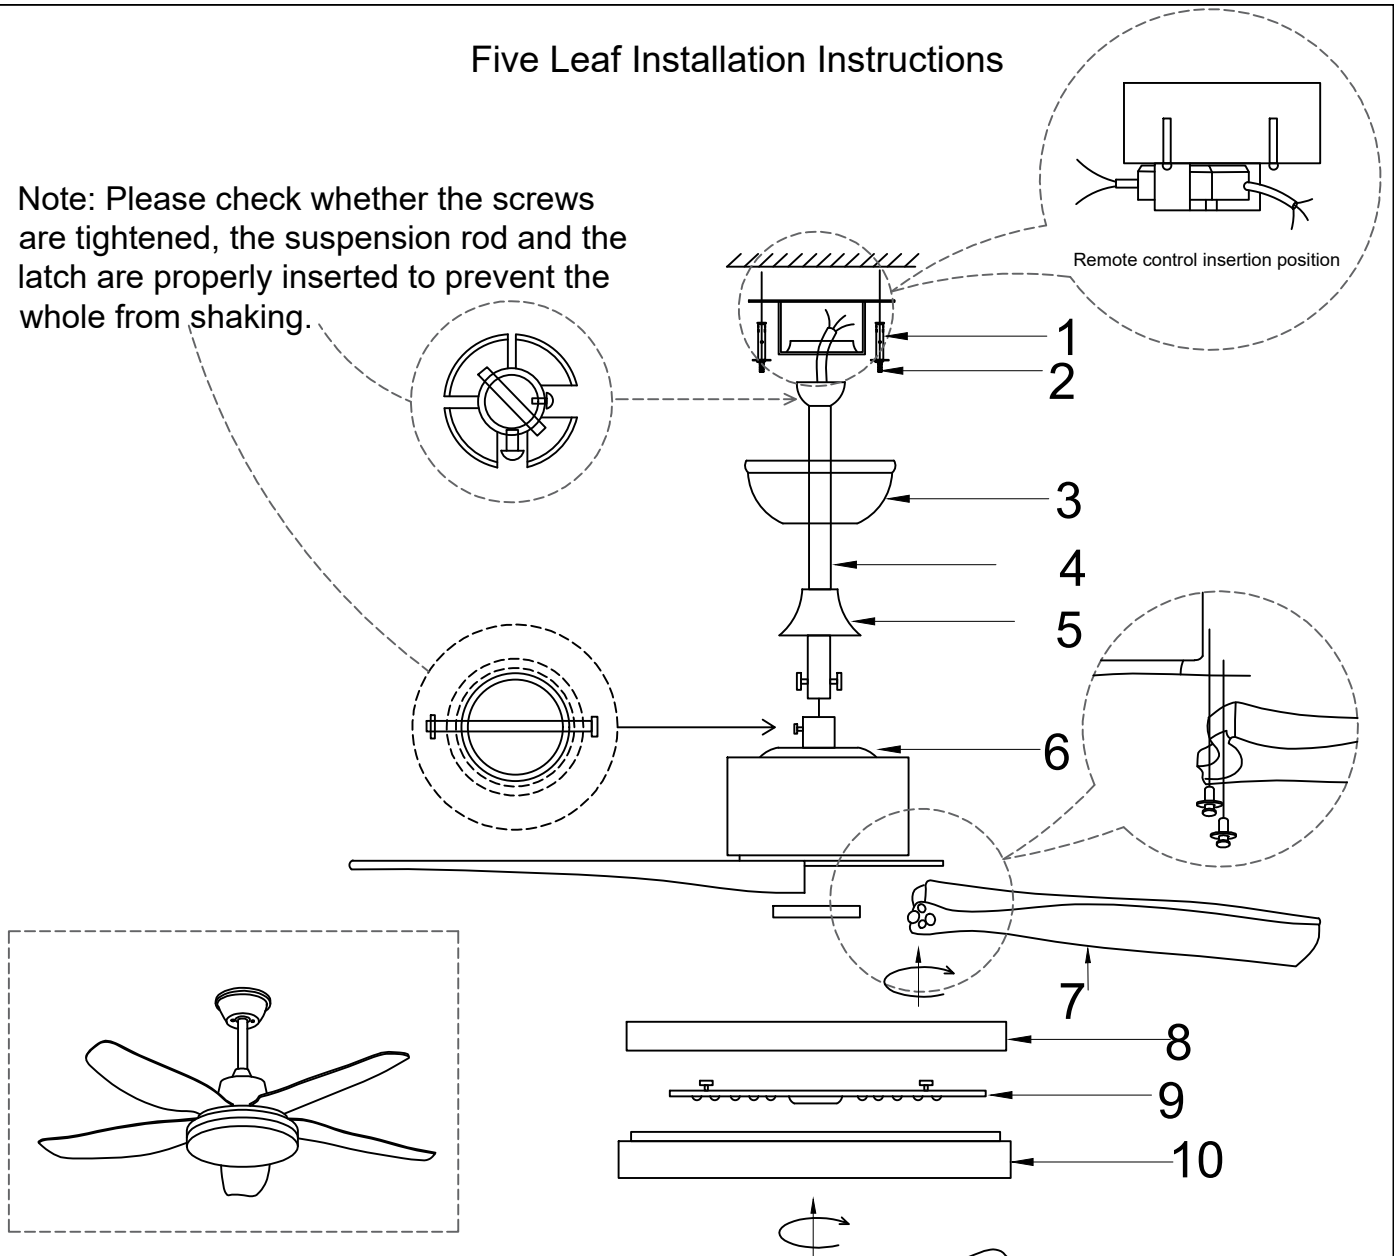

Five Leaf Installation Instructions

Note: Please check whether the screws are tightened, the suspension rod and the latch are properly inserted to prevent the whole from shaking.

Serial number	Parts Name	quantity
1	Hanger	1
2	Expansion screws	2
3	Hanging Bell	1
4	Boom assembly	1
5	Connector cover	1
6	Ceiling fan body	1
7	Fan blades	5
8	Lamp Panel	1
9	light source	1
10	lampshade	1