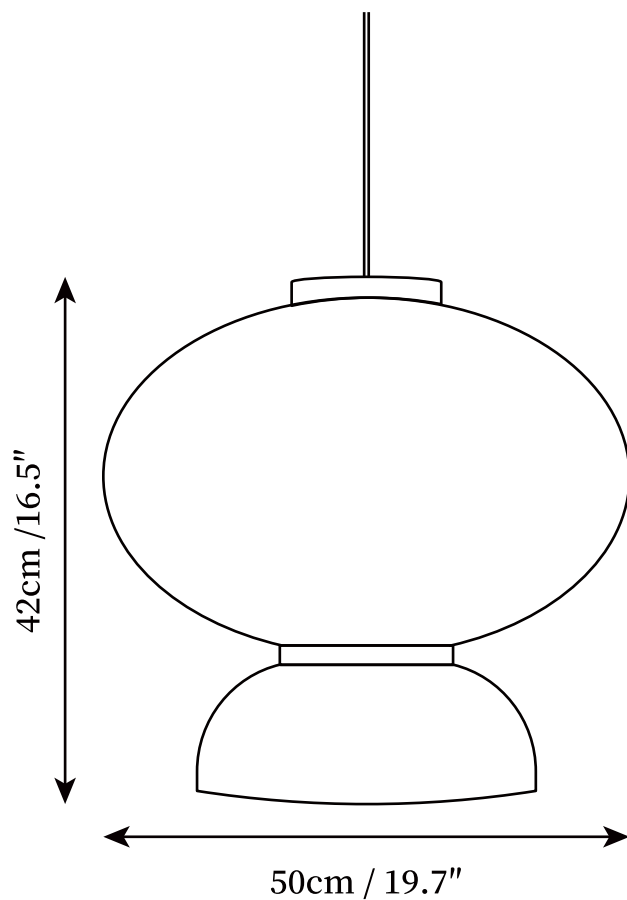

SPECIFICATION SHEET

SPECIFICATION DETAILS

*For custom options, consult factory for details

Fixture Dimensions	D 17.7" x H 25.6"
Light source	E26 or E27. (bulb not included)
Wattage	MAX 40W incandescent bulb or LED equivalent.
Voltage	AC 110-240V
Mounting	Hardwired.
Dimming	Compatible with dimmable bulbs (bulb not included)
Control method	Compatible with common wall switches (not included)
Finishes	Black, White.
Shade Details	White.
Material	Metal, Ivory white paper, Black stained oak rings
Wire Length	The standard length of the cord is 59" (150 cm), the length is adjustable.

SPECIFICATION SHEET

SPECIFICATION DETAILS

*For custom options, consult factory for details

Fixture Dimensions	D 19.7" x H 18.9"
Light source	E26 or E27. (bulb not included)
Wattage	MAX 40W incandescent bulb or LED equivalent.
Voltage	AC 110-240V
Mounting	Hardwired.
Dimming	Compatible with dimmable bulbs (bulb not included)
Control method	Compatible with common wall switches (not included)
Finishes	Black, White.
Shade Details	White.
Material	Metal, Ivory white paper, Black stained oak rings
Wire Length	The standard length of the cord is 59" (150 cm), the length is adjustable.

SPECIFICATION SHEET

SPECIFICATION DETAILS

*For custom options, consult factory for details

Fixture Dimensions	D 19.7" x H 16.5"
Light source	E26 or E27. (bulb not included)
Wattage	MAX 40W incandescent bulb or LED equivalent.
Voltage	AC 110-240V
Mounting	Hardwired.
Dimming	Compatible with dimmable bulbs (bulb not included)
Control method	Compatible with common wall switches (not included)
Finishes	Black, White.
Shade Details	White.
Material	Metal, Ivory white paper, Black stained oak rings
Wire Length	The standard length of the cord is 59" (150 cm), the length is adjustable.