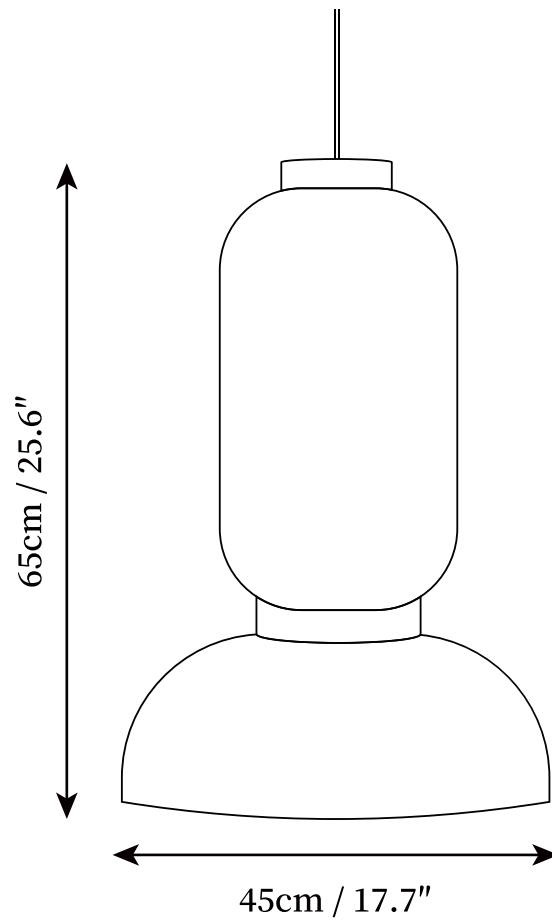

SPECIFICATION SHEET

SPECIFICATION DETAILS

*For custom options, consult factory for details

Fixture Dimensions	D 17.7" x H 25.6"
Light source	E26 or E27. (bulb not included)
Wattage	MAX 40W incandescent bulb or LED equivalent.
Voltage	AC 110-240V
Mounting	Hardwired.
Dimming	Compatible with dimmable bulbs (bulb not included)
Control method	Compatible with common wall switches (not included)
Finishes	Black, White.
Shade Details	White.
Material	Metal, Ivory white paper, Black stained oak rings
Wire Length	The standard length of the cord is 59" (150 cm), the length is adjustable.

SPECIFICATION SHEET

SPECIFICATION DETAILS

*For custom options, consult factory for details

Fixture Dimensions	D 19.7" x H 18.9"
Light source	E26 or E27. (bulb not included)
Wattage	MAX 40W incandescent bulb or LED equivalent.
Voltage	AC 110-240V
Mounting	Hardwired.
Dimming	Compatible with dimmable bulbs (bulb not included)
Control method	Compatible with common wall switches (not included)
Finishes	Black, White.
Shade Details	White.
Material	Metal, Ivory white paper, Black stained oak rings
Wire Length	The standard length of the cord is 59" (150 cm), the length is adjustable.

SPECIFICATION SHEET

SPECIFICATION DETAILS

*For custom options, consult factory for details

Fixture Dimensions	D 19.7" x H 16.5"
Light source	E26 or E27. (bulb not included)
Wattage	MAX 40W incandescent bulb or LED equivalent.
Voltage	AC 110-240V
Mounting	Hardwired.
Dimming	Compatible with dimmable bulbs (bulb not included)
Control method	Compatible with common wall switches (not included)
Finishes	Black, White.
Shade Details	White.
Material	Metal, Ivory white paper, Black stained oak rings
Wire Length	The standard length of the cord is 59" (150 cm), the length is adjustable.