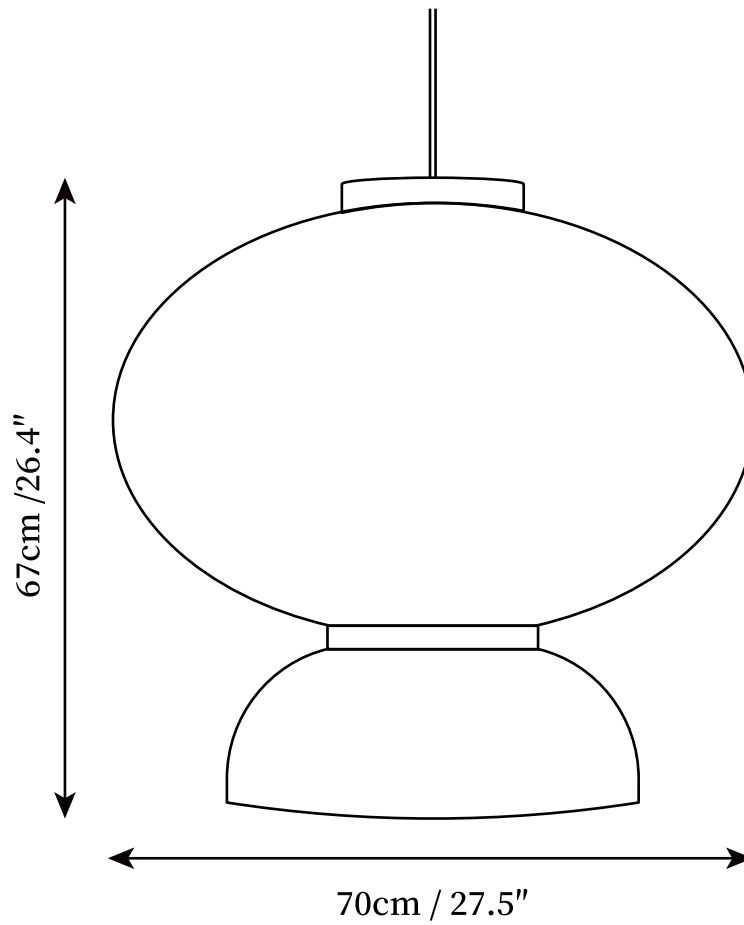

SPECIFICATION SHEET

SPECIFICATION DETAILS

*For custom options, consult factory for details

Fixture Dimensions	D 27.5" x H 26.4"
Light source	E26 or E27. (bulb not included)
Wattage	MAX 40W incandescent bulb or LED equivalent.
Voltage	AC 110-240V
Mounting	Hardwired.
Dimming	Compatible with dimmable bulbs (bulb not included)
Control method	Compatible with common wall switches (not included)
Finishes	Black, White.
Shade Details	White.
Material	Metal, Ivory white paper, Black stained oak rings
Wire Length	The standard length of the cord is 59" (150 cm), the length is adjustable.