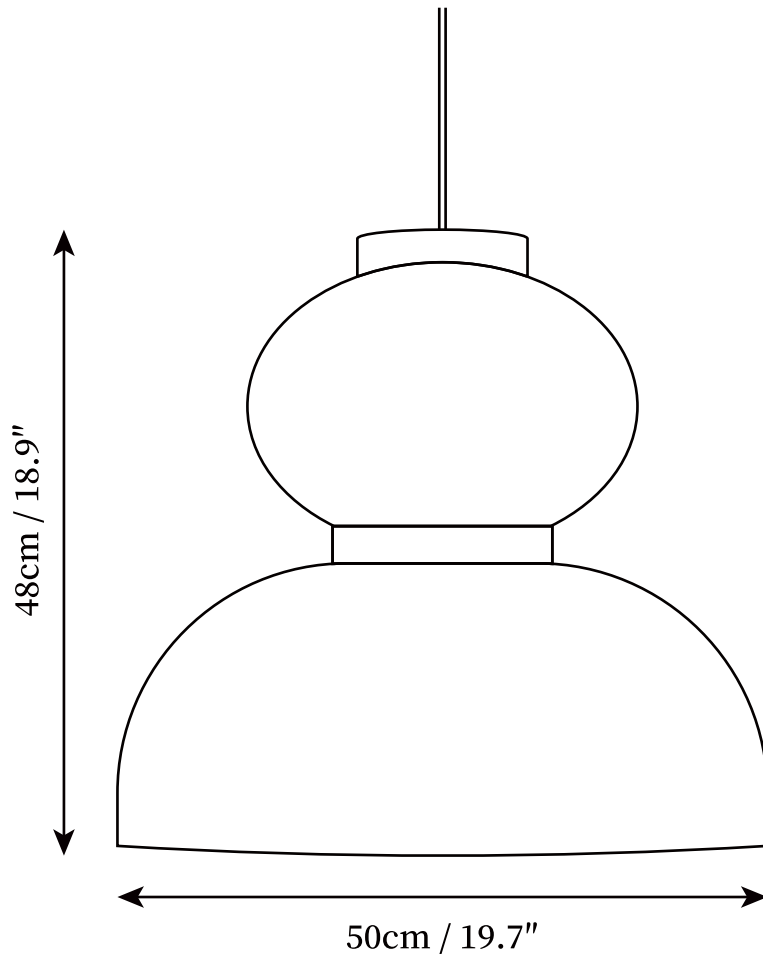

SPECIFICATION SHEET

SPECIFICATION DETAILS

*For custom options, consult factory for details

Fixture Dimensions	D 17.7" x H 25.6"
Light source	E26 or E27. (bulb not included)
Wattage	MAX 40W incandescent bulb or LED equivalent.
Voltage	AC 110-240V
Mounting	Hardwired.
Dimming	Compatible with dimmable bulbs (bulb not included)
Control method	Compatible with common wall switches (not included)
Finishes	Black, White.
Shade Details	White.
Material	Metal, Ivory white paper, Black stained oak rings
Wire Length	The standard length of the cord is 59" (150 cm), the length is adjustable.

SPECIFICATION SHEET

SPECIFICATION DETAILS

*For custom options, consult factory for details

Fixture Dimensions	D 19.7" x H 18.9"
Light source	E26 or E27. (bulb not included)
Wattage	MAX 40W incandescent bulb or LED equivalent.
Voltage	AC 110-240V
Mounting	Hardwired.
Dimming	Compatible with dimmable bulbs (bulb not included)
Control method	Compatible with common wall switches (not included)
Finishes	Black, White.
Shade Details	White.
Material	Metal, Ivory white paper, Black stained oak rings
Wire Length	The standard length of the cord is 59" (150 cm), the length is adjustable.

SPECIFICATION SHEET

SPECIFICATION DETAILS

*For custom options, consult factory for details

Fixture Dimensions	D 19.7" x H 16.5"
Light source	E26 or E27. (bulb not included)
Wattage	MAX 40W incandescent bulb or LED equivalent.
Voltage	AC 110-240V
Mounting	Hardwired.
Dimming	Compatible with dimmable bulbs (bulb not included)
Control method	Compatible with common wall switches (not included)
Finishes	Black, White.
Shade Details	White.
Material	Metal, Ivory white paper, Black stained oak rings
Wire Length	The standard length of the cord is 59" (150 cm), the length is adjustable.