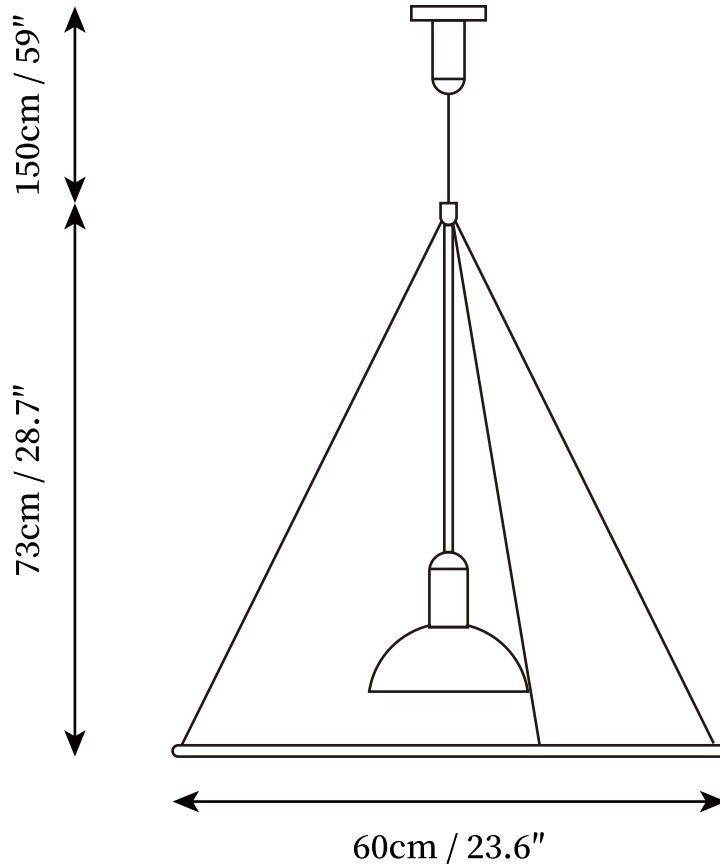

## SPECIFICATION DETAILS

\*For custom options, consult factory for details

---

<b>Fixture Dimensions</b>	D 15.7" x H 28.7"
<b>Light source</b>	E26 or E27 (bulb not included)
<b>Wattage</b>	MAX 40W incandescent bulb or LED equivalent.
<b>Voltage</b>	AC 110-240V
<b>Mounting</b>	Hardwired.
<b>Dimming</b>	Compatible with dimmable bulbs (bulb not included)
<b>Control method</b>	Compatible with common wall switches (not included)
<b>Finishes</b>	Black
<b>Shade Details</b>	Chrome, Red
<b>Material</b>	Metal, Plastic, Steel, PMMA
<b>Wire Length</b>	The standard length of the suspended wire is 59 "(150 cm) and the length is adjustable.

## SPECIFICATION DETAILS

\*For custom options, consult factory for details

---

<b>Fixture Dimensions</b>	D 23.6" x H 28.7"
<b>Light source</b>	E26 or E27 (bulb not included)
<b>Wattage</b>	MAX 40W incandescent bulb or LED equivalent.
<b>Voltage</b>	AC 110-240V
<b>Mounting</b>	Hardwired.
<b>Dimming</b>	Compatible with dimmable bulbs (bulb not included)
<b>Control method</b>	Compatible with common wall switches (not included)
<b>Finishes</b>	Black
<b>Shade Details</b>	Chrome, Red
<b>Material</b>	Metal, Plastic, Steel, PMMA
<b>Wire Length</b>	The standard length of the suspended wire is 59" (150 cm) and the length is adjustable.