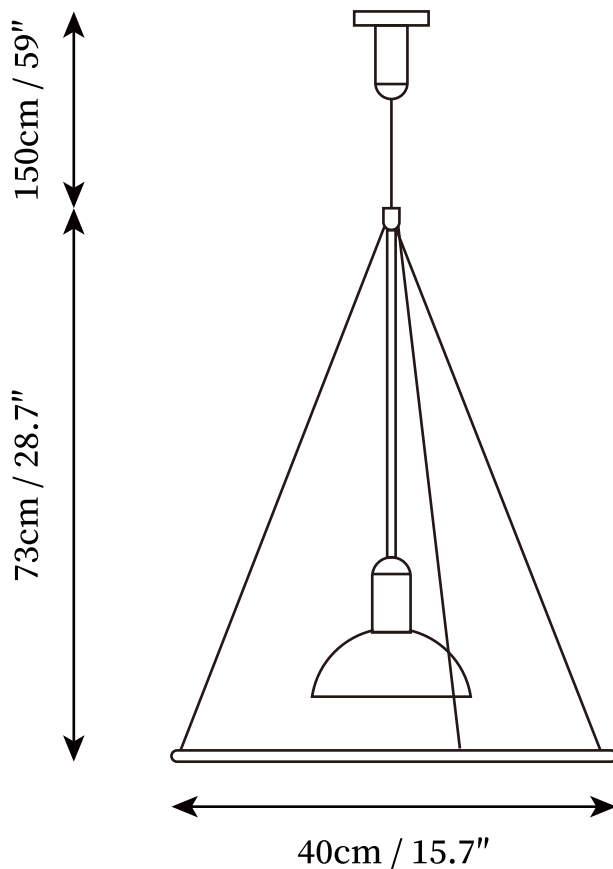

## SPECIFICATION DETAILS

\*For custom options, consult factory for details

---

<b>Fixture Dimensions</b>	D 15.7" x H 28.7"
<b>Light source</b>	E26 or E27 (bulb not included)
<b>Wattage</b>	MAX 40W incandescent bulb or LED equivalent.
<b>Voltage</b>	AC 110-240V
<b>Mounting</b>	Hardwired.
<b>Dimming</b>	Compatible with dimmable bulbs (bulb not included)
<b>Control method</b>	Compatible with common wall switches (not included)
<b>Finishes</b>	Black
<b>Shade Details</b>	Chrome, Red
<b>Material</b>	Metal, Plastic, Steel, PMMA
<b>Wire Length</b>	The standard length of the suspended wire is 59 "(150 cm) and the length is adjustable.

## SPECIFICATION DETAILS

\*For custom options, consult factory for details

---

<b>Fixture Dimensions</b>	D 23.6" x H 28.7"
<b>Light source</b>	E26 or E27 (bulb not included)
<b>Wattage</b>	MAX 40W incandescent bulb or LED equivalent.
<b>Voltage</b>	AC 110-240V
<b>Mounting</b>	Hardwired.
<b>Dimming</b>	Compatible with dimmable bulbs (bulb not included)
<b>Control method</b>	Compatible with common wall switches (not included)
<b>Finishes</b>	Black
<b>Shade Details</b>	Chrome, Red
<b>Material</b>	Metal, Plastic, Steel, PMMA
<b>Wire Length</b>	The standard length of the suspended wire is 59" (150 cm) and the length is adjustable.