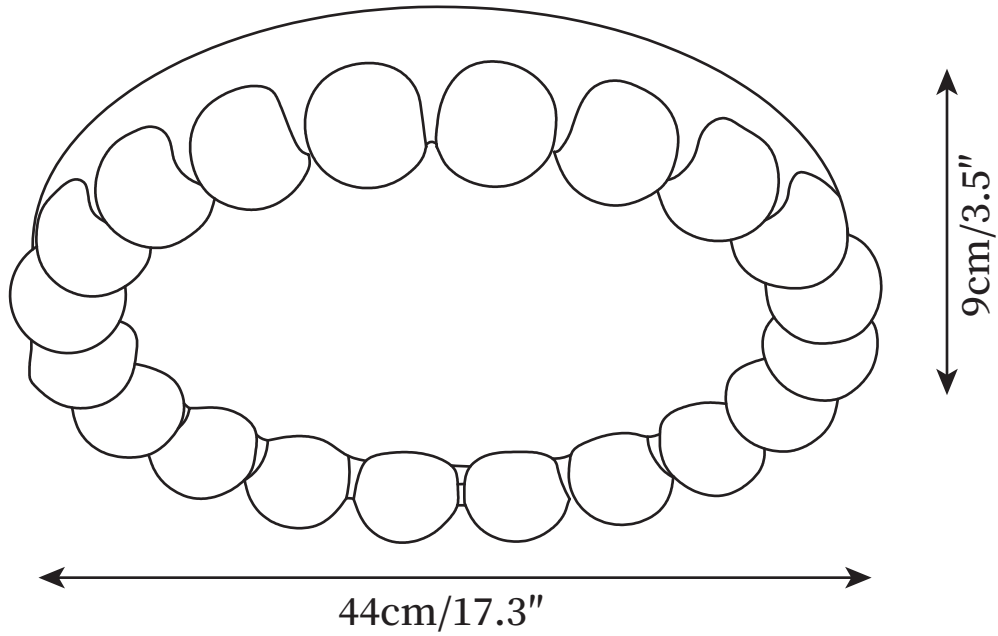

SPECIFICATION SHEET

SPECIFICATION DETAILS

*For custom options, consult factory for details

Fixture Dimensions	D 17.3" x H 3.5"
Light source	Integrated LED
Wattage	~10W
Voltage	AC 110-240V
Color Temperature	3000K
CRI(Ra)	80CRI
Mounting	Ceiling
Driver Required	Yes
Optional Color Temps	Warm Light (3000K), Neutral Light (4500K), Cool Light (6000K)
LED Rated Life	30000 hours
Dimming	Dimming is not supported
Finishes	White, Green, Beige
Shade Details	White, Green, Beige
Material	Resin, Acrylic
Wire Length	No
Wire Type	No