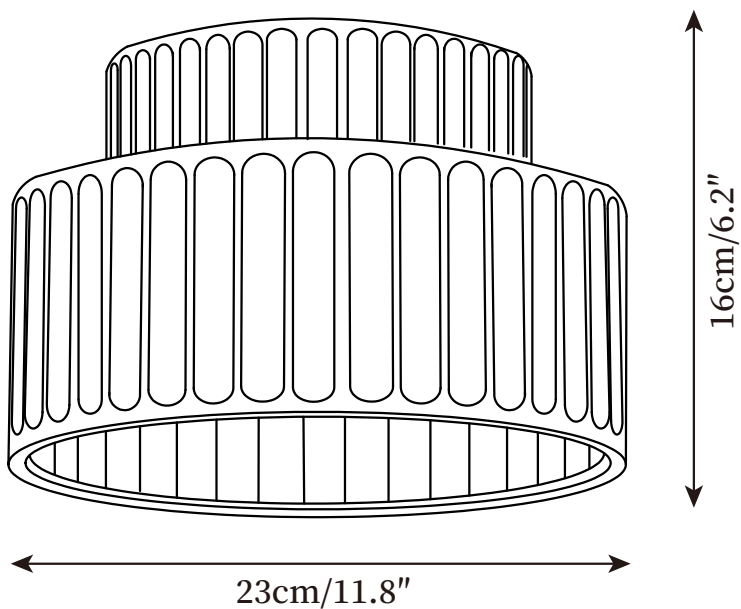

SPECIFICATION SHEET

SPECIFICATION DETAILS

*For custom options, consult factory for details

Fixture Dimensions	D 11.8" x H 6.2"
Light source	E26 or E27 (bulb not included)
Wattage	MAX 40W incandescent bulb or LED equivalent.
Voltage	AC 110-240V
Mounting	Hardwired.
Dimming	Please purchase dimmable light bulbs separately.
Control method	Compatible with common wall switches (not included)
Finishes	White, Beige, Green.
Shade Details	White, Beige, Green.
Material	Resin, Metal.