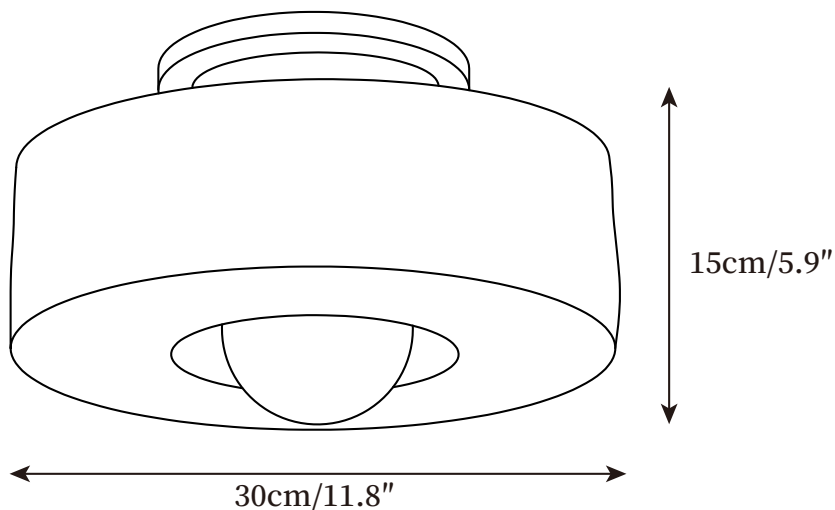

SPECIFICATION SHEET

SPECIFICATION DETAILS

*For custom options, consult factory for details

Fixture Dimensions	D 11.8" x H 5.9"
Light source	E26 or E27. (bulb not included).
Wattage	MAX 40W incandescent bulb or LED equivalent.
Voltage	AC 110-240V
Mounting	Hardwired.
Dimming	Compatible with dimmable bulbs (bulb not included)
Control method	Compatible with common wall switches (not included)
Finishes	Red, Green, Black.
Shade Details	White.
Material	Metal, Resin, Glass.
Wire Length	NO