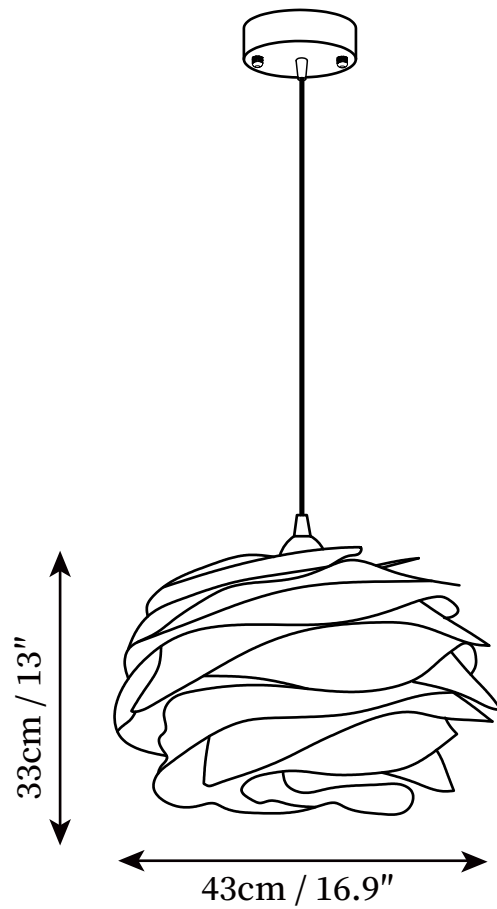

## SPECIFICATION DETAILS

\*For custom options, consult factory for details

<b>Fixture Dimensions</b>	D 13" x H 8.7"
<b>Light source</b>	E26 or E27 (bulb not included)
<b>Wattage</b>	MAX 40W incandescent bulb or LED equivalent.
<b>Voltage</b>	AC 110-240V
<b>Mounting</b>	Hardwired.
<b>Dimming</b>	Compatible with dimmable bulbs (bulb not included)
<b>Control method</b>	Compatible with common wall switches (not included)
<b>Finishes</b>	White
<b>Shade Details</b>	White
<b>Material</b>	Iron, Metal, PVC
<b>Wire Length</b>	The standard length of the suspended wire is 59 "(150 cm) and the length is adjustable.

## SPECIFICATION DETAILS

\*For custom options, consult factory for details

<b>Fixture Dimensions</b>	D 16.9" x H 13"
<b>Light source</b>	E26 or E27 (bulb not included)
<b>Wattage</b>	MAX 40W incandescent bulb or LED equivalent.
<b>Voltage</b>	AC 110-240V
<b>Mounting</b>	Hardwired.
<b>Dimming</b>	Compatible with dimmable bulbs (bulb not included)
<b>Control method</b>	Compatible with common wall switches (not included)
<b>Finishes</b>	White
<b>Shade Details</b>	White
<b>Material</b>	Iron, Metal, PVC
<b>Wire Length</b>	The standard length of the suspended wire is 59 "(150 cm) and the length is adjustable.