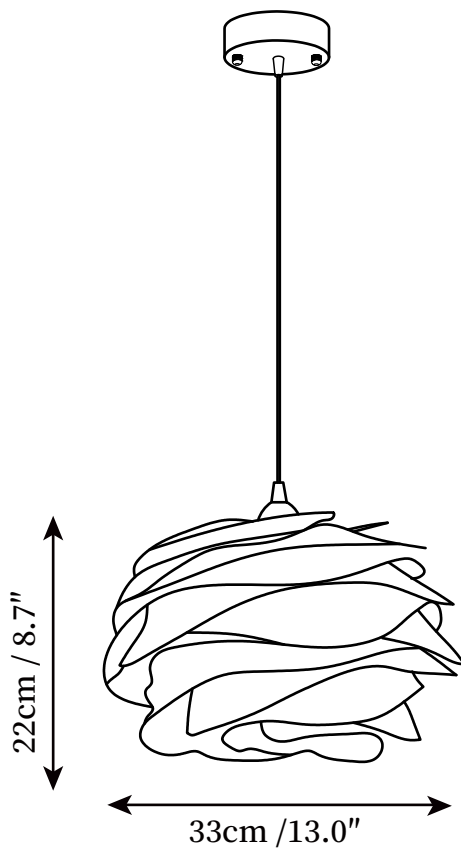

## SPECIFICATION DETAILS

\*For custom options, consult factory for details

<b>Fixture Dimensions</b>	D 13" x H 8.7"
<b>Light source</b>	E26 or E27 (bulb not included)
<b>Wattage</b>	MAX 40W incandescent bulb or LED equivalent.
<b>Voltage</b>	AC 110-240V
<b>Mounting</b>	Hardwired.
<b>Dimming</b>	Compatible with dimmable bulbs (bulb not included)
<b>Control method</b>	Compatible with common wall switches (not included)
<b>Finishes</b>	White
<b>Shade Details</b>	White
<b>Material</b>	Iron, Metal, PVC
<b>Wire Length</b>	The standard length of the suspended wire is 59 "(150 cm) and the length is adjustable.

## SPECIFICATION DETAILS

\*For custom options, consult factory for details

<b>Fixture Dimensions</b>	D 16.9" x H 13"
<b>Light source</b>	E26 or E27 (bulb not included)
<b>Wattage</b>	MAX 40W incandescent bulb or LED equivalent.
<b>Voltage</b>	AC 110-240V
<b>Mounting</b>	Hardwired.
<b>Dimming</b>	Compatible with dimmable bulbs (bulb not included)
<b>Control method</b>	Compatible with common wall switches (not included)
<b>Finishes</b>	White
<b>Shade Details</b>	White
<b>Material</b>	Iron, Metal, PVC
<b>Wire Length</b>	The standard length of the suspended wire is 59 "(150 cm) and the length is adjustable.