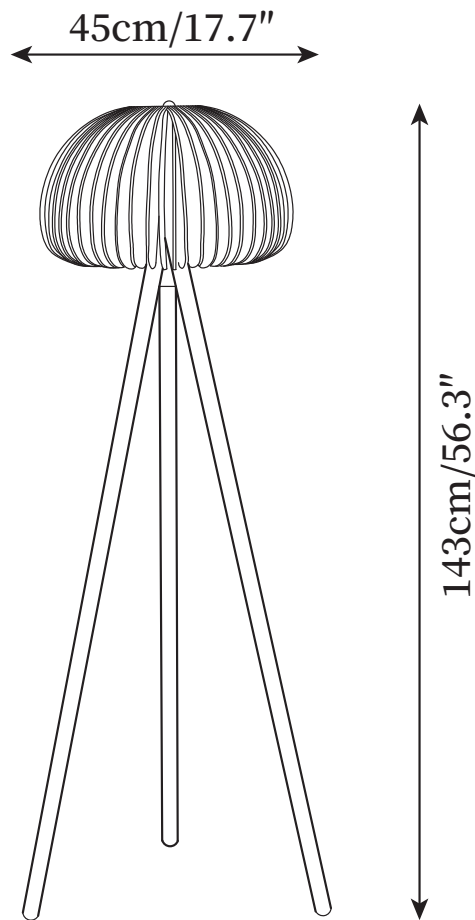

SPECIFICATION SHEET

SPECIFICATION DETAILS

*For custom options, consult factory for details

Fixture Dimensions	D 17.7" x H 56.3"
Light source	E26 or E27
Wattage	Max 40W
Voltage	AC 110-240V
Color Temperature	Based on the purchase of light bulbs
CRI(Ra)	80CRI
Mounting	Floor
Driver Required	NO
Optional Color Temps	Buy bulbs as needed
LED Rated Life	Based on bulb life (we do not supply bulbs)
Dimming	Dimming is not supported
Finishes	Wooden
Shade Details	Wooden
Material	Metal, Wood
Wire Length	59.1"
Wire Type	Wire with switch plug