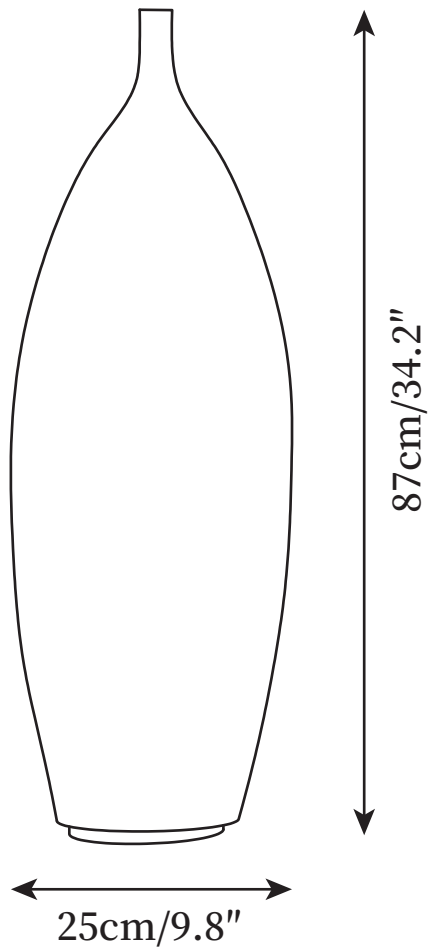

SPECIFICATION SHEET

SPECIFICATION DETAILS

*For custom options, consult factory for details

Fixture Dimensions	D 9.8" x H 34.2"
Light source	Integrated LED
Wattage	~10W
Voltage	AC 110-240V
Color Temperature	3000K
CRI(Ra)	80CRI
Mounting	Floor
Driver Required	Yes
Optional Color Temps	Warm Light (3000K), Neutral Light (4500K), Cool Light (6000K)
LED Rated Life	30000 hours
Dimming	Dimming is not supported
Finishes	White, Blue, Green, Yellow
Shade Details	White, Blue, Green, Yellow
Material	Resin, Fiber
Wire Length	98.4"
Wire Type	Wire with switch plug

SPECIFICATION SHEET

SPECIFICATION DETAILS

*For custom options, consult factory for details

Fixture Dimmensions	D 9.8" x H 54.3"
Light source	Integrated LED
Wattage	~10W
Voltage	AC 110-240V
Color Temperature	3000K
CRI(Ra)	80CRI
Mounting	Floor
Driver Required	Yes
Optional Color Temps	Warm Light (3000K), Neutral Light (4500K), Cool Light (6000K)
LED Rated Life	30000 hours
Dimming	Dimming is not supported
Finishes	White, Blue, Green, Yellow
Shade Details	White, Blue, Green, Yellow
Material	Resin, Fiber
Wire Length	98.4"
Wire Type	Wire with switch plug