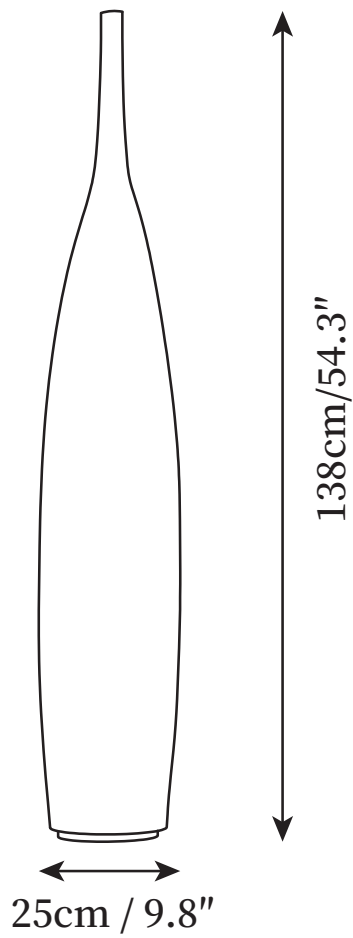

SPECIFICATION SHEET

SPECIFICATION DETAILS

*For custom options, consult factory for details

Fixture Dimensions	D 9.8" x H 34.2"
Light source	Integrated LED
Wattage	~10W
Voltage	AC 110-240V
Color Temperature	3000K
CRI(Ra)	80CRI
Mounting	Floor
Driver Required	Yes
Optional Color Temps	Warm Light (3000K), Neutral Light (4500K), Cool Light (6000K)
LED Rated Life	30000 hours
Dimming	Dimming is not supported
Finishes	White, Blue, Green, Yellow
Shade Details	White, Blue, Green, Yellow
Material	Resin, Fiber
Wire Length	98.4"
Wire Type	Wire with switch plug

SPECIFICATION SHEET

SPECIFICATION DETAILS

*For custom options, consult factory for details

Fixture Dimmensions	D 9.8" x H 54.3"
Light source	Integrated LED
Wattage	~10W
Voltage	AC 110-240V
Color Temperature	3000K
CRI(Ra)	80CRI
Mounting	Floor
Driver Required	Yes
Optional Color Temps	Warm Light (3000K), Neutral Light (4500K), Cool Light (6000K)
LED Rated Life	30000 hours
Dimming	Dimming is not supported
Finishes	White, Blue, Green, Yellow
Shade Details	White, Blue, Green, Yellow
Material	Resin, Fiber
Wire Length	98.4"
Wire Type	Wire with switch plug