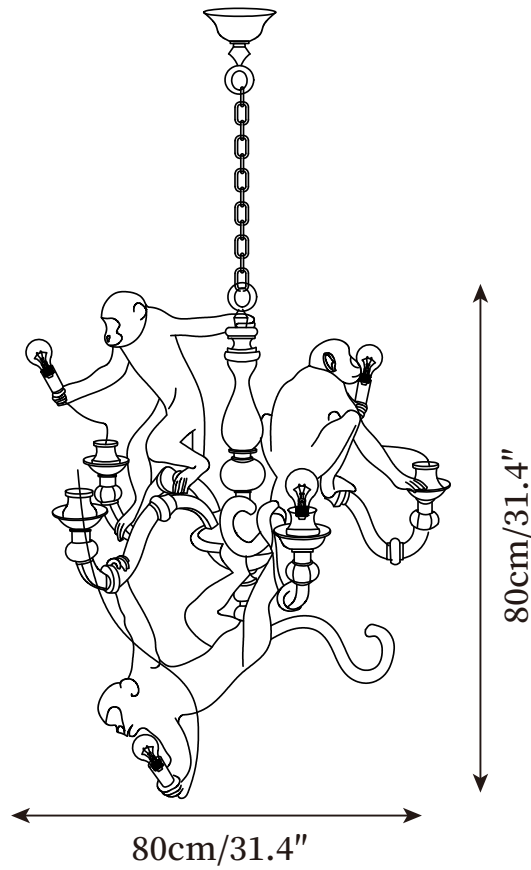

SPECIFICATION SHEET

SPECIFICATION DETAILS

*For custom options, consult factory for details

Fixture Dimensions	D 31.4" x H 31.4"
Light source	E14. (bulb not included)
Wattage	MAX 15W incandescent bulb or LED equivalent.
Voltage	AC 110-240V
Mounting	Hardwired.
Dimming	Compatible with dimmable bulbs (bulb not included)
Control method	Compatible with common wall switches (not included)
Finishes	Black, White
Shade Details	White glass.
Material	Resin, Metal.
Hanging Length	Suspension chain length is 50cm/19.7", the length can be specified according to needs