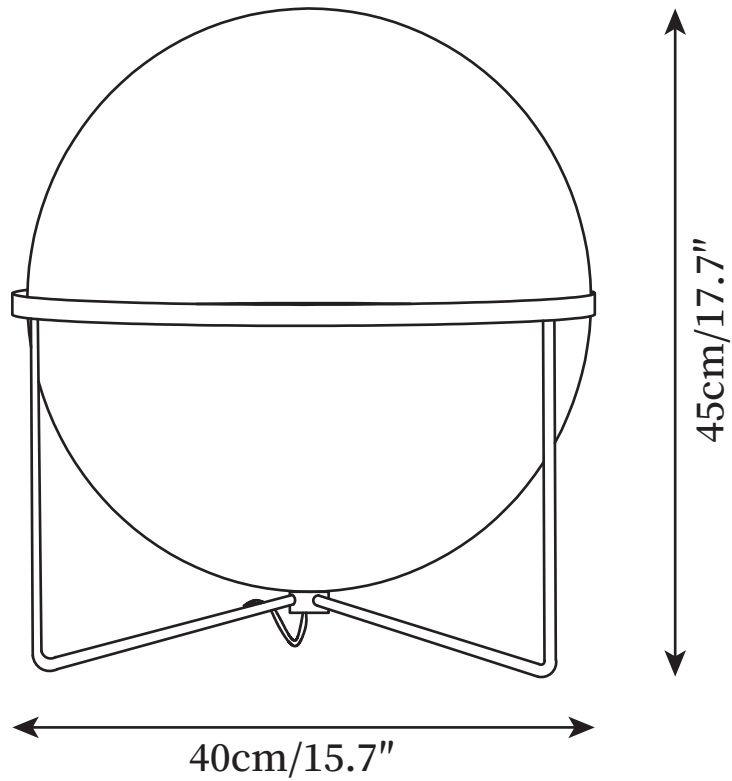

## SPECIFICATION DETAILS

\*For custom options, consult factory for details

<b>Fixture Dimensions</b>	D 15.7" x H 17.7"
<b>Light source</b>	E26 or E27
<b>Wattage</b>	Max 40W
<b>Voltage</b>	AC 110-240V
<b>Color Temperature</b>	Based on the purchase of light bulbs
<b>CRI(Ra)</b>	80CRI
<b>Mounting</b>	Table
<b>Driver Required</b>	NO
<b>Optional Color Temps</b>	Buy bulbs as needed
<b>LED Rated Life</b>	Based on bulb life (we do not supply bulbs)
<b>Dimming</b>	Dimming is not supported
<b>Finishes</b>	Silver
<b>Shade Details</b>	White, Beige
<b>Material</b>	Metal, Acrylic
<b>Wire Length</b>	59"
<b>Wire Type</b>	White with switch plug