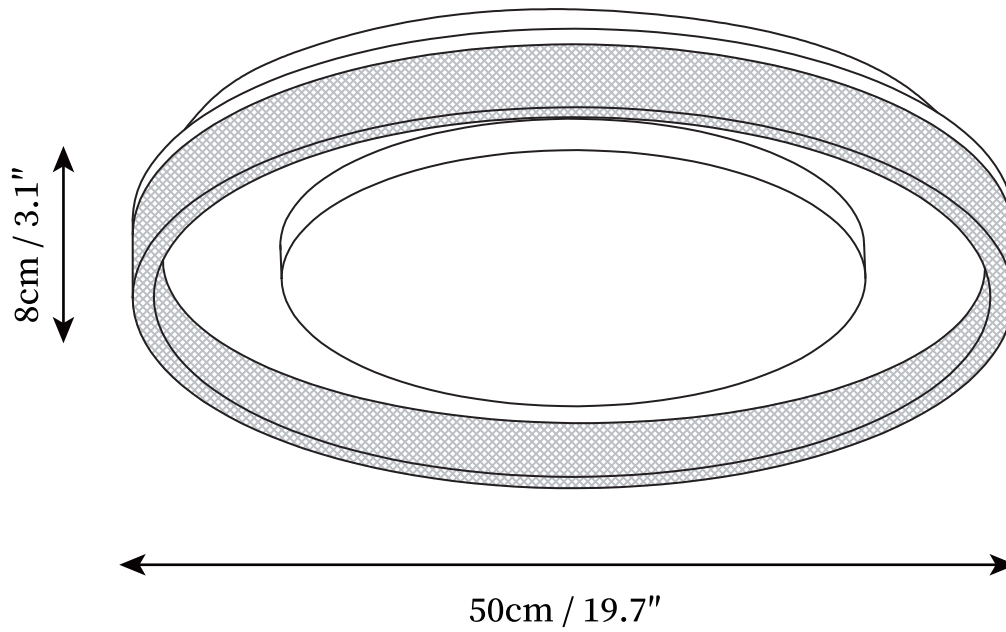

SPECIFICATION SHEET

SPECIFICATION DETAILS

*For custom options, consult factory for details

Fixture Dimensions	D 19.7" x H 3.1"
Light source	Integrated LED
Wattage	50W
Voltage	AC 110-240V
Color Temperature	3000k
CRI(Ra)	80CRI
Mounting	Ceiling
Driver Required	Yes
Optional Color Temps	Warm Light (3000K), Neutral Light (4500K), Cool Light (6000K)
LED Rated Life	30000hours
Dimming	Dimming is not supported
Finishes	Opaque
Shade Details	White
Material	Iron, Metal, Acrylic
Wire Length	NO
Wire Type	NO