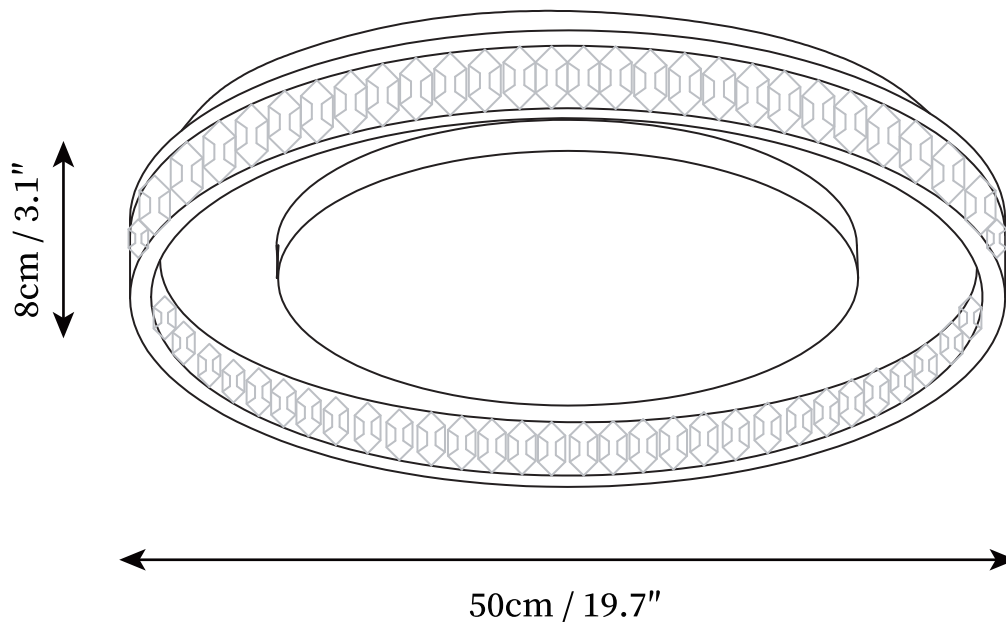

SPECIFICATION SHEET

SPECIFICATION DETAILS

*For custom options, consult factory for details

Fixture Dimensions	D 19.7" x H 3.1"
Light source	Integrated LED
Wattage	50W
Voltage	AC 110-240V
Color Temperature	3000k
CRI(Ra)	80CRI
Mounting	Ceiling
Driver Required	Yes
Optional Color Temps	Warm Light (3000K), Neutral Light (4500K), Cool Light (6000K)
LED Rated Life	30000hours
Dimming	Dimming is not supported
Finishes	Opaque
Shade Details	White
Material	Iron, Metal, Acrylic
Wire Length	NO
Wire Type	NO