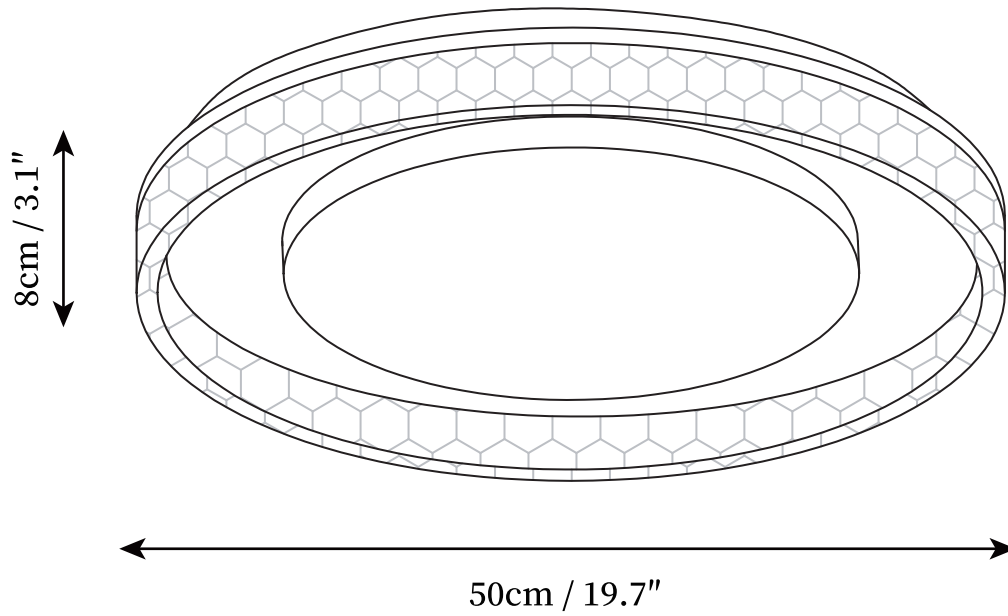

SPECIFICATION SHEET

SPECIFICATION DETAILS

*For custom options, consult factory for details

Fixture Dimensions	D 19.7" x H 3.1"
Light source	Integrated LED
Wattage	50W
Voltage	AC 110-240V
Color Temperature	3000k
CRI(Ra)	80CRI
Mounting	Ceiling
Driver Required	Yes
Optional Color Temps	Warm Light (3000K), Neutral Light (4500K), Cool Light (6000K)
LED Rated Life	30000hours
Dimming	Dimming is not supported
Finishes	Opaque
Shade Details	White
Material	Iron, Metal, Acrylic
Wire Length	NO
Wire Type	NO