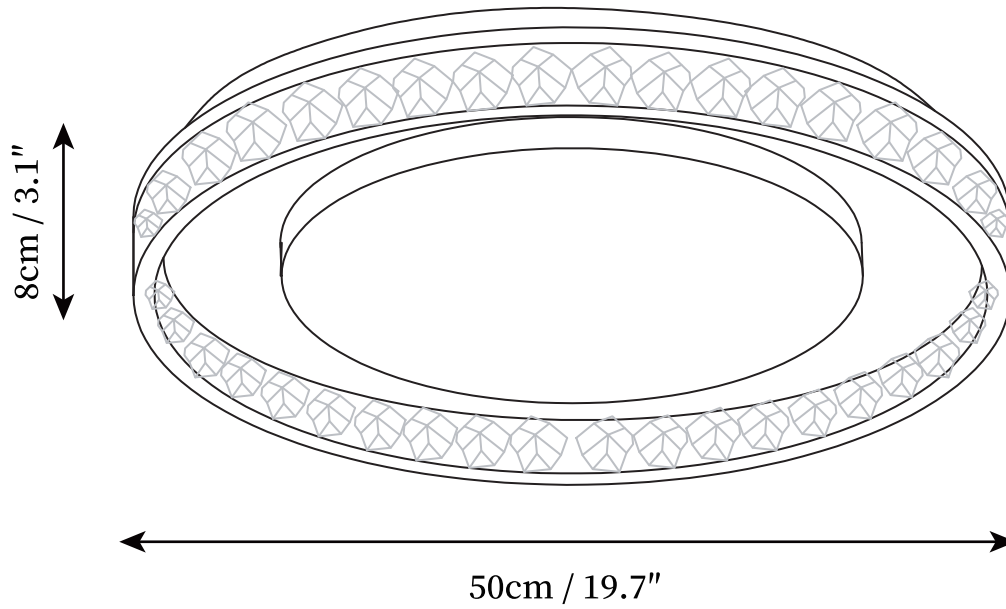

SPECIFICATION SHEET

SPECIFICATION DETAILS

*For custom options, consult factory for details

Fixture Dimensions	D 19.7" x H 3.1"
Light source	Integrated LED
Wattage	50W
Voltage	AC 110-240V
Color Temperature	3000k
CRI(Ra)	80CRI
Mounting	Ceiling
Driver Required	Yes
Optional Color Temps	Warm Light (3000K), Neutral Light (4500K), Cool Light (6000K)
LED Rated Life	30000hours
Dimming	Dimming is not supported
Finishes	Opaque
Shade Details	White
Material	Iron, Metal, Acrylic
Wire Length	NO
Wire Type	NO