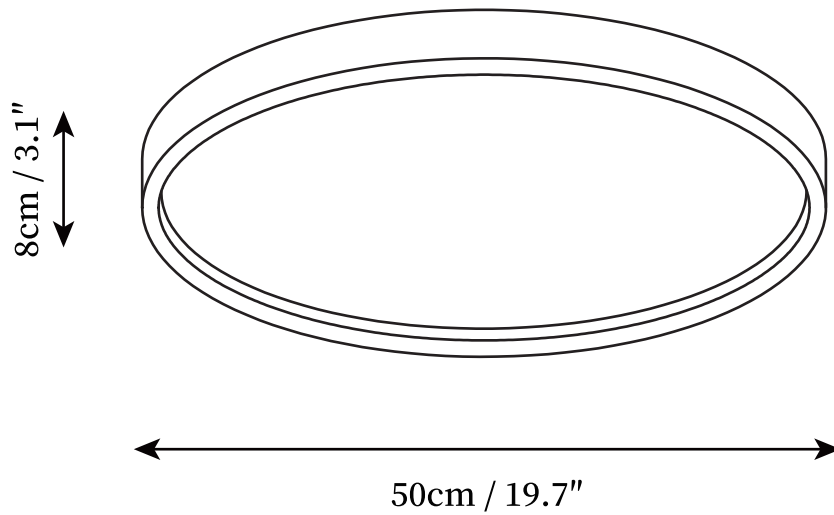

SPECIFICATION SHEET

SPECIFICATION DETAILS

*For custom options, consult factory for details

Fixture Dimensions	D 19.7" x H 3.1"
Light source	Integrated LED
Wattage	50W
Voltage	AC 110-240V
Color Temperature	3000K
CRI(Ra)	80CRI
Mounting	Ceiling
Driver Required	Yes
Optional Color Temps	Warm Light (3000K), Neutral Light (4500K), Cool Light (6000K)
LED Rated Life	30000HOURS
Dimming	Dimming is not supported
Finishes	White
Shade Details	White
Material	Iron, Acrylic, Metal
Wire Length	NO
Wire Type	NO