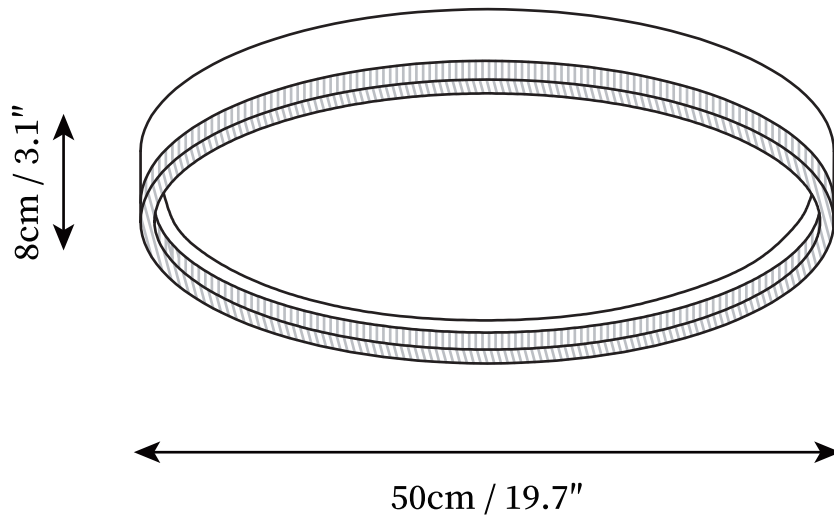

SPECIFICATION SHEET

SPECIFICATION DETAILS

*For custom options, consult factory for details

Fixture Dimensions	D 19.7" x H 3.1"
Light source	Integrated LED
Wattage	50W
Voltage	AC 110-240V
Color Temperature	3000K
CRI(Ra)	80CRI
Mounting	Ceiling
Driver Required	Yes
Optional Color Temps	Warm Light (3000K), Neutral Light (4500K), Cool Light (6000K)
LED Rated Life	30000HOURS
Dimming	Dimming is not supported
Finishes	White
Shade Details	White
Material	Iron, Acrylic, Metal
Wire Length	NO
Wire Type	NO