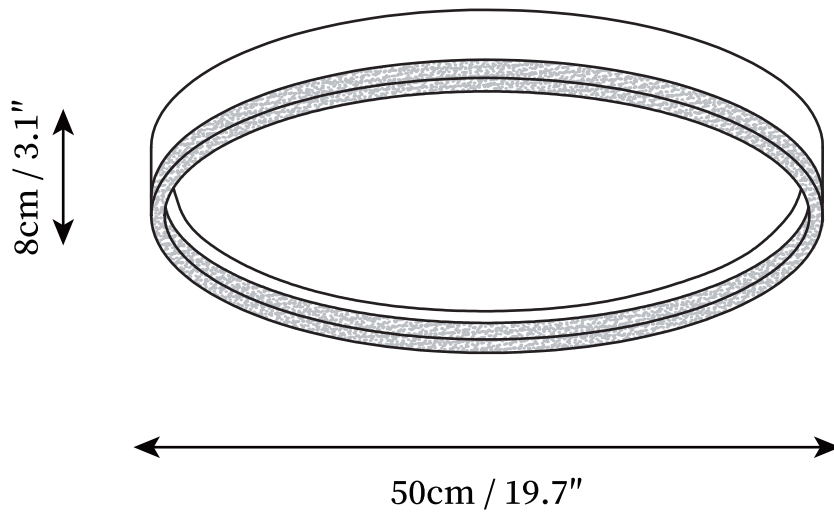

SPECIFICATION SHEET

SPECIFICATION DETAILS

*For custom options, consult factory for details

Fixture Dimensions	D 19.7" x H 3.1"
Light source	Integrated LED
Wattage	50W
Voltage	AC 110-240V
Color Temperature	3000K
CRI(Ra)	80CRI
Mounting	Ceiling
Driver Required	Yes
Optional Color Temps	Warm Light (3000K), Neutral Light (4500K), Cool Light (6000K)
LED Rated Life	30000HOURS
Dimming	Dimming is not supported
Finishes	White
Shade Details	White
Material	Iron, Acrylic, Metal
Wire Length	NO
Wire Type	NO