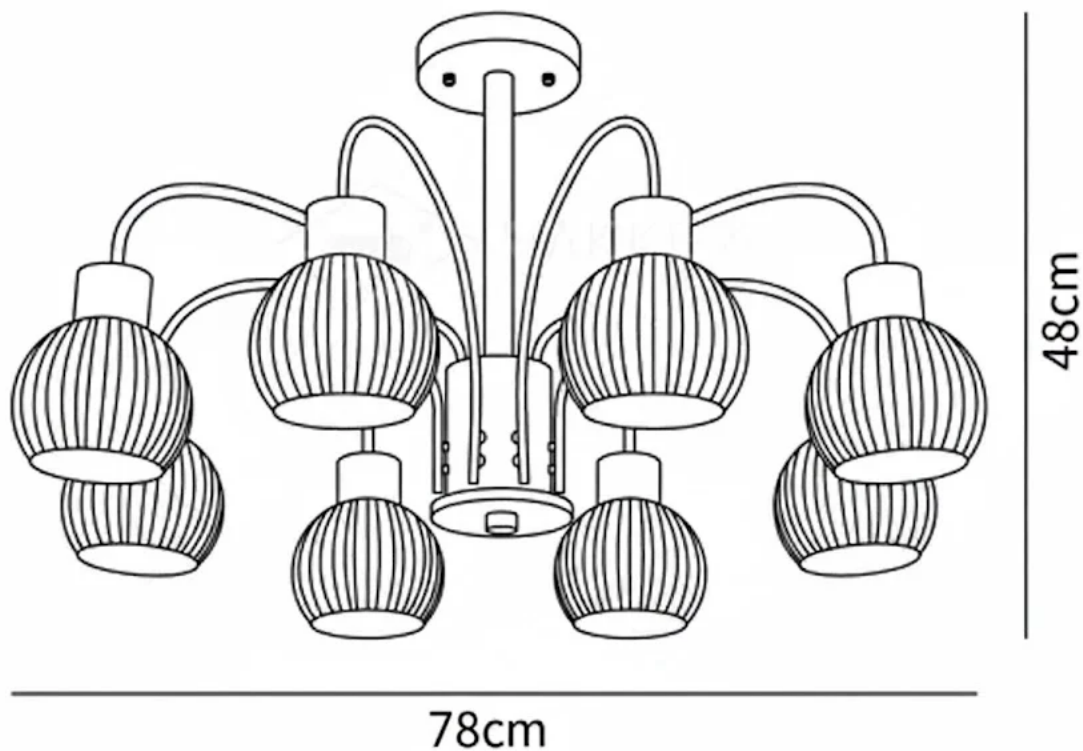

SPECIFICATION SHEET

SPECIFICATION DETAILS

*For custom options, consult factory for details

Fixture Dimensions	Ø 30.7" x H 18.8"
Light source	E26 or E27 (bulb not included)
Wattage	MAX 40W incandescent bulb or LED equivalent.
Voltage	AC 110-240V
Mounting	Hardwired.
Dimming	Compatible with dimmable bulbs (bulb not included)
Control method	Compatible with common wall switches (not included)
Finishes	Wood Color, Gold
Shade Details	White
Material	Wood, Metal, Glass

SPECIFICATION SHEET

SPECIFICATION DETAILS

*For custom options, consult factory for details

Fixture Dimensions	Ø 30.7" x H 18.8"
Light source	E26 or E27(bulb not included)
Wattage	MAX 40W incandescent bulb or LED equivalent.
Voltage	AC 110-240V
Mounting	Hardwired.
Dimming	Compatible with dimmable bulbs (bulb not included)
Control method	Compatible with common wall switches(not included)
Finishes	Wood Color, Gold
Shade Details	White
Material	Wood, Metal, Glass