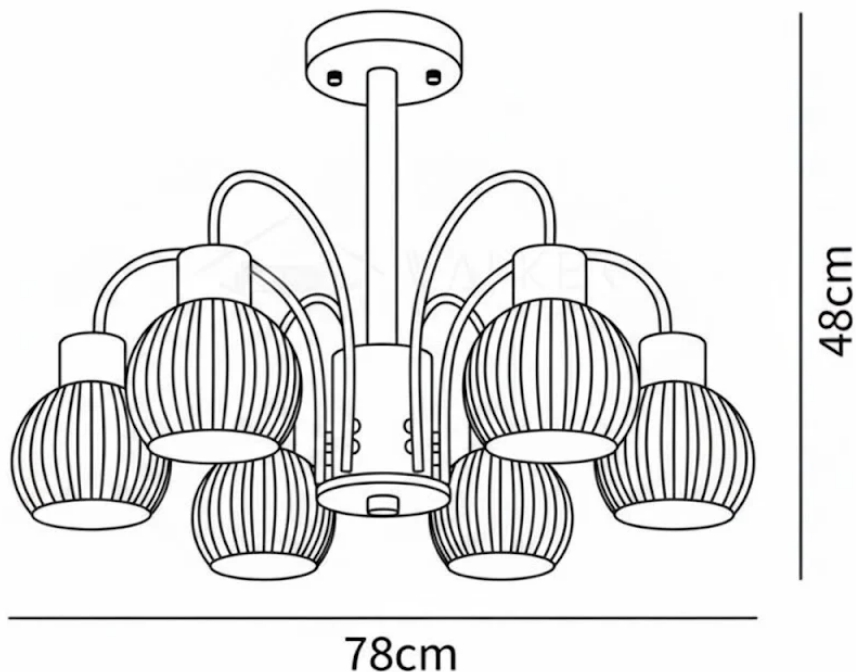

SPECIFICATION SHEET

SPECIFICATION DETAILS

*For custom options, consult factory for details

Fixture Dimensions	Ø 30.7" x H 18.8"
Light source	E26 or E27 (bulb not included)
Wattage	MAX 40W incandescent bulb or LED equivalent.
Voltage	AC 110-240V
Mounting	Hardwired.
Dimming	Compatible with dimmable bulbs (bulb not included)
Control method	Compatible with common wall switches (not included)
Finishes	Wood Color, Gold
Shade Details	White
Material	Wood, Metal, Glass

SPECIFICATION SHEET

SPECIFICATION DETAILS

*For custom options, consult factory for details

Fixture Dimensions	Ø 30.7" x H 18.8"
Light source	E26 or E27(bulb not included)
Wattage	MAX 40W incandescent bulb or LED equivalent.
Voltage	AC 110-240V
Mounting	Hardwired.
Dimming	Compatible with dimmable bulbs (bulb not included)
Control method	Compatible with common wall switches(not included)
Finishes	Wood Color, Gold
Shade Details	White
Material	Wood, Metal, Glass