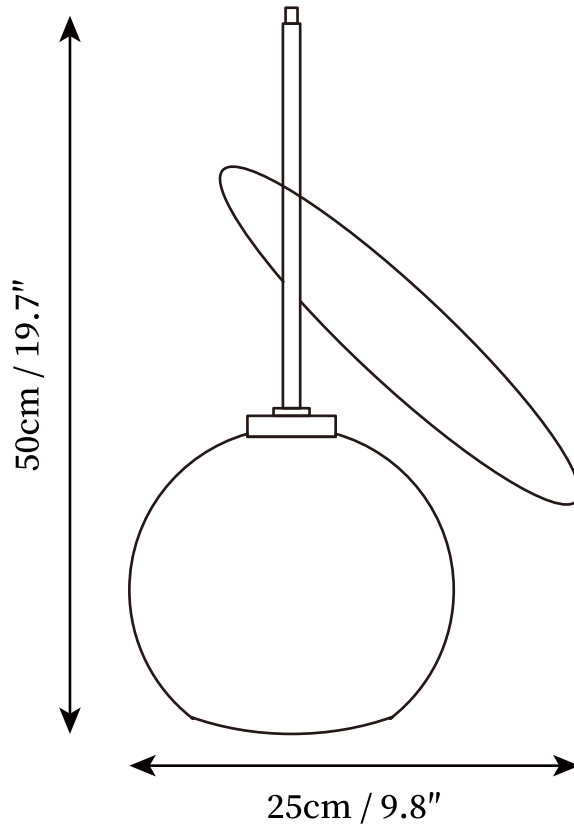

SPECIFICATION SHEET

SPECIFICATION DETAILS

*For custom options, consult factory for details

Fixture Dimensions	D 9.8" x H 19.7"
Light source	Integrated LED
Wattage	~ 5W
Voltage	AC 110-240V
Dimming	Not supported
CRI(Ra)	90+ CRI
Mounting	Hardwired.
LED Rated Life	30000 hours
Color Temperature	Warm Light (3000K), Neutral Light (4000K), Cool Light (6000K)
Control method	Compatible with common wall switches (not included)
Finishes	Black, Gold.
Shadow Details	White, Red
Material	Metal, Glass
Rod Length	Suspension rod is 19.7", Can be extended upon request.

SPECIFICATION SHEET

SPECIFICATION DETAILS

*For custom options, consult factory for details

Fixture Dimensions	D 19.7" x H 19.7"
Light source	Integrated LED
Wattage	~ 5W
Voltage	AC 110-240V
Dimming	Not supported
CRI(Ra)	90+ CRI
Mounting	Hardwired.
LED Rated Life	30000 hours
Color Temperature	Warm Light (3000K), Neutral Light (4000K), Cool Light (6000K)
Control method	Compatible with common wall switches(not included)
Finishes	Black, Gold.
Shadow Details	White, Red
Material	Metal, Glass
Rod Length	Suspension rod is 19.7", Can be extended upon request.