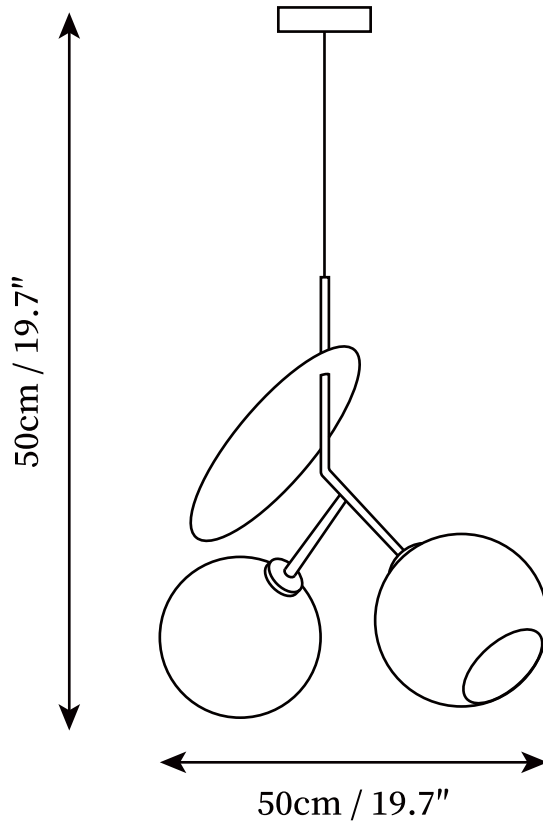

SPECIFICATION SHEET

SPECIFICATION DETAILS

*For custom options, consult factory for details

Fixture Dimensions	D 9.8" x H 19.7"
Light source	Integrated LED
Wattage	~ 5W
Voltage	AC 110-240V
Dimming	Not supported
CRI(Ra)	90+ CRI
Mounting	Hardwired.
LED Rated Life	30000 hours
Color Temperature	Warm Light (3000K), Neutral Light (4000K), Cool Light (6000K)
Control method	Compatible with common wall switches (not included)
Finishes	Black, Gold.
Shadow Details	White, Red
Material	Metal, Glass
Rod Length	Suspension rod is 19.7", Can be extended upon request.

SPECIFICATION SHEET

SPECIFICATION DETAILS

*For custom options, consult factory for details

Fixture Dimensions	D 19.7" x H 19.7"
Light source	Integrated LED
Wattage	~ 5W
Voltage	AC 110-240V
Dimming	Not supported
CRI(Ra)	90+ CRI
Mounting	Hardwired.
LED Rated Life	30000 hours
Color Temperature	Warm Light (3000K), Neutral Light (4000K), Cool Light (6000K)
Control method	Compatible with common wall switches(not included)
Finishes	Black, Gold.
Shadow Details	White, Red
Material	Metal, Glass
Rod Length	Suspension rod is 19.7", Can be extended upon request.