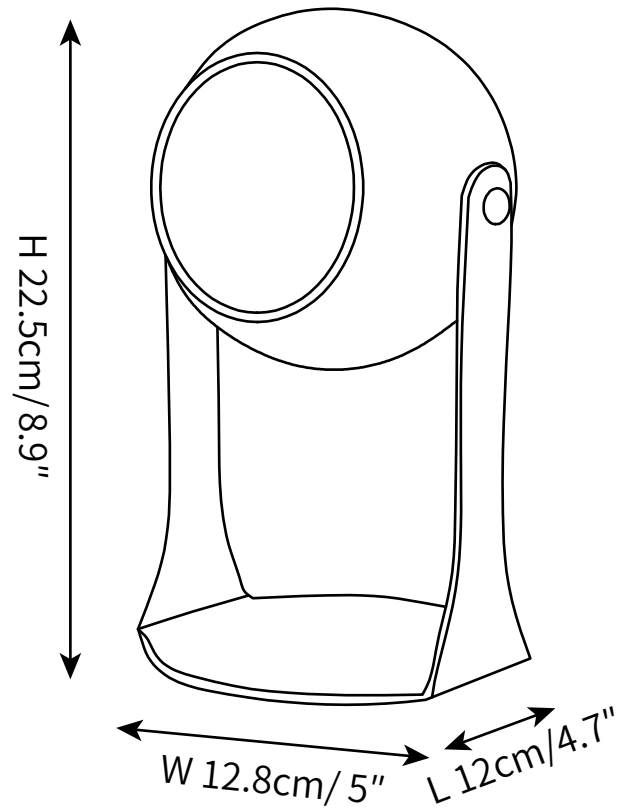

# SPECIFICATION SHEET

---

## SPECIFICATION DETAILS

\*For custom options, consult factory for details

<b>Fixture Dimensions</b>	W 5" x L 4.7" x H 8.9"
<b>Light source</b>	Integrated LED
<b>Wattage</b>	~5 W
<b>Voltage</b>	AC 110-240V
<b>Color Temperature</b>	3000K
<b>CRI(Ra)</b>	80CRI
<b>Mounting</b>	Table
<b>Driver Required</b>	Yes
<b>Optional Color Temps</b>	Warm Light (3000K), Neutral Light (4500K), Cool Light (6000K)
<b>LED Rated Life</b>	30000 hours
<b>Dimming</b>	Dimming is not supported
<b>Finishes</b>	Black, White.
<b>Shade Details</b>	White.
<b>Material</b>	Iron, Metal, Acrylic.
<b>Wire Length</b>	NO
<b>Wire Type</b>	USB charging cable.