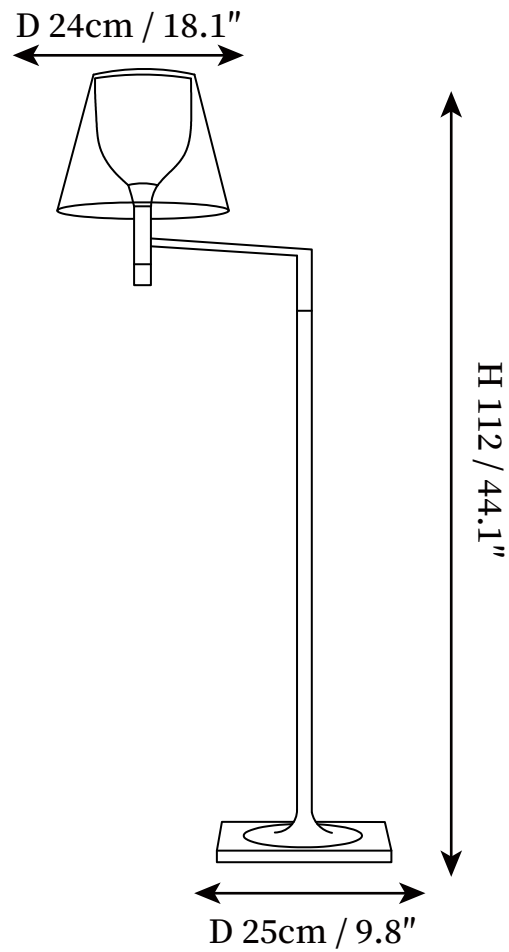

SPECIFICATION SHEET

SPECIFICATION DETAILS

*For custom options, consult factory for details

Fixture Dimensions	D 9.8" x H 44.1"
Light source	E27
Wattage	Max 40W
Voltage	AC 110-240V
Color Temperature	Based on the purchase of light bulbs
CRI(Ra)	80CRI
Mounting	Floor
Driver Required	NO
Optional Color Temps	Buy bulbs as needed
LED Rated Life	Based on bulb life (we do not supply bulbs)
Dimming	Dimming is not supported
Finishes	Chrome
Shade Details	Smoke gray, Clear
Material	Metal, Acrylic
Wire Length	78.7"
Wire Type	Wire with switch plug