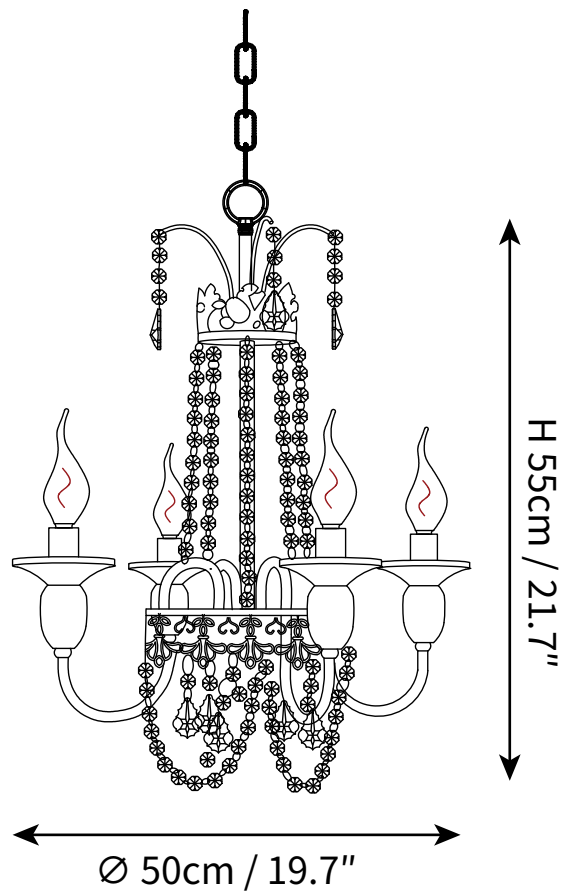

## SPECIFICATION DETAILS

\*For custom options, consult factory for details

<b>Fixture Dimensions</b>	Ø 19.7" x H 21.7"
<b>Light source</b>	E14
<b>Wattage</b>	15W
<b>Voltage</b>	AC 110-240V
<b>Color Temperature</b>	Based on the purchase of light bulbs
<b>CRI(Ra)</b>	80CRI
<b>Mounting</b>	Ceiling
<b>Driver Required</b>	NO
<b>Optional Color Temps</b>	Buy bulbs as needed
<b>LED Rated Life</b>	Based on bulb life (we do not supply bulbs)
<b>Dimming</b>	Dimming is not supported
<b>Finishes</b>	White
<b>Shade Finishes</b>	Clear
<b>Material</b>	Metal, Crystal, Glass
<b>Hanging Chain Length</b>	Chain lengths range between 50cm - 100cm
<b>Hanging Chain Type</b>	White/ Chain

## SPECIFICATION DETAILS

\*For custom options, consult factory for details

	Ø 33.5" x H 25.6"
	E14
<b>Wattage</b>	15W
<b>Voltage</b>	AC 110-240V
<b>Color Temperature</b>	Based on the purchase of light bulbs
<b>CRI(Ra)</b>	80CRI
<b>Mounting</b>	Ceiling
<b>Driver Required</b>	NO
<b>Optional Color Temps</b>	Buy bulbs as needed
<b>LED Rated Life</b>	Based on bulb life (we do not supply bulbs)
<b>Dimming</b>	Dimming is not supported
<b>Finishes</b>	White
<b>Shade Finishes</b>	Clear
<b>Material</b>	Metal, Crystal, Glass
<b>Hanging Chain Length</b>	Chain lengths range between 50cm - 100cm
<b>Hanging Chain Type</b>	White/ Chain

## SPECIFICATION DETAILS

\*For custom options, consult factory for details

	Ø 37.4" x H 29.5"
	E14
<b>Wattage</b>	15W
<b>Voltage</b>	AC 110-240V
<b>Color Temperature</b>	Based on the purchase of light bulbs
<b>CRI(Ra)</b>	80CRI
<b>Mounting</b>	Ceiling
<b>Driver Required</b>	NO
<b>Optional Color Temps</b>	Buy bulbs as needed
<b>LED Rated Life</b>	Based on bulb life (we do not supply bulbs)
<b>Dimming</b>	Dimming is not supported
<b>Finishes</b>	White
<b>Shade Finishes</b>	Clear
<b>Material</b>	Metal, Crystal, Glass
<b>Hanging Chain Length</b>	Chain lengths range between 50cm - 100cm
<b>Hanging Chain Type</b>	White/ Chain