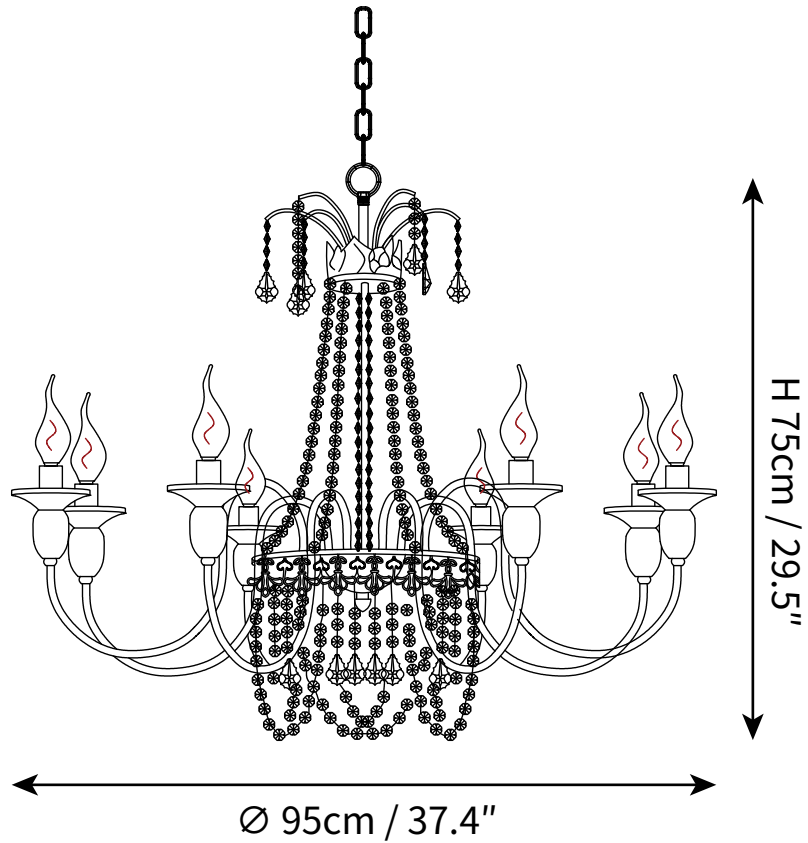

## SPECIFICATION DETAILS

\*For custom options, consult factory for details

<b>Fixture Dimensions</b>	Ø 19.7" x H 21.7"
<b>Light source</b>	E14
<b>Wattage</b>	15W
<b>Voltage</b>	AC 110-240V
<b>Color Temperature</b>	Based on the purchase of light bulbs
<b>CRI(Ra)</b>	80CRI
<b>Mounting</b>	Ceiling
<b>Driver Required</b>	NO
<b>Optional Color Temps</b>	Buy bulbs as needed
<b>LED Rated Life</b>	Based on bulb life (we do not supply bulbs)
<b>Dimming</b>	Dimming is not supported
<b>Finishes</b>	White
<b>Shade Finishes</b>	Clear
<b>Material</b>	Metal, Crystal, Glass
<b>Hanging Chain Length</b>	Chain lengths range between 50cm - 100cm
<b>Hanging Chain Type</b>	White/ Chain

## SPECIFICATION DETAILS

\*For custom options, consult factory for details

	Ø 33.5" x H 25.6"
	E14
<b>Wattage</b>	15W
<b>Voltage</b>	AC 110-240V
<b>Color Temperature</b>	Based on the purchase of light bulbs
<b>CRI(Ra)</b>	80CRI
<b>Mounting</b>	Ceiling
<b>Driver Required</b>	NO
<b>Optional Color Temps</b>	Buy bulbs as needed
<b>LED Rated Life</b>	Based on bulb life (we do not supply bulbs)
<b>Dimming</b>	Dimming is not supported
<b>Finishes</b>	White
<b>Shade Finishes</b>	Clear
<b>Material</b>	Metal, Crystal, Glass
<b>Hanging Chain Length</b>	Chain lengths range between 50cm - 100cm
<b>Hanging Chain Type</b>	White/ Chain

## SPECIFICATION DETAILS

\*For custom options, consult factory for details

	Ø 37.4" x H 29.5"
	E14
<b>Wattage</b>	15W
<b>Voltage</b>	AC 110-240V
<b>Color Temperature</b>	Based on the purchase of light bulbs
<b>CRI(Ra)</b>	80CRI
<b>Mounting</b>	Ceiling
<b>Driver Required</b>	NO
<b>Optional Color Temps</b>	Buy bulbs as needed
<b>LED Rated Life</b>	Based on bulb life (we do not supply bulbs)
<b>Dimming</b>	Dimming is not supported
<b>Finishes</b>	White
<b>Shade Finishes</b>	Clear
<b>Material</b>	Metal, Crystal, Glass
<b>Hanging Chain Length</b>	Chain lengths range between 50cm - 100cm
<b>Hanging Chain Type</b>	White/ Chain