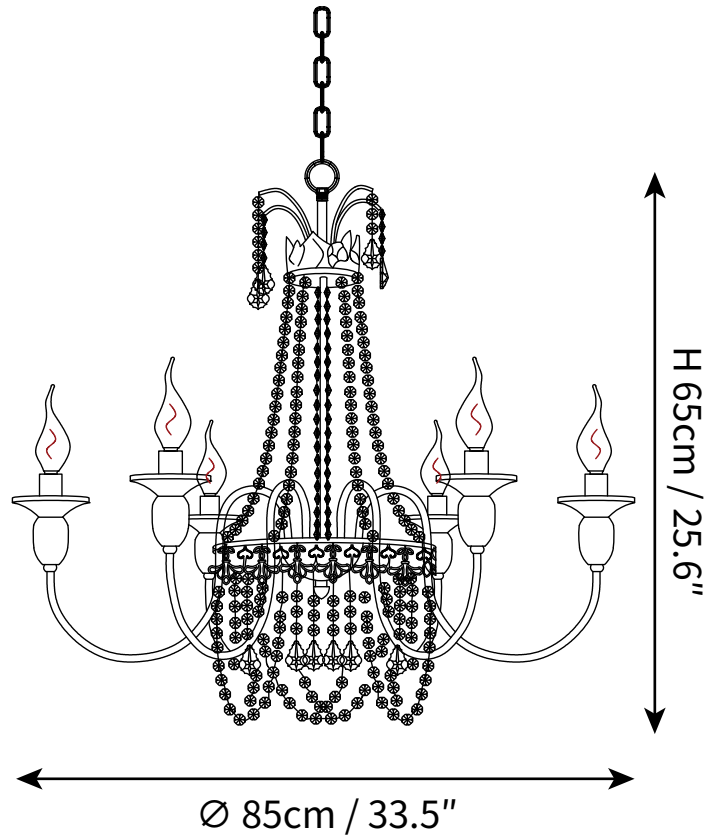

## SPECIFICATION DETAILS

\*For custom options, consult factory for details

<b>Fixture Dimensions</b>	Ø 19.7" x H 21.7"
<b>Light source</b>	E14
<b>Wattage</b>	15W
<b>Voltage</b>	AC 110-240V
<b>Color Temperature</b>	Based on the purchase of light bulbs
<b>CRI(Ra)</b>	80CRI
<b>Mounting</b>	Ceiling
<b>Driver Required</b>	NO
<b>Optional Color Temps</b>	Buy bulbs as needed
<b>LED Rated Life</b>	Based on bulb life (we do not supply bulbs)
<b>Dimming</b>	Dimming is not supported
<b>Finishes</b>	White
<b>Shade Finishes</b>	Clear
<b>Material</b>	Metal, Crystal, Glass
<b>Hanging Chain Length</b>	Chain lengths range between 50cm - 100cm
<b>Hanging Chain Type</b>	White/ Chain

## SPECIFICATION DETAILS

\*For custom options, consult factory for details

	Ø 33.5" x H 25.6"
	E14
<b>Wattage</b>	15W
<b>Voltage</b>	AC 110-240V
<b>Color Temperature</b>	Based on the purchase of light bulbs
<b>CRI(Ra)</b>	80CRI
<b>Mounting</b>	Ceiling
<b>Driver Required</b>	NO
<b>Optional Color Temps</b>	Buy bulbs as needed
<b>LED Rated Life</b>	Based on bulb life (we do not supply bulbs)
<b>Dimming</b>	Dimming is not supported
<b>Finishes</b>	White
<b>Shade Finishes</b>	Clear
<b>Material</b>	Metal, Crystal, Glass
<b>Hanging Chain Length</b>	Chain lengths range between 50cm - 100cm
<b>Hanging Chain Type</b>	White/ Chain

## SPECIFICATION DETAILS

\*For custom options, consult factory for details

	Ø 37.4" x H 29.5"
	E14
<b>Wattage</b>	15W
<b>Voltage</b>	AC 110-240V
<b>Color Temperature</b>	Based on the purchase of light bulbs
<b>CRI(Ra)</b>	80CRI
<b>Mounting</b>	Ceiling
<b>Driver Required</b>	NO
<b>Optional Color Temps</b>	Buy bulbs as needed
<b>LED Rated Life</b>	Based on bulb life (we do not supply bulbs)
<b>Dimming</b>	Dimming is not supported
<b>Finishes</b>	White
<b>Shade Finishes</b>	Clear
<b>Material</b>	Metal, Crystal, Glass
<b>Hanging Chain Length</b>	Chain lengths range between 50cm - 100cm
<b>Hanging Chain Type</b>	White/ Chain