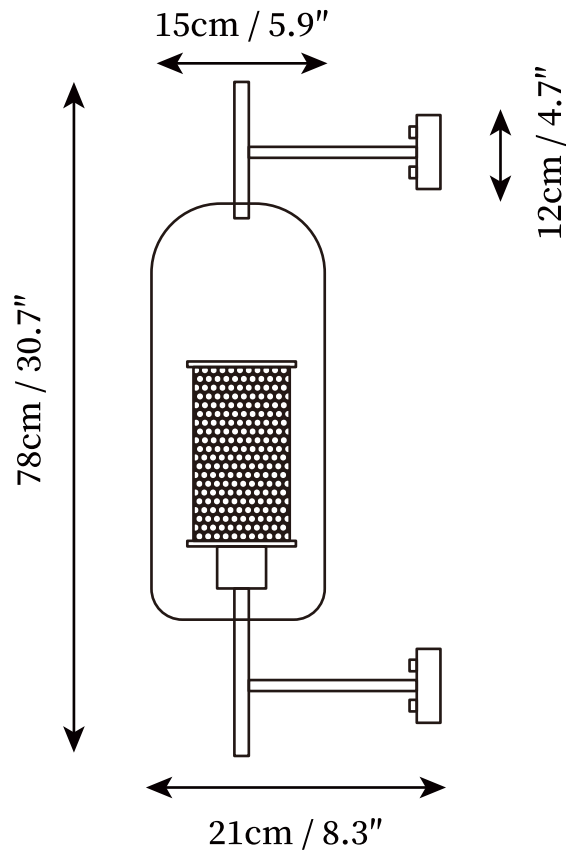

SPECIFICATION SHEET

SPECIFICATION DETAILS

*For custom options, consult factory for details

Fixture Dimensions	D 7.9" x H 21.6"
Light source	E26 or E27 (bulb not included)
Wattage	MAX 40W incandescent bulb or LED equivalent.
Voltage	AC 110-240V
Mounting	Hardwired.
Dimming	Compatible with dimmable bulbs (bulb not included)
Control method	Compatible with common wall switches(not included)
Finishes	Copper plating, Silver, Black.
Shade Details	Clear, Amber.
Material	Glass, Metal.

SPECIFICATION SHEET

SPECIFICATION DETAILS

*For custom options, consult factory for details

Fixture Dimensions	D 5.9" x H 30.7"
Light source	E26 or E27 (bulb not included)
Wattage	MAX 40W incandescent bulb or LED equivalent.
Voltage	AC 110-240V
Mounting	Hardwired.
Dimming	Compatible with dimmable bulbs (bulb not included)
Control method	Compatible with common wall switches(not included)
Finishes	Copper plating, Silver, Black.
Shade Details	Clear, Amber.
Material	Glass, Metal.

SPECIFICATION SHEET

SPECIFICATION DETAILS

*For custom options, consult factory for details

Fixture Dimensions	D 7.9" x H 21.6"
Light source	E26 or E27 (bulb not included)
Wattage	MAX 40W incandescent bulb or LED equivalent.
Voltage	AC 110-240V
Mounting	Hardwired.
Dimming	Compatible with dimmable bulbs (bulb not included)
Control method	Compatible with common wall switches (not included)
Finishes	Copper plating, Silver, Black.
Shade Details	Clear, Amber.
Material	Glass, Metal.

SPECIFICATION SHEET

SPECIFICATION DETAILS

*For custom options, consult factory for details

Fixture Dimensions	D 9.8" x H 22.8"
Light source	E26 or E27 (bulb not included)
Wattage	MAX 40W incandescent bulb or LED equivalent.
Voltage	AC 110-240V
Mounting	Hardwired.
Dimming	Compatible with dimmable bulbs (bulb not included)
Control method	Compatible with common wall switches (not included)
Finishes	Copper plating, Silver, Black.
Shade Details	Clear, Amber.
Material	Glass, Metal.