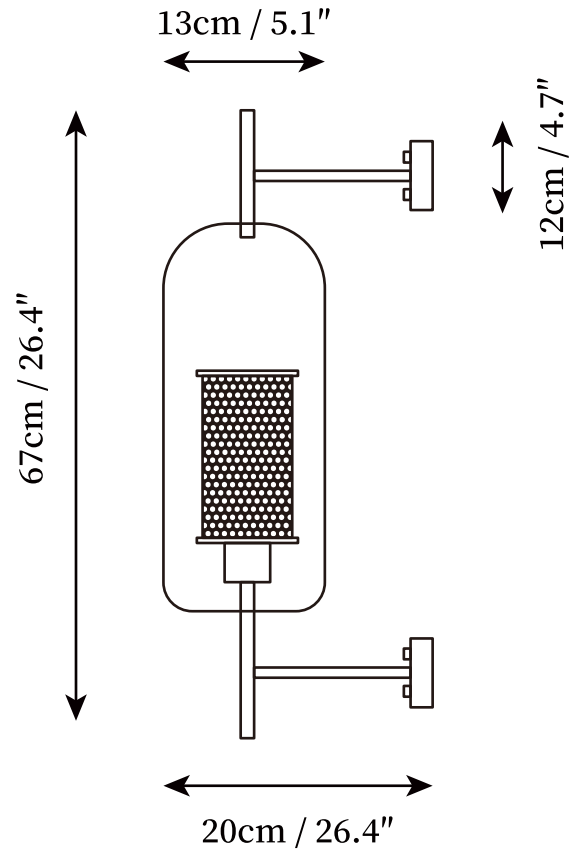

SPECIFICATION SHEET

SPECIFICATION DETAILS

*For custom options, consult factory for details

Fixture Dimensions	D 7.9" x H 21.6"
Light source	E26 or E27 (bulb not included)
Wattage	MAX 40W incandescent bulb or LED equivalent.
Voltage	AC 110-240V
Mounting	Hardwired.
Dimming	Compatible with dimmable bulbs (bulb not included)
Control method	Compatible with common wall switches(not included)
Finishes	Copper plating, Silver, Black.
Shade Details	Clear, Amber.
Material	Glass, Metal.

SPECIFICATION SHEET

SPECIFICATION DETAILS

*For custom options, consult factory for details

Fixture Dimensions	D 5.9" x H 30.7"
Light source	E26 or E27 (bulb not included)
Wattage	MAX 40W incandescent bulb or LED equivalent.
Voltage	AC 110-240V
Mounting	Hardwired.
Dimming	Compatible with dimmable bulbs (bulb not included)
Control method	Compatible with common wall switches(not included)
Finishes	Copper plating, Silver, Black.
Shade Details	Clear, Amber.
Material	Glass, Metal.

SPECIFICATION SHEET

SPECIFICATION DETAILS

*For custom options, consult factory for details

Fixture Dimensions	D 7.9" x H 21.6"
Light source	E26 or E27 (bulb not included)
Wattage	MAX 40W incandescent bulb or LED equivalent.
Voltage	AC 110-240V
Mounting	Hardwired.
Dimming	Compatible with dimmable bulbs (bulb not included)
Control method	Compatible with common wall switches (not included)
Finishes	Copper plating, Silver, Black.
Shade Details	Clear, Amber.
Material	Glass, Metal.

SPECIFICATION SHEET

SPECIFICATION DETAILS

*For custom options, consult factory for details

Fixture Dimensions	D 9.8" x H 22.8"
Light source	E26 or E27 (bulb not included)
Wattage	MAX 40W incandescent bulb or LED equivalent.
Voltage	AC 110-240V
Mounting	Hardwired.
Dimming	Compatible with dimmable bulbs (bulb not included)
Control method	Compatible with common wall switches (not included)
Finishes	Copper plating, Silver, Black.
Shade Details	Clear, Amber.
Material	Glass, Metal.