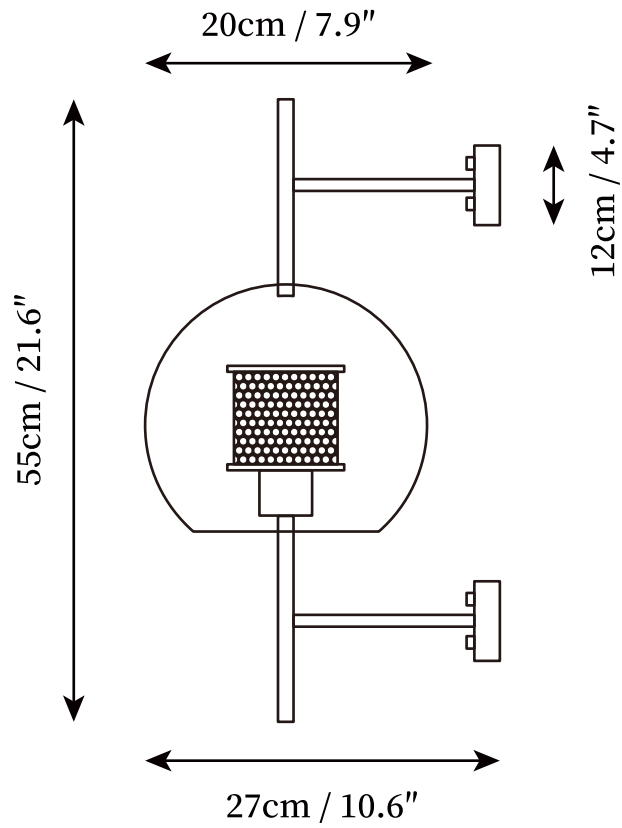

SPECIFICATION SHEET

SPECIFICATION DETAILS

*For custom options, consult factory for details

Fixture Dimensions	D 7.9" x H 21.6"
Light source	E26 or E27 (bulb not included)
Wattage	MAX 40W incandescent bulb or LED equivalent.
Voltage	AC 110-240V
Mounting	Hardwired.
Dimming	Compatible with dimmable bulbs (bulb not included)
Control method	Compatible with common wall switches(not included)
Finishes	Copper plating, Silver, Black.
Shade Details	Clear, Amber.
Material	Glass, Metal.

SPECIFICATION SHEET

SPECIFICATION DETAILS

*For custom options, consult factory for details

Fixture Dimensions	D 5.9" x H 30.7"
Light source	E26 or E27 (bulb not included)
Wattage	MAX 40W incandescent bulb or LED equivalent.
Voltage	AC 110-240V
Mounting	Hardwired.
Dimming	Compatible with dimmable bulbs (bulb not included)
Control method	Compatible with common wall switches(not included)
Finishes	Copper plating, Silver, Black.
Shade Details	Clear, Amber.
Material	Glass, Metal.

SPECIFICATION SHEET

SPECIFICATION DETAILS

*For custom options, consult factory for details

Fixture Dimensions	D 7.9" x H 21.6"
Light source	E26 or E27 (bulb not included)
Wattage	MAX 40W incandescent bulb or LED equivalent.
Voltage	AC 110-240V
Mounting	Hardwired.
Dimming	Compatible with dimmable bulbs (bulb not included)
Control method	Compatible with common wall switches (not included)
Finishes	Copper plating, Silver, Black.
Shade Details	Clear, Amber.
Material	Glass, Metal.

SPECIFICATION SHEET

SPECIFICATION DETAILS

*For custom options, consult factory for details

Fixture Dimensions	D 9.8" x H 22.8"
Light source	E26 or E27 (bulb not included)
Wattage	MAX 40W incandescent bulb or LED equivalent.
Voltage	AC 110-240V
Mounting	Hardwired.
Dimming	Compatible with dimmable bulbs (bulb not included)
Control method	Compatible with common wall switches (not included)
Finishes	Copper plating, Silver, Black.
Shade Details	Clear, Amber.
Material	Glass, Metal.