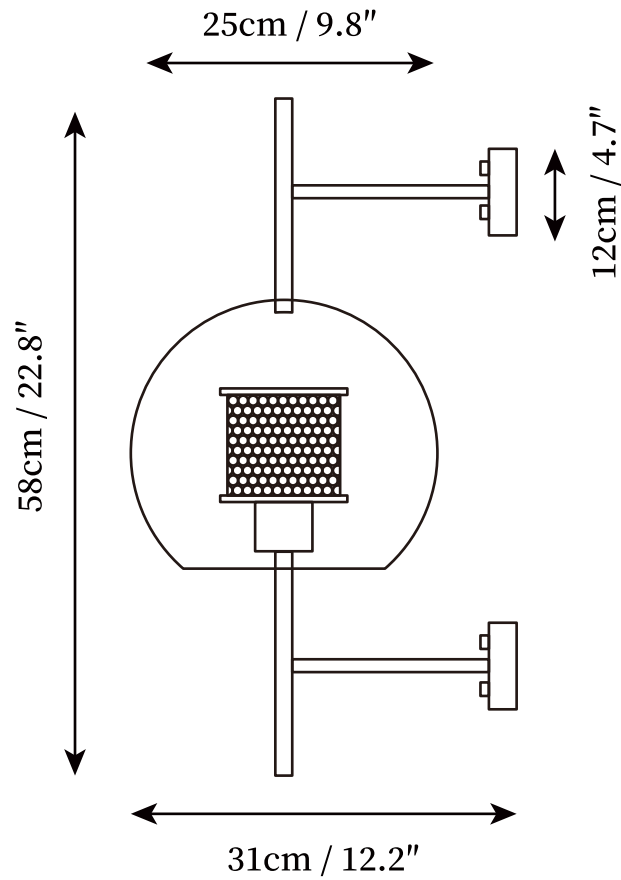

SPECIFICATION SHEET

SPECIFICATION DETAILS

*For custom options, consult factory for details

Fixture Dimensions	D 7.9" x H 21.6"
Light source	E26 or E27 (bulb not included)
Wattage	MAX 40W incandescent bulb or LED equivalent.
Voltage	AC 110-240V
Mounting	Hardwired.
Dimming	Compatible with dimmable bulbs (bulb not included)
Control method	Compatible with common wall switches(not included)
Finishes	Copper plating, Silver, Black.
Shade Details	Clear, Amber.
Material	Glass, Metal.

SPECIFICATION SHEET

SPECIFICATION DETAILS

*For custom options, consult factory for details

Fixture Dimensions	D 5.9" x H 30.7"
Light source	E26 or E27 (bulb not included)
Wattage	MAX 40W incandescent bulb or LED equivalent.
Voltage	AC 110-240V
Mounting	Hardwired.
Dimming	Compatible with dimmable bulbs (bulb not included)
Control method	Compatible with common wall switches(not included)
Finishes	Copper plating, Silver, Black.
Shade Details	Clear, Amber.
Material	Glass, Metal.

SPECIFICATION SHEET

SPECIFICATION DETAILS

*For custom options, consult factory for details

Fixture Dimensions	D 7.9" x H 21.6"
Light source	E26 or E27 (bulb not included)
Wattage	MAX 40W incandescent bulb or LED equivalent.
Voltage	AC 110-240V
Mounting	Hardwired.
Dimming	Compatible with dimmable bulbs (bulb not included)
Control method	Compatible with common wall switches (not included)
Finishes	Copper plating, Silver, Black.
Shade Details	Clear, Amber.
Material	Glass, Metal.

SPECIFICATION SHEET

SPECIFICATION DETAILS

*For custom options, consult factory for details

Fixture Dimensions	D 9.8" x H 22.8"
Light source	E26 or E27 (bulb not included)
Wattage	MAX 40W incandescent bulb or LED equivalent.
Voltage	AC 110-240V
Mounting	Hardwired.
Dimming	Compatible with dimmable bulbs (bulb not included)
Control method	Compatible with common wall switches (not included)
Finishes	Copper plating, Silver, Black.
Shade Details	Clear, Amber.
Material	Glass, Metal.