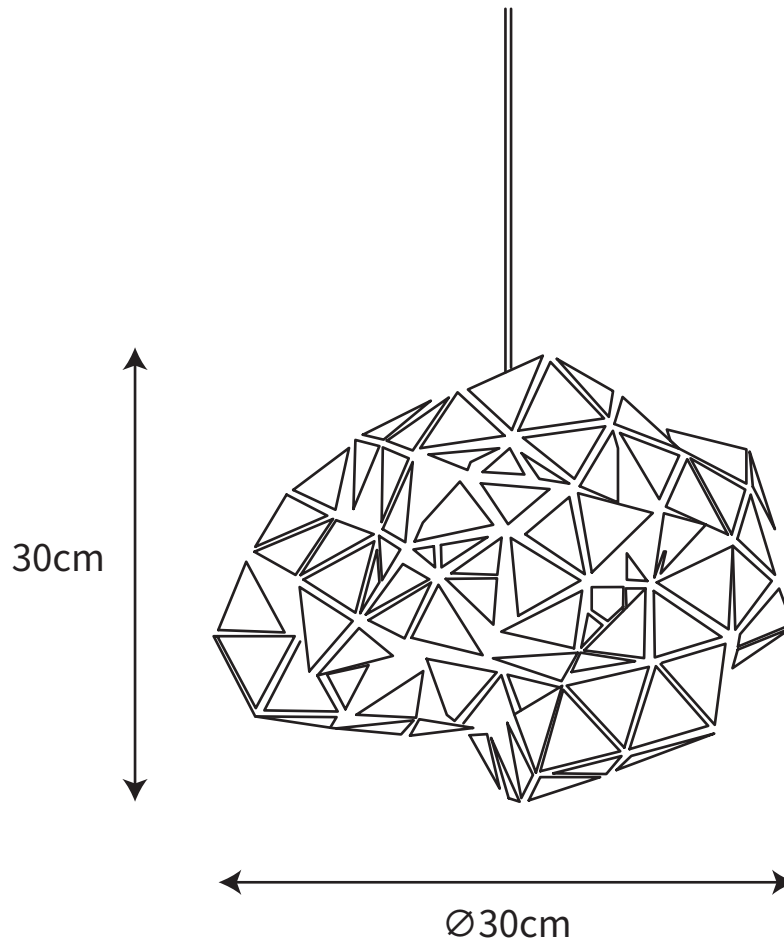

SPECIFICATION SHEET

SPECIFICATION DETAILS

*For custom options, consult factory for details

Fixture Dimensions	Dia 7.9" x H 7.9"
Light source	E27
Wattage	Max 40W
Voltage	AC 110-240V
Color Temperature	Based on the purchase of light bulbs
CRI(Ra)	80CRI
Mounting	Ceiling
Driver Required	NO
Optional Color Temps	Buy bulbs as needed
LED Rated Life	Based on bulb life (we do not supply bulbs)
Dimming	Dimming is not supported
Finishes	Chrome
Glass Details	Chrome
Material	Brass, Glass
Wire Length	59"
Wire Type	Black Coaxial Wire

SPECIFICATION SHEET

SPECIFICATION DETAILS

*For custom options, consult factory for details

Fixture Dimensions	Dia 11.8" x H 11.8"
Light source	E27
Wattage	Max 40W
Voltage	AC 110-240V
Color Temperature	Based on the purchase of light bulbs
CRI(Ra)	80CRI
Mounting	Ceiling
Driver Required	NO
Optional Color Temps	Buy bulbs as needed
LED Rated Life	Based on bulb life (we do not supply bulbs)
Dimming	Dimming is not supported
Finishes	Chrome
Glass Details	Chrome
Material	Brass, Glass
Wire Length	59"
Wire Type	Black Coaxial Wire
Warranty	2 Years
Certification	Compatible with North America, Saudi Arabia, Europe, Australia Certification

SPECIFICATION SHEET

SPECIFICATION DETAILS

*For custom options, consult factory for details

Fixture Dimensions	Dia 15.7" x H 15.7"
Light source	E27
Wattage	Max 40W
Voltage	AC 110-240V
Color Temperature	Based on the purchase of light bulbs
CRI(Ra)	80CRI
Mounting	Ceiling
Driver Required	NO
Optional Color Temps	Buy bulbs as needed
LED Rated Life	Based on bulb life (we do not supply bulbs)
Dimming	Dimming is not supported
Finishes	Chrome
Glass Details	Chrome
Material	Brass, Glass
Wire Length	59"
Wire Type	Black Coaxial Wire