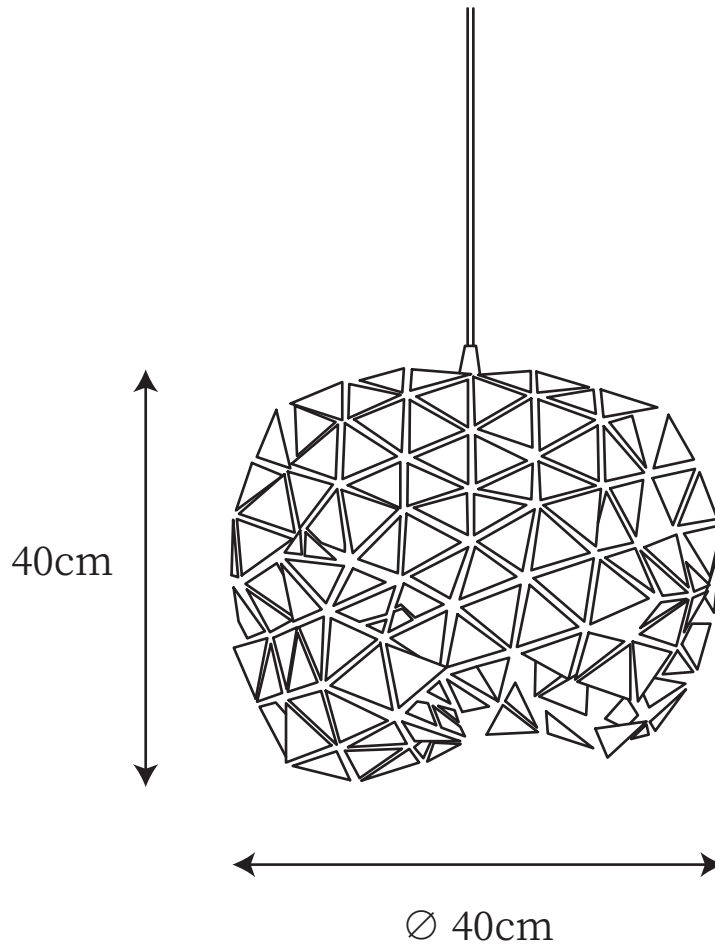

SPECIFICATION SHEET

SPECIFICATION DETAILS

*For custom options, consult factory for details

Fixture Dimensions	Dia 7.9" x H 7.9"
Light source	E27
Wattage	Max 40W
Voltage	AC 110-240V
Color Temperature	Based on the purchase of light bulbs
CRI(Ra)	80CRI
Mounting	Ceiling
Driver Required	NO
Optional Color Temps	Buy bulbs as needed
LED Rated Life	Based on bulb life (we do not supply bulbs)
Dimming	Dimming is not supported
Finishes	Chrome
Glass Details	Chrome
Material	Brass, Glass
Wire Length	59"
Wire Type	Black Coaxial Wire

SPECIFICATION SHEET

SPECIFICATION DETAILS

*For custom options, consult factory for details

Fixture Dimensions	Dia 11.8" x H 11.8"
Light source	E27
Wattage	Max 40W
Voltage	AC 110-240V
Color Temperature	Based on the purchase of light bulbs
CRI(Ra)	80CRI
Mounting	Ceiling
Driver Required	NO
Optional Color Temps	Buy bulbs as needed
LED Rated Life	Based on bulb life (we do not supply bulbs)
Dimming	Dimming is not supported
Finishes	Chrome
Glass Details	Chrome
Material	Brass, Glass
Wire Length	59"
Wire Type	Black Coaxial Wire
Warranty	2 Years
Certification	Compatible with North America, Saudi Arabia, Europe, Australia Certification

SPECIFICATION SHEET

SPECIFICATION DETAILS

*For custom options, consult factory for details

Fixture Dimensions	Dia 15.7" x H 15.7"
Light source	E27
Wattage	Max 40W
Voltage	AC 110-240V
Color Temperature	Based on the purchase of light bulbs
CRI(Ra)	80CRI
Mounting	Ceiling
Driver Required	NO
Optional Color Temps	Buy bulbs as needed
LED Rated Life	Based on bulb life (we do not supply bulbs)
Dimming	Dimming is not supported
Finishes	Chrome
Glass Details	Chrome
Material	Brass, Glass
Wire Length	59"
Wire Type	Black Coaxial Wire