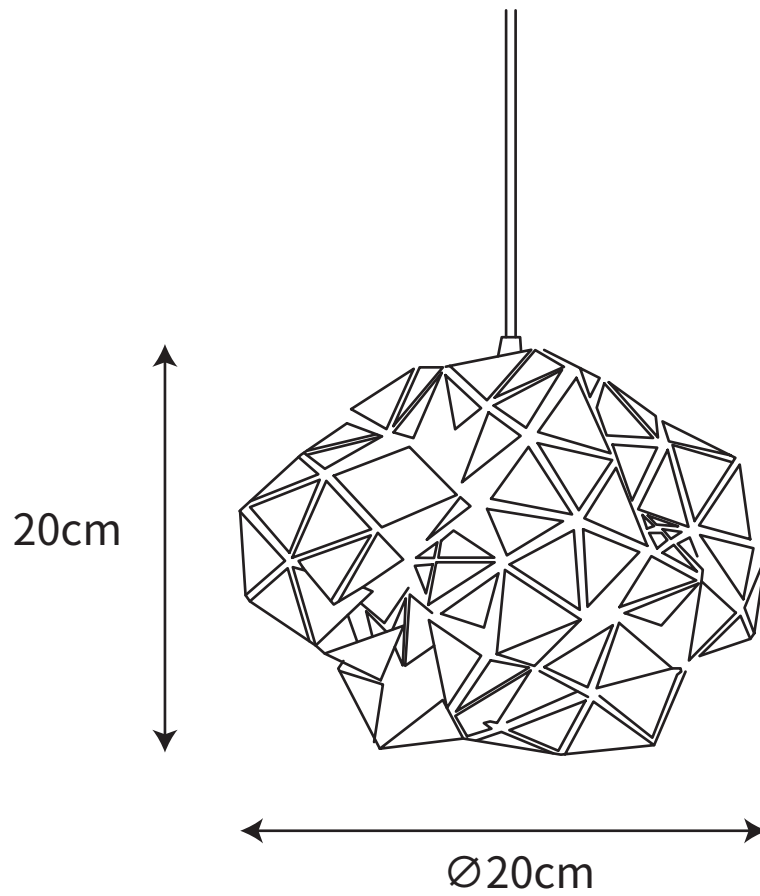

SPECIFICATION SHEET

SPECIFICATION DETAILS

*For custom options, consult factory for details

Fixture Dimensions	Dia 7.9" x H 7.9"
Light source	E27
Wattage	Max 40W
Voltage	AC 110-240V
Color Temperature	Based on the purchase of light bulbs
CRI(Ra)	80CRI
Mounting	Ceiling
Driver Required	NO
Optional Color Temps	Buy bulbs as needed
LED Rated Life	Based on bulb life (we do not supply bulbs)
Dimming	Dimming is not supported
Finishes	Chrome
Glass Details	Chrome
Material	Brass, Glass
Wire Length	59"
Wire Type	Black Coaxial Wire

SPECIFICATION SHEET

SPECIFICATION DETAILS

*For custom options, consult factory for details

Fixture Dimensions	Dia 11.8" x H 11.8"
Light source	E27
Wattage	Max 40W
Voltage	AC 110-240V
Color Temperature	Based on the purchase of light bulbs
CRI(Ra)	80CRI
Mounting	Ceiling
Driver Required	NO
Optional Color Temps	Buy bulbs as needed
LED Rated Life	Based on bulb life (we do not supply bulbs)
Dimming	Dimming is not supported
Finishes	Chrome
Glass Details	Chrome
Material	Brass, Glass
Wire Length	59"
Wire Type	Black Coaxial Wire
Warranty	2 Years
Certification	Compatible with North America, Saudi Arabia, Europe, Australia Certification

SPECIFICATION SHEET

SPECIFICATION DETAILS

*For custom options, consult factory for details

Fixture Dimensions	Dia 15.7" x H 15.7"
Light source	E27
Wattage	Max 40W
Voltage	AC 110-240V
Color Temperature	Based on the purchase of light bulbs
CRI(Ra)	80CRI
Mounting	Ceiling
Driver Required	NO
Optional Color Temps	Buy bulbs as needed
LED Rated Life	Based on bulb life (we do not supply bulbs)
Dimming	Dimming is not supported
Finishes	Chrome
Glass Details	Chrome
Material	Brass, Glass
Wire Length	59"
Wire Type	Black Coaxial Wire