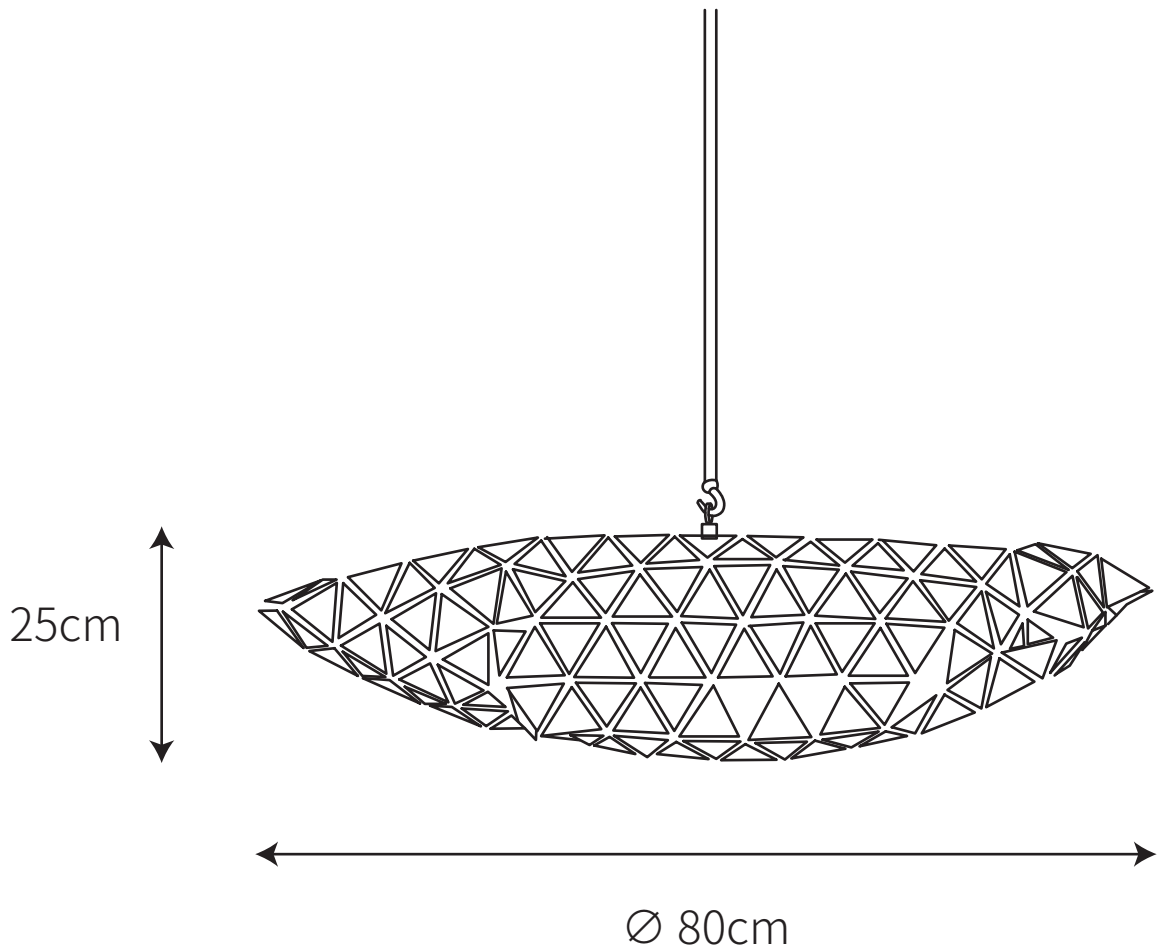

SPECIFICATION SHEET

SPECIFICATION DETAILS

*For custom options, consult factory for details

Fixture Dimensions	Dia 31.5" x H 9.8"
Light source	E27
Wattage	Max 40W
Voltage	AC 110-240V
Color Temperature	Based on the purchase of light bulbs
CRI(Ra)	80CRI
Mounting	Ceiling
Driver Required	NO
Optional Color Temps	Buy bulbs as needed
LED Rated Life	Based on bulb life (we do not supply bulbs)
Dimming	Dimming is not supported
Finishes	Chrome
Glass Details	Chrome
Material	Brass, Glass
Wire Length	59"
Wire Type	Black Coaxial Wire