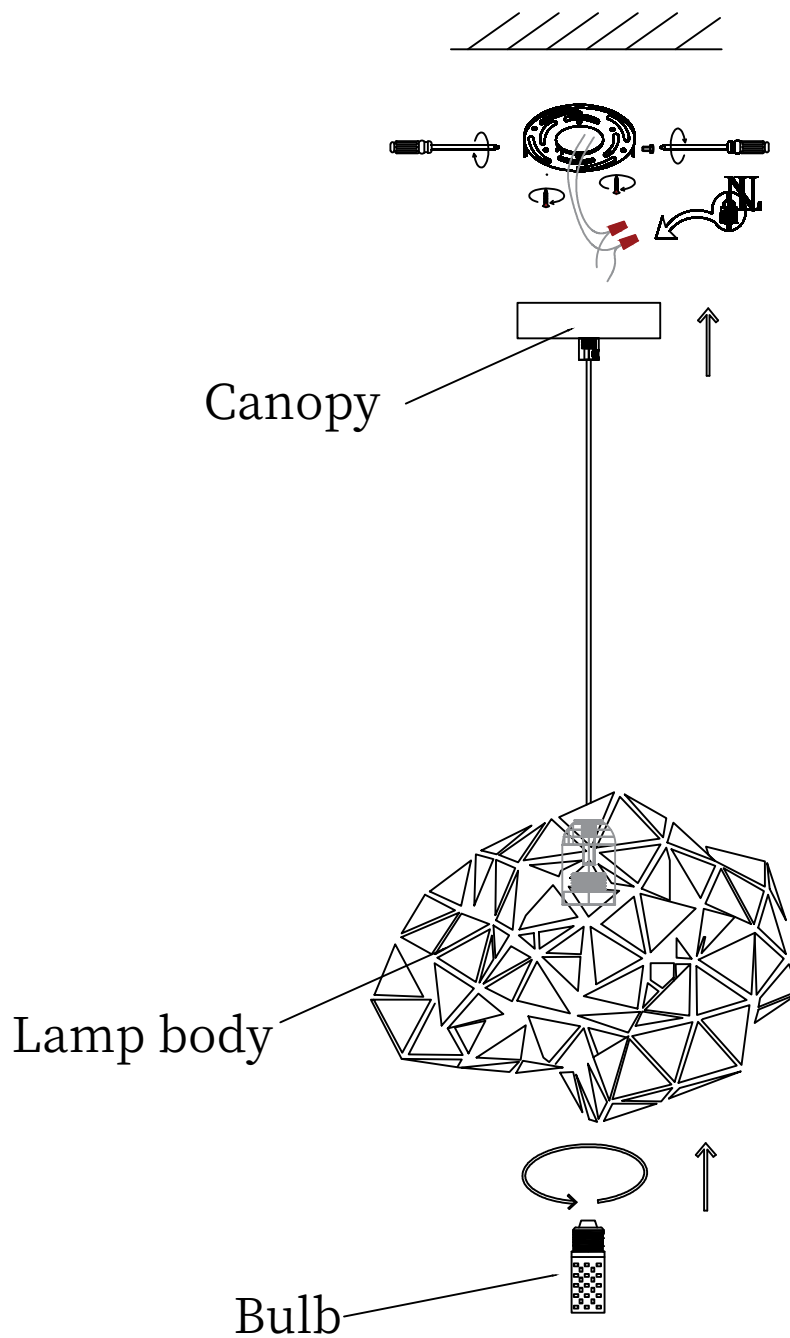

## Geometric Panel Pendant Lamp-20

Install the hanging plate on the ceiling first

Install light bulb

Insert the lamp body

Finally, install the lamp body on the hanging plate

## Geometric Panel Pendant Lamp-30

Install the hanging plate on the ceiling first

Install light bulb

Insert the lamp body

Finally, install the lamp body on the hanging plate

## Geometric Panel Pendant Lamp-40

Install the hanging plate on the ceiling first

Install light bulb

Insert the lamp body

Finally, install the lamp body on the hanging plate

## Geometric Panel Pendant Lamp-80X25

Install the hanging plate on the ceiling first

Install light bulb

Insert the lamp body

Finally, install the lamp body on the hanging plate