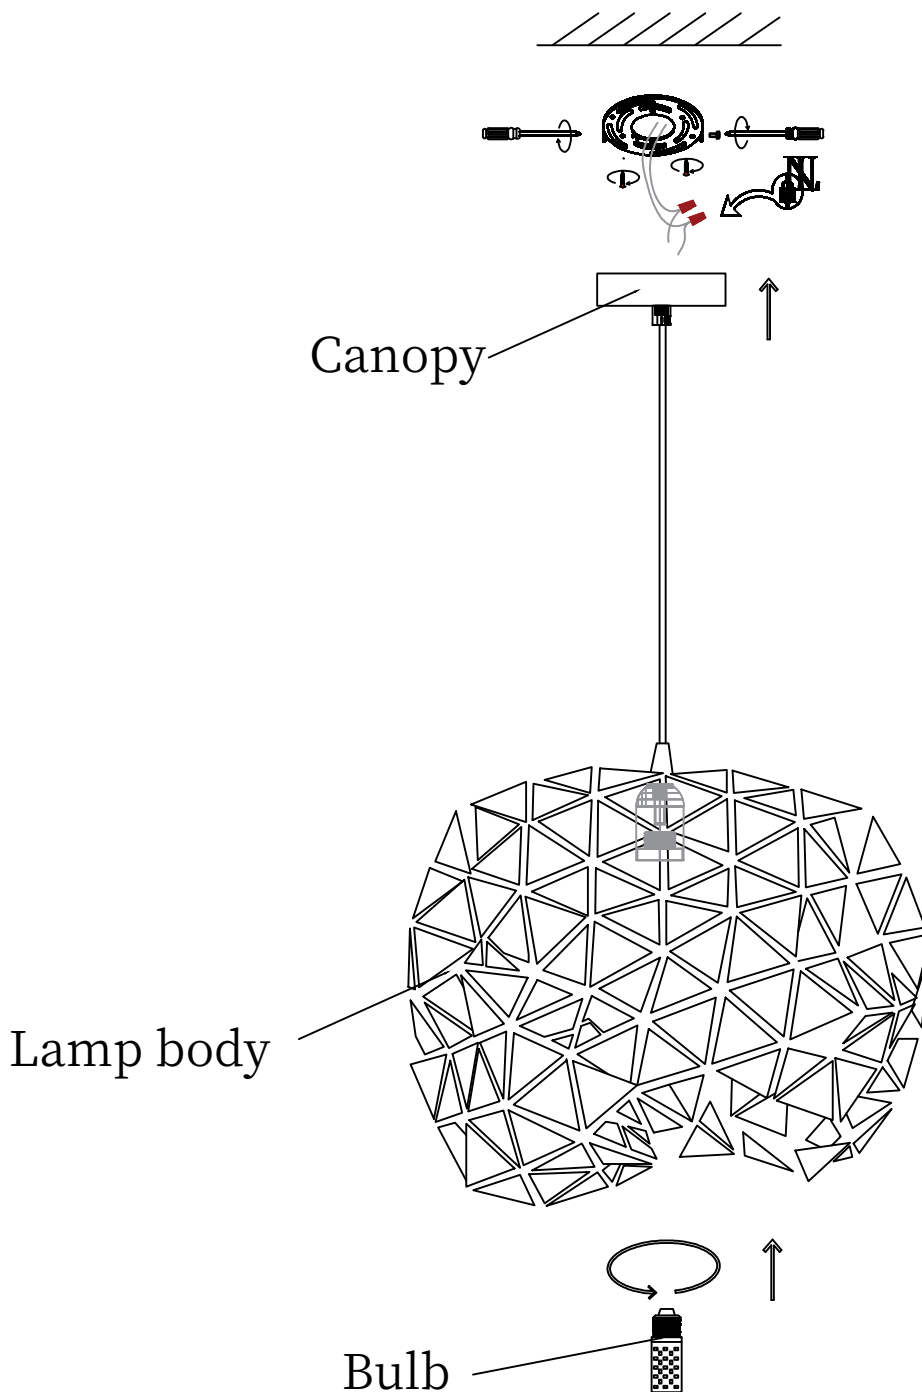

## Geometric Panel Pendant Lamp-20

Install the hanging plate on the ceiling first

Install light bulb

Insert the lamp body

Finally, install the lamp body on the hanging plate

## Geometric Panel Pendant Lamp-30

Install the hanging plate on the ceiling first

Install light bulb

Insert the lamp body

Finally, install the lamp body on the hanging plate

## Geometric Panel Pendant Lamp-40

Install the hanging plate on the ceiling first

Install light bulb

Insert the lamp body

Finally, install the lamp body on the hanging plate

## Geometric Panel Pendant Lamp-80X25

Install the hanging plate on the ceiling first

Install light bulb

Insert the lamp body

Finally, install the lamp body on the hanging plate