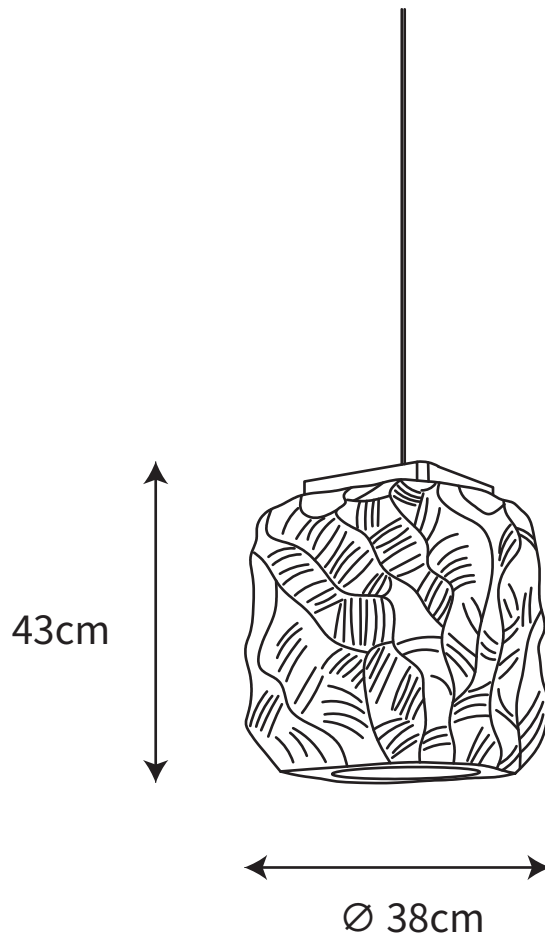

SPECIFICATION SHEET

SPECIFICATION DETAILS

*For custom options, consult factory for details

	D 11.8" x H 21.3"
Light source	E27
Wattage	Max 40W
Voltage	AC 110-240V
Color Temperature	Based on the purchase of light bulbs
CRI(Ra)	80CRI
Mounting	Ceiling
Driver Required	NO
Optional Color Temps	Buy bulbs as needed
LED Rated Life	Based on bulb life (we do not supply bulbs)
Dimming	Dimming is not supported
Finishes	Light grey
Glass Details	No
Material	Resin
Wire Length	59"
Wire Type	White Coaxial Wire

SPECIFICATION SHEET

SPECIFICATION DETAILS

*For custom options, consult factory for details

	D 15" x H 16.9"
Light source	E27
Wattage	Max 40W
Voltage	AC 110-240V
Color Temperature	Based on the purchase of light bulbs
CRI(Ra)	80CRI
Mounting	Ceiling
Driver Required	NO
Optional Color Temps	Buy bulbs as needed
LED Rated Life	Based on bulb life (we do not supply bulbs)
Dimming	Dimming is not supported
Finishes	Light grey
Glass Details	No
Material	Resin
Wire Length	59"
Wire Type	White Coaxial Wire

SPECIFICATION SHEET

SPECIFICATION DETAILS

*For custom options, consult factory for details

	D 16.5" x H 16.5"
Light source	E27
Wattage	Max 40W
Voltage	AC 110-240V
Color Temperature	Based on the purchase of light bulbs
CRI(Ra)	80CRI
Mounting	Ceiling
Driver Required	NO
Optional Color Temps	Buy bulbs as needed
LED Rated Life	Based on bulb life (we do not supply bulbs)
Dimming	Dimming is not supported
Finishes	Light grey
Glass Details	No
Material	Resin
Wire Length	59"
Wire Type	White Coaxial Wire