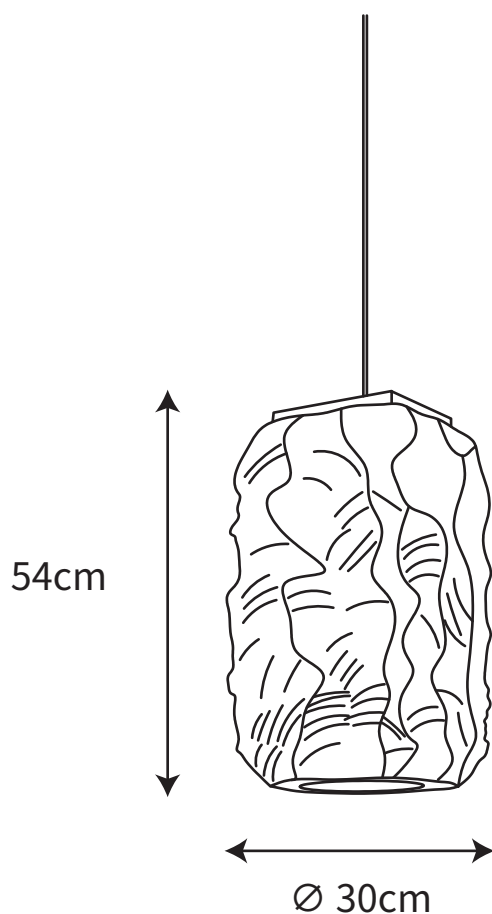

SPECIFICATION SHEET

SPECIFICATION DETAILS

*For custom options, consult factory for details

	D 11.8" x H 21.3"
Light source	E27
Wattage	Max 40W
Voltage	AC 110-240V
Color Temperature	Based on the purchase of light bulbs
CRI(Ra)	80CRI
Mounting	Ceiling
Driver Required	NO
Optional Color Temps	Buy bulbs as needed
LED Rated Life	Based on bulb life (we do not supply bulbs)
Dimming	Dimming is not supported
Finishes	Light grey
Glass Details	No
Material	Resin
Wire Length	59"
Wire Type	White Coaxial Wire

SPECIFICATION SHEET

SPECIFICATION DETAILS

*For custom options, consult factory for details

	D 15" x H 16.9"
Light source	E27
Wattage	Max 40W
Voltage	AC 110-240V
Color Temperature	Based on the purchase of light bulbs
CRI(Ra)	80CRI
Mounting	Ceiling
Driver Required	NO
Optional Color Temps	Buy bulbs as needed
LED Rated Life	Based on bulb life (we do not supply bulbs)
Dimming	Dimming is not supported
Finishes	Light grey
Glass Details	No
Material	Resin
Wire Length	59"
Wire Type	White Coaxial Wire

SPECIFICATION SHEET

SPECIFICATION DETAILS

*For custom options, consult factory for details

	D 16.5" x H 16.5"
Light source	E27
Wattage	Max 40W
Voltage	AC 110-240V
Color Temperature	Based on the purchase of light bulbs
CRI(Ra)	80CRI
Mounting	Ceiling
Driver Required	NO
Optional Color Temps	Buy bulbs as needed
LED Rated Life	Based on bulb life (we do not supply bulbs)
Dimming	Dimming is not supported
Finishes	Light grey
Glass Details	No
Material	Resin
Wire Length	59"
Wire Type	White Coaxial Wire