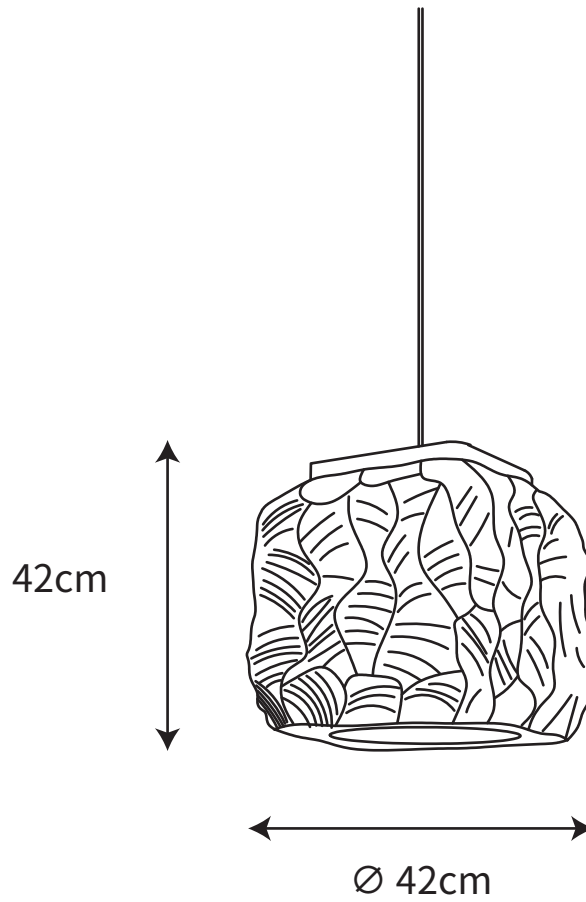

SPECIFICATION SHEET

SPECIFICATION DETAILS

*For custom options, consult factory for details

	D 11.8" x H 21.3"
Light source	E27
Wattage	Max 40W
Voltage	AC 110-240V
Color Temperature	Based on the purchase of light bulbs
CRI(Ra)	80CRI
Mounting	Ceiling
Driver Required	NO
Optional Color Temps	Buy bulbs as needed
LED Rated Life	Based on bulb life (we do not supply bulbs)
Dimming	Dimming is not supported
Finishes	Light grey
Glass Details	No
Material	Resin
Wire Length	59"
Wire Type	White Coaxial Wire

SPECIFICATION SHEET

SPECIFICATION DETAILS

*For custom options, consult factory for details

	D 15" x H 16.9"
Light source	E27
Wattage	Max 40W
Voltage	AC 110-240V
Color Temperature	Based on the purchase of light bulbs
CRI(Ra)	80CRI
Mounting	Ceiling
Driver Required	NO
Optional Color Temps	Buy bulbs as needed
LED Rated Life	Based on bulb life (we do not supply bulbs)
Dimming	Dimming is not supported
Finishes	Light grey
Glass Details	No
Material	Resin
Wire Length	59"
Wire Type	White Coaxial Wire

SPECIFICATION SHEET

SPECIFICATION DETAILS

*For custom options, consult factory for details

	D 16.5" x H 16.5"
Light source	E27
Wattage	Max 40W
Voltage	AC 110-240V
Color Temperature	Based on the purchase of light bulbs
CRI(Ra)	80CRI
Mounting	Ceiling
Driver Required	NO
Optional Color Temps	Buy bulbs as needed
LED Rated Life	Based on bulb life (we do not supply bulbs)
Dimming	Dimming is not supported
Finishes	Light grey
Glass Details	No
Material	Resin
Wire Length	59"
Wire Type	White Coaxial Wire