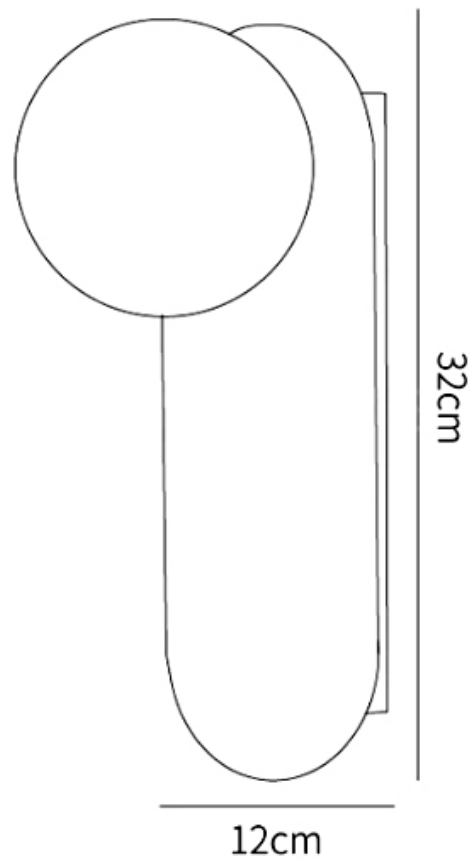

SPECIFICATION SHEET

SPECIFICATION DETAILS

*For custom options, consult factory for details

Fixture Dimensions	W 4.7" x H 12.6" x D 5.9"
Light source	G9 (bulb not included)
Wattage	MAX 5W incandescent bulb or LED equivalent.
Voltage	AC 110-240V
Mounting	Hardwired.
Dimming	Compatible with dimmable bulbs (bulb not included)
Control method	Compatible with common wall switches(not included)
Finishes	Brass, Black
Glass Options	White
Material	Brass, Glass.