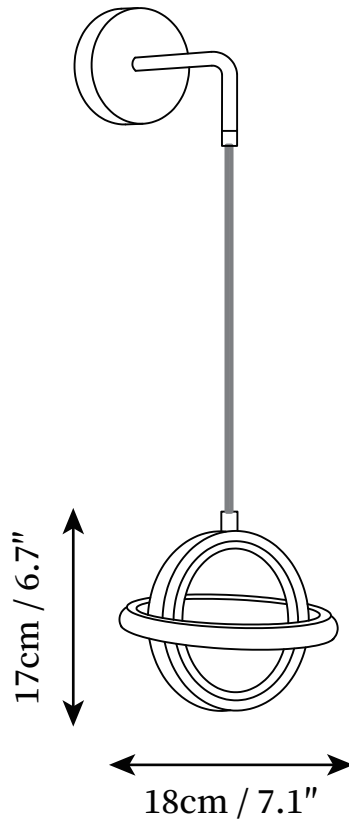

# SPECIFICATION SHEET

---

## SPECIFICATION DETAILS

\*For custom options, consult factory for details

<b>Fixture Dimensions</b>	W 7.1" x H 13.8"
<b>Light source</b>	Integrated LED
<b>Wattage</b>	10W
<b>Voltage</b>	AC 110-240V
<b>Color Temperature</b>	3000k
<b>CRI(Ra)</b>	80CRI
<b>Mounting</b>	Wall
<b>Driver Required</b>	Yes
<b>Optional Color Temps</b>	Warm Light (3000K), Neutral Light (4500K), Cool Light (6000K)
<b>LED Rated Life</b>	30000hours
<b>Dimming</b>	Dimming is not supported
<b>Finishes</b>	Brass, Black
<b>Shade Details</b>	White
<b>Material</b>	Brass, Silicone
<b>Wire Length</b>	No
<b>Wire Type</b>	No

## SPECIFICATION DETAILS

\*For custom options, consult factory for details

<b>Fixture Dimensions</b>	W 7.1" x H 6.7"
<b>Light source</b>	Integrated LED
<b>Wattage</b>	10W
<b>Voltage</b>	AC 110-240V
<b>Color Temperature</b>	3000k
<b>CRI(Ra)</b>	80CRI
<b>Mounting</b>	Wall
<b>Driver Required</b>	Yes
<b>Optional Color Temps</b>	Warm Light (3000K), Neutral Light (4500K), Cool Light (6000K)
<b>LED Rated Life</b>	30000hours
<b>Dimming</b>	Dimming is not supported
<b>Finishes</b>	Brass, Black
<b>Shade Details</b>	White
<b>Material</b>	Brass, Silicone
<b>Wire Length</b>	No
<b>Wire Type</b>	No