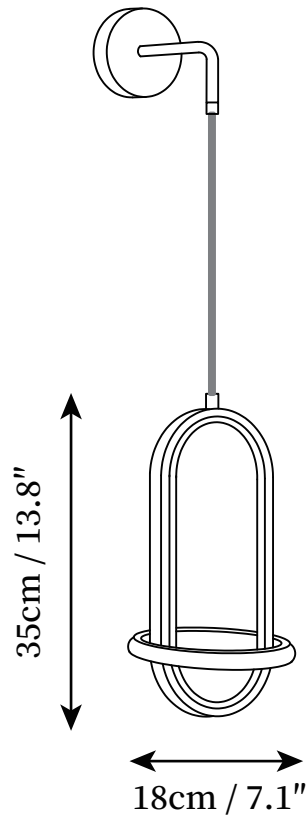

# SPECIFICATION SHEET

---

## SPECIFICATION DETAILS

\*For custom options, consult factory for details

<b>Fixture Dimensions</b>	W 7.1" x H 13.8"
<b>Light source</b>	Integrated LED
<b>Wattage</b>	10W
<b>Voltage</b>	AC 110-240V
<b>Color Temperature</b>	3000k
<b>CRI(Ra)</b>	80CRI
<b>Mounting</b>	Wall
<b>Driver Required</b>	Yes
<b>Optional Color Temps</b>	Warm Light (3000K), Neutral Light (4500K), Cool Light (6000K)
<b>LED Rated Life</b>	30000hours
<b>Dimming</b>	Dimming is not supported
<b>Finishes</b>	Brass, Black
<b>Shade Details</b>	White
<b>Material</b>	Brass, Silicone
<b>Wire Length</b>	No
<b>Wire Type</b>	No

## SPECIFICATION DETAILS

\*For custom options, consult factory for details

<b>Fixture Dimensions</b>	W 7.1" x H 6.7"
<b>Light source</b>	Integrated LED
<b>Wattage</b>	10W
<b>Voltage</b>	AC 110-240V
<b>Color Temperature</b>	3000k
<b>CRI(Ra)</b>	80CRI
<b>Mounting</b>	Wall
<b>Driver Required</b>	Yes
<b>Optional Color Temps</b>	Warm Light (3000K), Neutral Light (4500K), Cool Light (6000K)
<b>LED Rated Life</b>	30000hours
<b>Dimming</b>	Dimming is not supported
<b>Finishes</b>	Brass, Black
<b>Shade Details</b>	White
<b>Material</b>	Brass, Silicone
<b>Wire Length</b>	No
<b>Wire Type</b>	No