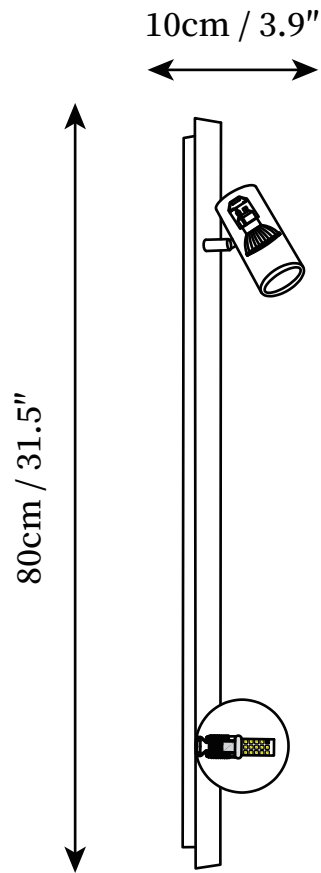

## SPECIFICATION DETAILS

\*For custom options, consult factory for details

<b>Fixture Dimensions</b>	W 3.9" x H 31.5"
<b>Light source</b>	G9 & GU10
<b>Wattage</b>	5W
<b>Voltage</b>	AC 110-240V
<b>Color Temperature</b>	Based on the purchase of light bulbs
<b>CRI(Ra)</b>	80CRI
<b>Mounting</b>	Wall
<b>Driver Required</b>	No
<b>Optional Color Temps</b>	Buy bulbs as needed
<b>LED Rated Life</b>	Based on bulb life (we do not supply bulbs)
<b>Dimming</b>	Dimming is not supported
<b>Finishes</b>	Brass, Black
<b>Shade Details</b>	White
<b>Material</b>	Brass, Glass
<b>Wire Length</b>	No
<b>Wire Type</b>	No