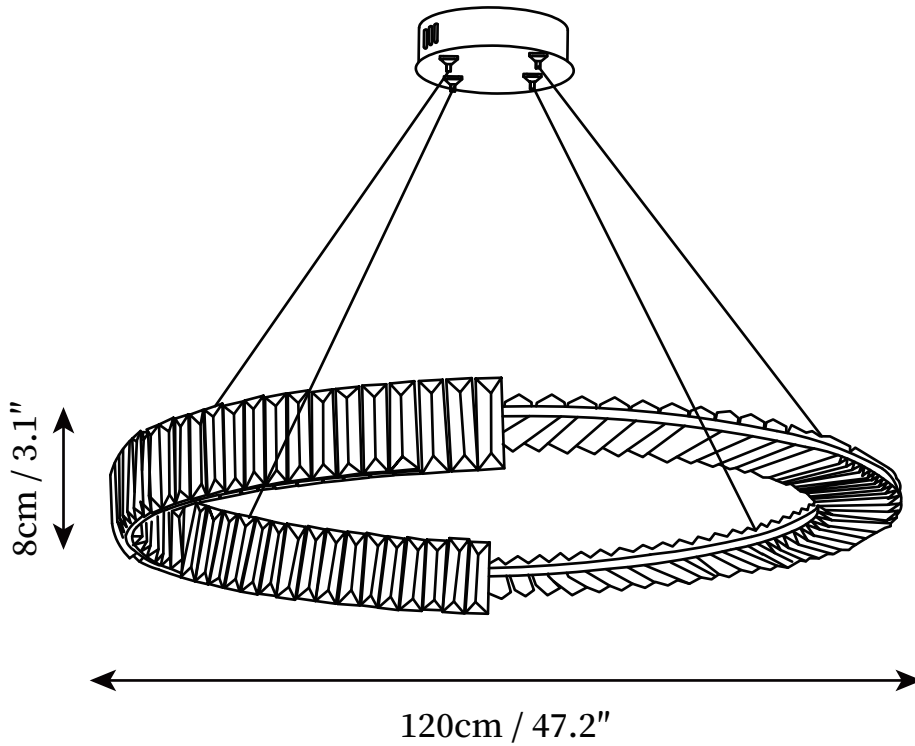

SPECIFICATION SHEET

SPECIFICATION DETAILS

*For custom options, consult factory for details

Fixture Dimensions	D 47.2" x H 3.1"
Light source	Integrated LED
Wattage	120W
Voltage	AC 110-240V
Color Temperature	3000k
CRI(Ra)	80CRI
Mounting	Ceiling
Driver Required	Yes
Optional Color Temps	Warm Light (3000K), Neutral Light (4500K), Cool Light (6000K)
LED Rated Life	30000hours
Dimming	Dimming is not supported
Finishes	Gold
Shade Details	Clear
Material	Metal, Stainless Steel, Crystal
Wire Length	59"
Wire Type	Clear Coaxial Wire