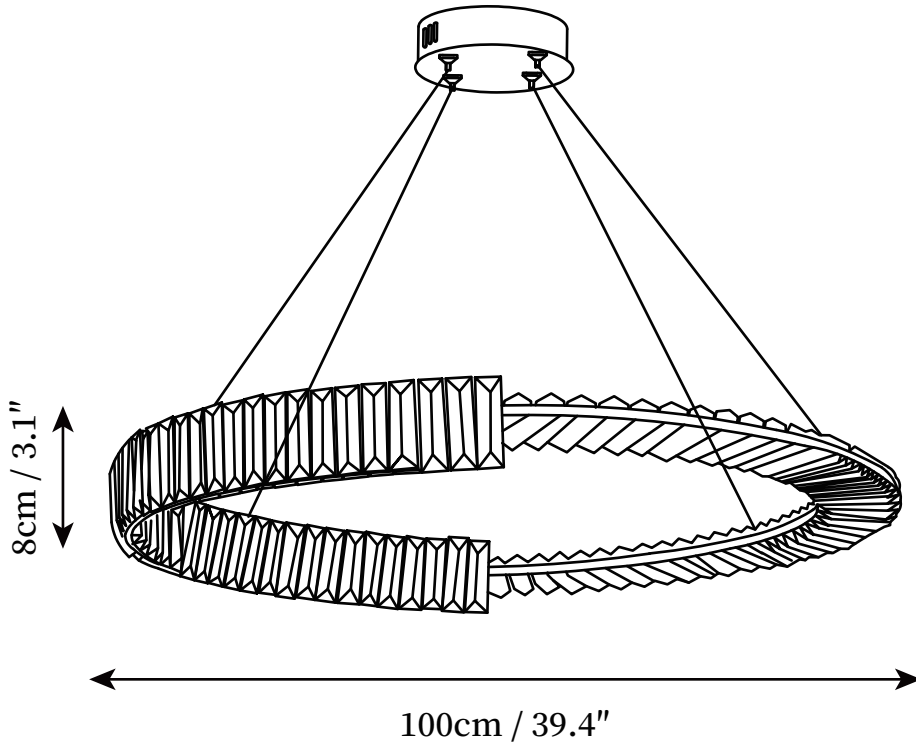

SPECIFICATION SHEET

SPECIFICATION DETAILS

*For custom options, consult factory for details

Fixture Dimensions	D 39.4" x H 3.1"
Light source	Integrated LED
Wattage	100W
Voltage	AC 110-240V
Color Temperature	3000k
CRI(Ra)	80CRI
Mounting	Ceiling
Driver Required	Yes
Optional Color Temps	Warm Light (3000K), Neutral Light (4500K), Cool Light (6000K)
LED Rated Life	30000hours
Dimming	Dimming is not supported
Finishes	Gold
Shade Details	Clear
Material	Metal, Stainless Steel, Crystal
Wire Length	59"
Wire Type	Clear Coaxial Wire