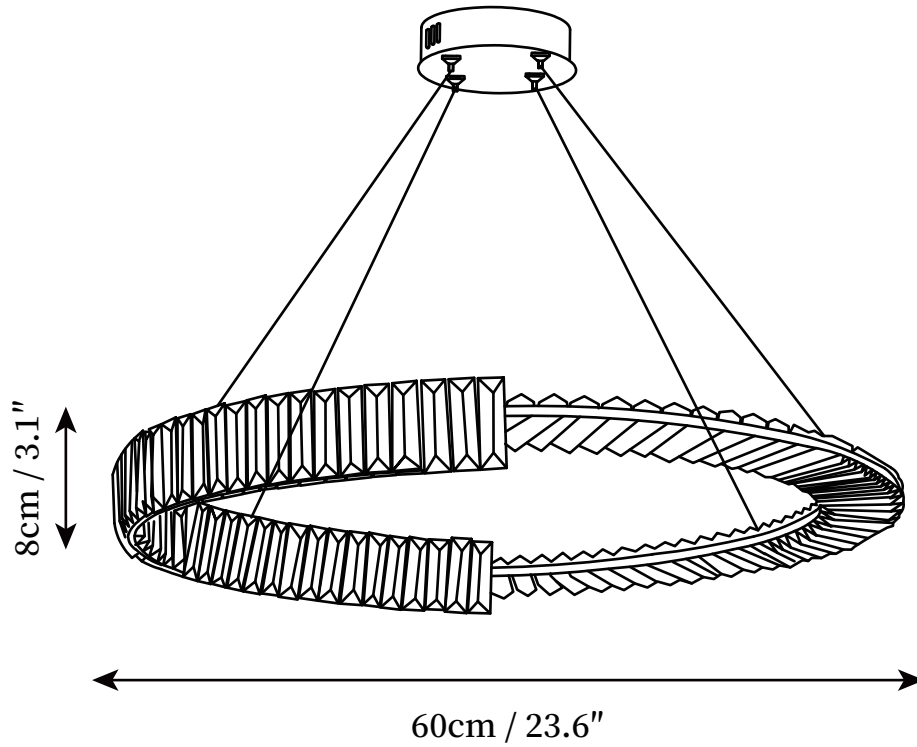

SPECIFICATION SHEET

SPECIFICATION DETAILS

*For custom options, consult factory for details

Fixture Dimensions	D 15.7" x H 3.1"
Light source	Integrated LED
Wattage	20W
Voltage	AC 110-240V
Color Temperature	3000k
CRI(Ra)	80CRI
Mounting	Ceiling
Driver Required	Yes
Optional Color Temps	Warm Light (3000K), Neutral Light (4500K), Cool Light (6000K)
LED Rated Life	30000hours
Dimming	Dimming is not supported
Finishes	Gold
Shade Details	Clear
Material	Metal, Stainless Steel, Crystal
Wire Length	59"
Wire Type	Clear Coaxial Wire

SPECIFICATION SHEET

SPECIFICATION DETAILS

*For custom options, consult factory for details

Fixture Dimensions	D 19.7" x H 3.1"
Light source	Integrated LED
Wattage	40W
Voltage	AC 110-240V
Color Temperature	3000k
CRI(Ra)	80CRI
Mounting	Ceiling
Driver Required	Yes
Optional Color Temps	Warm Light (3000K), Neutral Light (4500K), Cool Light (6000K)
LED Rated Life	30000hours
Dimming	Dimming is not supported
Finishes	Gold
Shade Details	Clear
Material	Metal, Stainless Steel, Crystal
Wire Length	59"
Wire Type	Clear Coaxial Wire

SPECIFICATION SHEET

SPECIFICATION DETAILS

*For custom options, consult factory for details

Fixture Dimensions	D 23.6" x H 3.1"
Light source	Integrated LED
Wattage	60W
Voltage	AC 110-240V
Color Temperature	3000k
CRI(Ra)	80CRI
Mounting	Ceiling
Driver Required	Yes
Optional Color Temps	Warm Light (3000K), Neutral Light (4500K), Cool Light (6000K)
LED Rated Life	30000hours
Dimming	Dimming is not supported
Finishes	Gold
Shade Details	Clear
Material	Metal, Stainless Steel, Crystal
Wire Length	59"
Wire Type	Clear Coaxial Wire