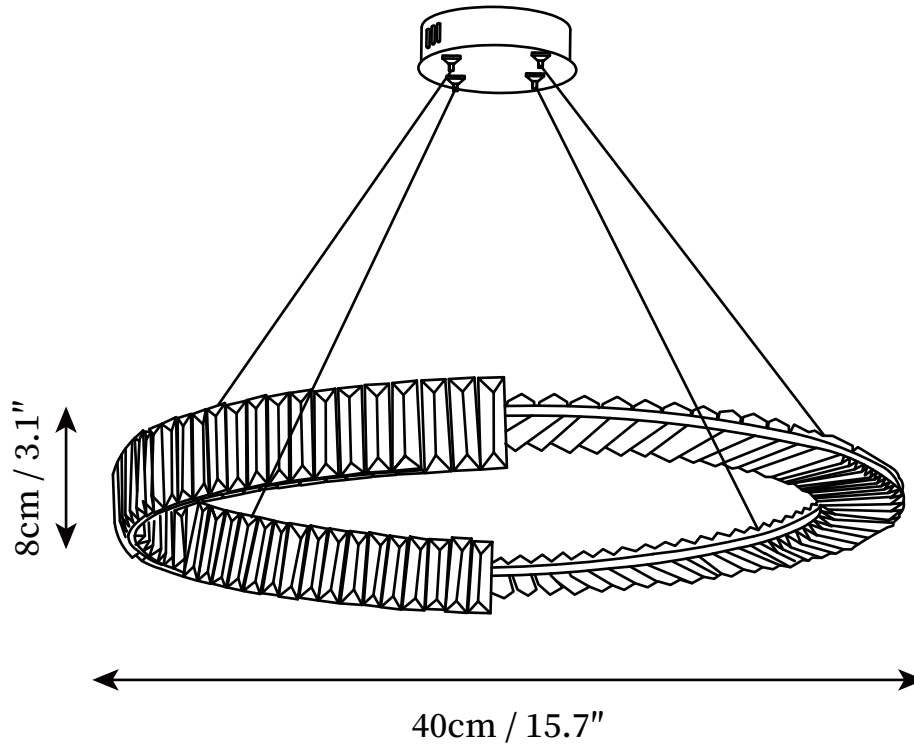

SPECIFICATION SHEET

SPECIFICATION DETAILS

*For custom options, consult factory for details

Fixture Dimensions	D 15.7" x H 3.1"
Light source	Integrated LED
Wattage	20W
Voltage	AC 110-240V
Color Temperature	3000k
CRI(Ra)	80CRI
Mounting	Ceiling
Driver Required	Yes
Optional Color Temps	Warm Light (3000K), Neutral Light (4500K), Cool Light (6000K)
LED Rated Life	30000hours
Dimming	Dimming is not supported
Finishes	Gold
Shade Details	Clear
Material	Metal, Stainless Steel, Crystal
Wire Length	59"
Wire Type	Clear Coaxial Wire

SPECIFICATION SHEET

SPECIFICATION DETAILS

*For custom options, consult factory for details

Fixture Dimensions	D 19.7" x H 3.1"
Light source	Integrated LED
Wattage	40W
Voltage	AC 110-240V
Color Temperature	3000k
CRI(Ra)	80CRI
Mounting	Ceiling
Driver Required	Yes
Optional Color Temps	Warm Light (3000K), Neutral Light (4500K), Cool Light (6000K)
LED Rated Life	30000hours
Dimming	Dimming is not supported
Finishes	Gold
Shade Details	Clear
Material	Metal, Stainless Steel, Crystal
Wire Length	59"
Wire Type	Clear Coaxial Wire

SPECIFICATION SHEET

SPECIFICATION DETAILS

*For custom options, consult factory for details

Fixture Dimensions	D 23.6" x H 3.1"
Light source	Integrated LED
Wattage	60W
Voltage	AC 110-240V
Color Temperature	3000k
CRI(Ra)	80CRI
Mounting	Ceiling
Driver Required	Yes
Optional Color Temps	Warm Light (3000K), Neutral Light (4500K), Cool Light (6000K)
LED Rated Life	30000hours
Dimming	Dimming is not supported
Finishes	Gold
Shade Details	Clear
Material	Metal, Stainless Steel, Crystal
Wire Length	59"
Wire Type	Clear Coaxial Wire