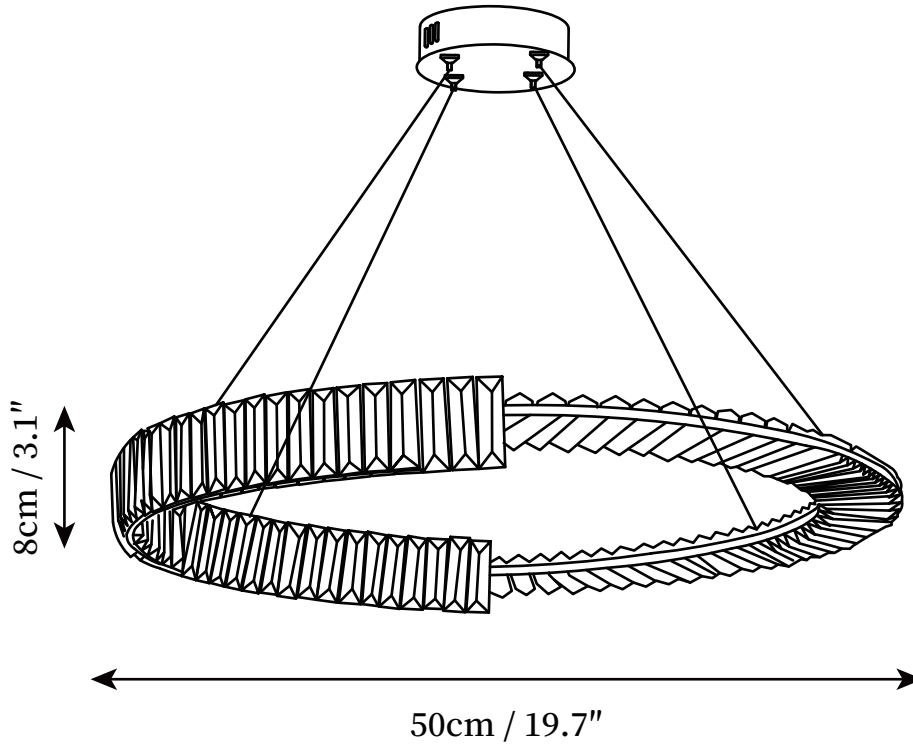

SPECIFICATION SHEET

SPECIFICATION DETAILS

*For custom options, consult factory for details

Fixture Dimensions	D 15.7" x H 3.1"
Light source	Integrated LED
Wattage	20W
Voltage	AC 110-240V
Color Temperature	3000k
CRI(Ra)	80CRI
Mounting	Ceiling
Driver Required	Yes
Optional Color Temps	Warm Light (3000K), Neutral Light (4500K), Cool Light (6000K)
LED Rated Life	30000hours
Dimming	Dimming is not supported
Finishes	Gold
Shade Details	Clear
Material	Metal, Stainless Steel, Crystal
Wire Length	59"
Wire Type	Clear Coaxial Wire

SPECIFICATION SHEET

SPECIFICATION DETAILS

*For custom options, consult factory for details

Fixture Dimensions	D 19.7" x H 3.1"
Light source	Integrated LED
Wattage	40W
Voltage	AC 110-240V
Color Temperature	3000k
CRI(Ra)	80CRI
Mounting	Ceiling
Driver Required	Yes
Optional Color Temps	Warm Light (3000K), Neutral Light (4500K), Cool Light (6000K)
LED Rated Life	30000hours
Dimming	Dimming is not supported
Finishes	Gold
Shade Details	Clear
Material	Metal, Stainless Steel, Crystal
Wire Length	59"
Wire Type	Clear Coaxial Wire

SPECIFICATION SHEET

SPECIFICATION DETAILS

*For custom options, consult factory for details

Fixture Dimensions	D 23.6" x H 3.1"
Light source	Integrated LED
Wattage	60W
Voltage	AC 110-240V
Color Temperature	3000k
CRI(Ra)	80CRI
Mounting	Ceiling
Driver Required	Yes
Optional Color Temps	Warm Light (3000K), Neutral Light (4500K), Cool Light (6000K)
LED Rated Life	30000hours
Dimming	Dimming is not supported
Finishes	Gold
Shade Details	Clear
Material	Metal, Stainless Steel, Crystal
Wire Length	59"
Wire Type	Clear Coaxial Wire