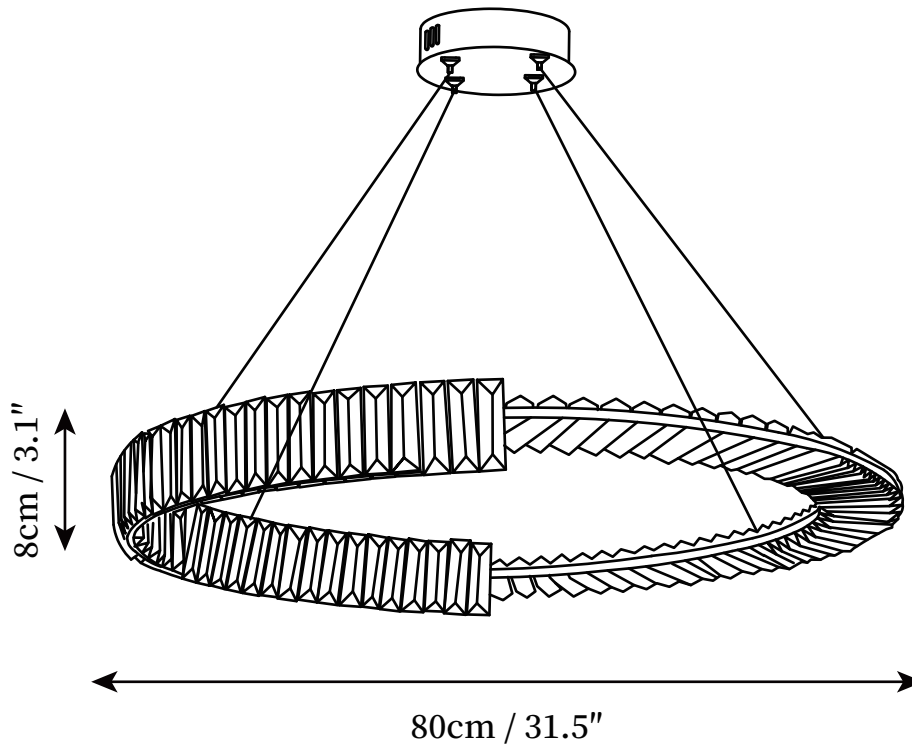

SPECIFICATION SHEET

SPECIFICATION DETAILS

*For custom options, consult factory for details

Fixture Dimensions	D 19.7" x H 3.1"
Light source	Integrated LED
Wattage	40W
Voltage	AC 110-240V
Color Temperature	3000k
CRI(Ra)	80CRI
Mounting	Ceiling
Driver Required	Yes
Optional Color Temps	Warm Light (3000K), Neutral Light (4500K), Cool Light (6000K)
LED Rated Life	30000hours
Dimming	Dimming is not supported
Finishes	Gold
Shade Details	Clear
Material	Metal, Stainless Steel, Crystal
Wire Length	59"
Wire Type	Clear Coaxial Wire

SPECIFICATION SHEET

SPECIFICATION DETAILS

*For custom options, consult factory for details

Fixture Dimensions	D 23.6" x H 3.1"
Light source	Integrated LED
Wattage	60W
Voltage	AC 110-240V
Color Temperature	3000k
CRI(Ra)	80CRI
Mounting	Ceiling
Driver Required	Yes
Optional Color Temps	Warm Light (3000K), Neutral Light (4500K), Cool Light (6000K)
LED Rated Life	30000hours
Dimming	Dimming is not supported
Finishes	Gold
Shade Details	Clear
Material	Metal, Stainless Steel, Crystal
Wire Length	59"
Wire Type	Clear Coaxial Wire

SPECIFICATION SHEET

SPECIFICATION DETAILS

*For custom options, consult factory for details

Fixture Dimensions	D 31.5" x H 3.1"
Light source	Integrated LED
Wattage	80W
Voltage	AC 110-240V
Color Temperature	3000k
CRI(Ra)	80CRI
Mounting	Ceiling
Driver Required	Yes
Optional Color Temps	Warm Light (3000K), Neutral Light (4500K), Cool Light (6000K)
LED Rated Life	30000hours
Dimming	Dimming is not supported
Finishes	Gold
Shade Details	Clear
Material	Metal, Stainless Steel, Crystal
Wire Length	59"
Wire Type	Clear Coaxial Wire