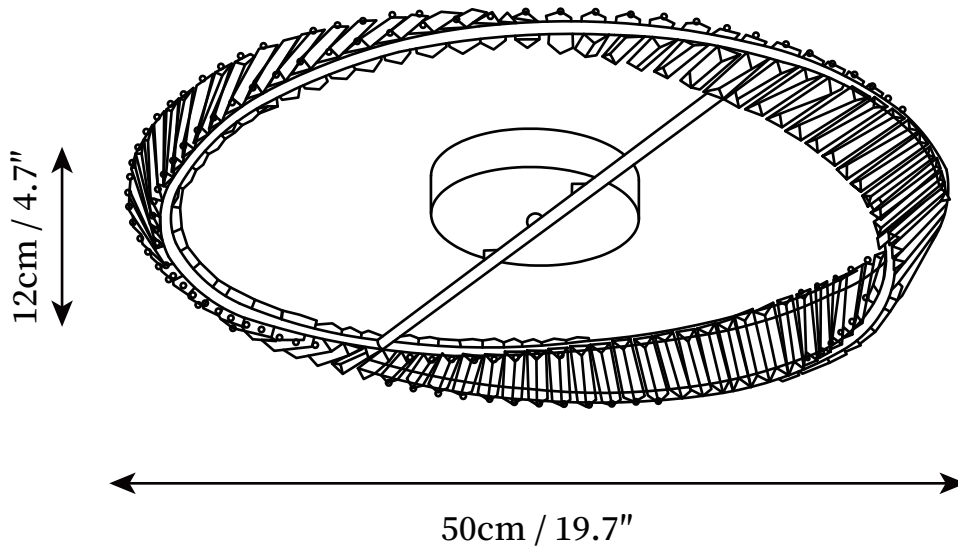

SPECIFICATION SHEET

SPECIFICATION DETAILS

*For custom options, consult factory for details

| | |
|-----------------------------|---------------------------------------------------------------|
| Fixture Dimensions | D 19.7" x H 4.7" |
| Light source | Integrated LED |
| Wattage | 54W |
| Voltage | AC 110-240V |
| Color Temperature | 3000k |
| CRI(Ra) | 80CRI |
| Mounting | Ceiling |
| Driver Required | Yes |
| Optional Color Temps | Warm Light (3000K), Neutral Light (4500K), Cool Light (6000K) |
| LED Rated Life | 30000hours |
| Dimming | Dimming is not supported |
| Finishes | Brass |
| Shade Details | Clear |
| Material | Stainless Steel, Glass |
| Wire Length | NO |
| Wire Type | NO |

SPECIFICATION SHEET

SPECIFICATION DETAILS

*For custom options, consult factory for details

| | |
|-----------------------------|---------------------------------------------------------------|
| Fixture Dimensions | D 23.6" x H 4.7" |
| Light source | Integrated LED |
| Wattage | 64W |
| Voltage | AC 110-240V |
| Color Temperature | 3000k |
| CRI(Ra) | 80CRI |
| Mounting | Ceiling |
| Driver Required | Yes |
| Optional Color Temps | Warm Light (3000K), Neutral Light (4500K), Cool Light (6000K) |
| LED Rated Life | 30000hours |
| Dimming | Dimming is not supported |
| Finishes | Brass |
| Shade Details | Clear |
| Material | Stainless Steel, Glass |
| Wire Length | NO |
| Wire Type | NO |