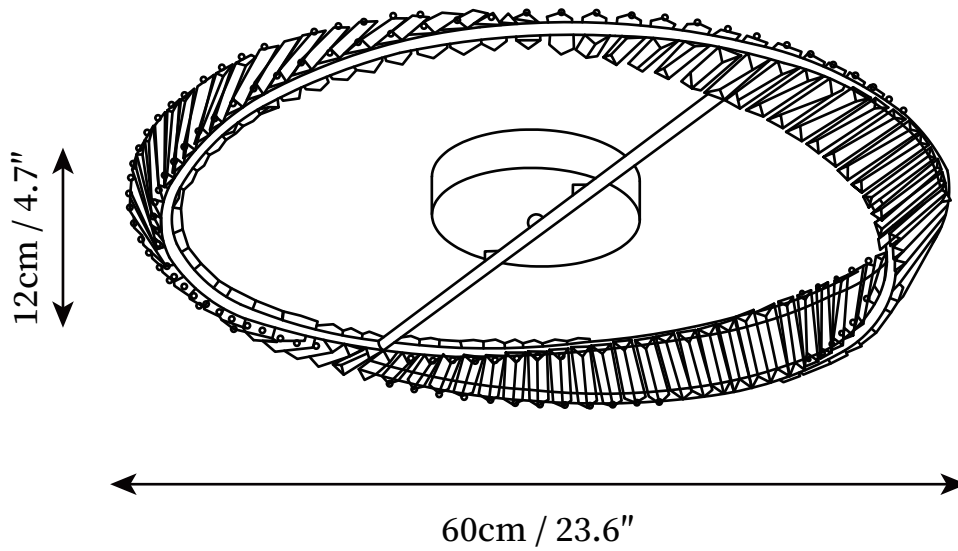

SPECIFICATION SHEET

SPECIFICATION DETAILS

*For custom options, consult factory for details

| | |
|-----------------------------|---------------------------------------------------------------|
| Fixture Dimensions | D 19.7" x H 4.7" |
| Light source | Integrated LED |
| Wattage | 54W |
| Voltage | AC 110-240V |
| Color Temperature | 3000k |
| CRI(Ra) | 80CRI |
| Mounting | Ceiling |
| Driver Required | Yes |
| Optional Color Temps | Warm Light (3000K), Neutral Light (4500K), Cool Light (6000K) |
| LED Rated Life | 30000hours |
| Dimming | Dimming is not supported |
| Finishes | Brass |
| Shade Details | Clear |
| Material | Stainless Steel, Glass |
| Wire Length | NO |
| Wire Type | NO |

SPECIFICATION SHEET

SPECIFICATION DETAILS

*For custom options, consult factory for details

| | |
|-----------------------------|---------------------------------------------------------------|
| Fixture Dimensions | D 23.6" x H 4.7" |
| Light source | Integrated LED |
| Wattage | 64W |
| Voltage | AC 110-240V |
| Color Temperature | 3000k |
| CRI(Ra) | 80CRI |
| Mounting | Ceiling |
| Driver Required | Yes |
| Optional Color Temps | Warm Light (3000K), Neutral Light (4500K), Cool Light (6000K) |
| LED Rated Life | 30000hours |
| Dimming | Dimming is not supported |
| Finishes | Brass |
| Shade Details | Clear |
| Material | Stainless Steel, Glass |
| Wire Length | NO |
| Wire Type | NO |