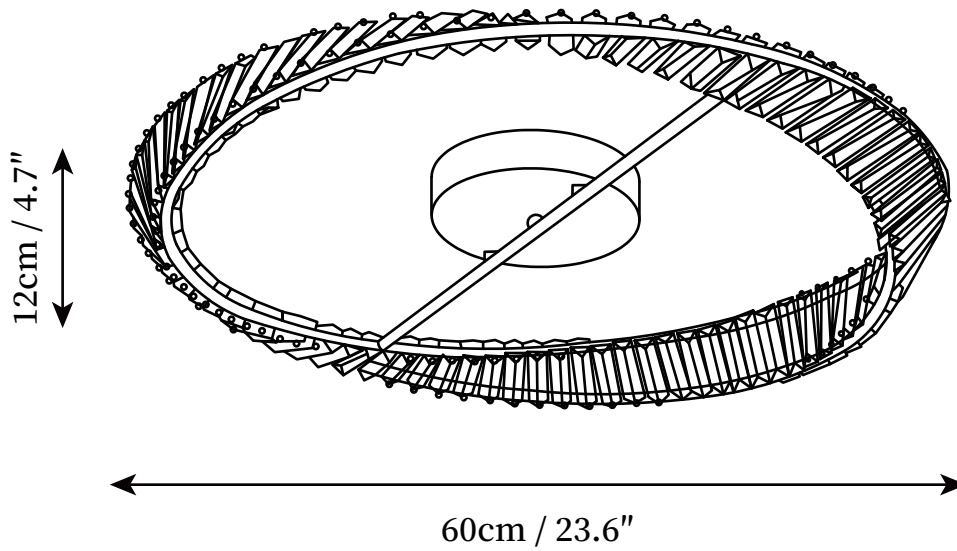

SPECIFICATION SHEET

SPECIFICATION DETAILS

*For custom options, consult factory for details

Fixture Dimensions	D 31.5" x H 4.7"
Light source	Integrated LED
Wattage	90W
Voltage	AC 110-240V
Color Temperature	3000k
CRI(Ra)	80CRI
Mounting	Ceiling
Driver Required	Yes
Optional Color Temps	Warm Light (3000K), Neutral Light (4500K), Cool Light (6000K)
LED Rated Life	30000hours
Dimming	Dimming is not supported
Finishes	Brass
Shade Details	Clear
Material	Stainless Steel, Glass
Wire Length	NO
Wire Type	NO