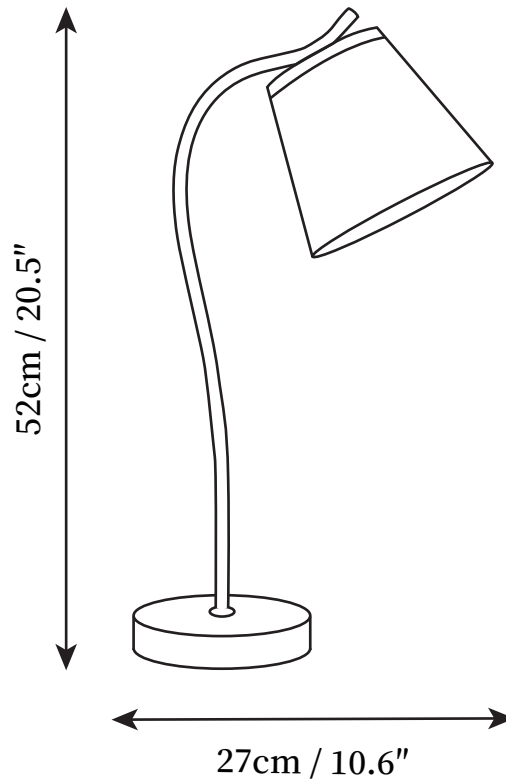

SPECIFICATION SHEET

SPECIFICATION DETAILS

*For custom options, consult factory for details

Fixture Dimensions	D 10.6" x H 20.5"
Light source	E26 or E27
Wattage	40W
Voltage	AC 110-240V
Color Temperature	Based on the purchase of light bulbs
CRI(Ra)	80CRI
Mounting	Table
Driver Required	NO
Optional Color Temps	Buy bulbs as needed
LED Rated Life	Based on bulb life (we do not supply bulbs)
Dimming	Dimming is not supported
Finishes	Black
Shade Details	White
Material	Metal, Fabric, Brass
Wire Length	59"
Wire Type	Wire with switch plug