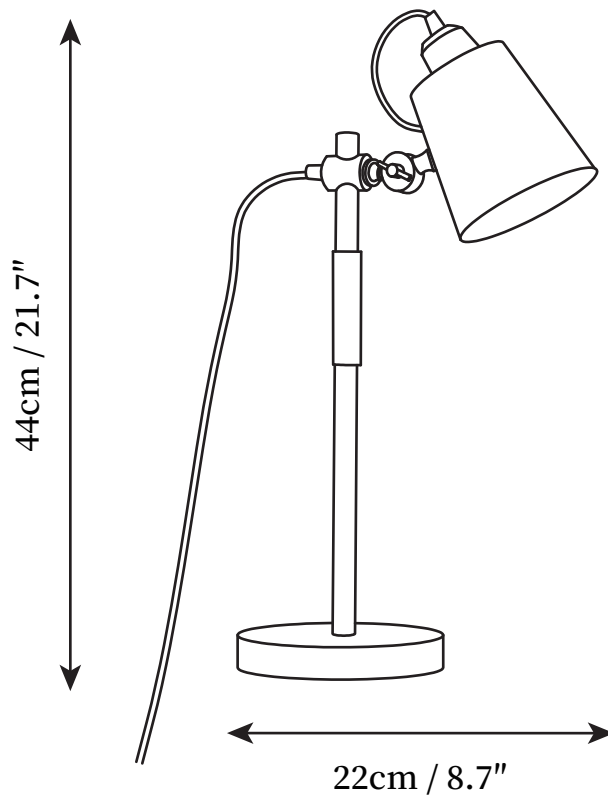

# SPECIFICATION SHEET

---

## SPECIFICATION DETAILS

\*For custom options, consult factory for details

<b>Fixture Dimensions</b>	D 8.7" x H 21.7"
<b>Light source</b>	E26 or E27
<b>Wattage</b>	40W
<b>Voltage</b>	AC 110-240V
<b>Color Temperature</b>	Based on the purchase of light bulbs
<b>CRI(Ra)</b>	80CRI
<b>Mounting</b>	Table
<b>Driver Required</b>	NO
<b>Optional Color Temps</b>	Buy bulbs as needed
<b>LED Rated Life</b>	Based on bulb life (we do not supply bulbs)
<b>Dimming</b>	Dimming is not supported
<b>Finishes</b>	White
<b>Shade Details</b>	White
<b>Material</b>	Iron, Metal, Wooden
<b>Wire Length</b>	59"
<b>Wire Type</b>	Wire with switch plug