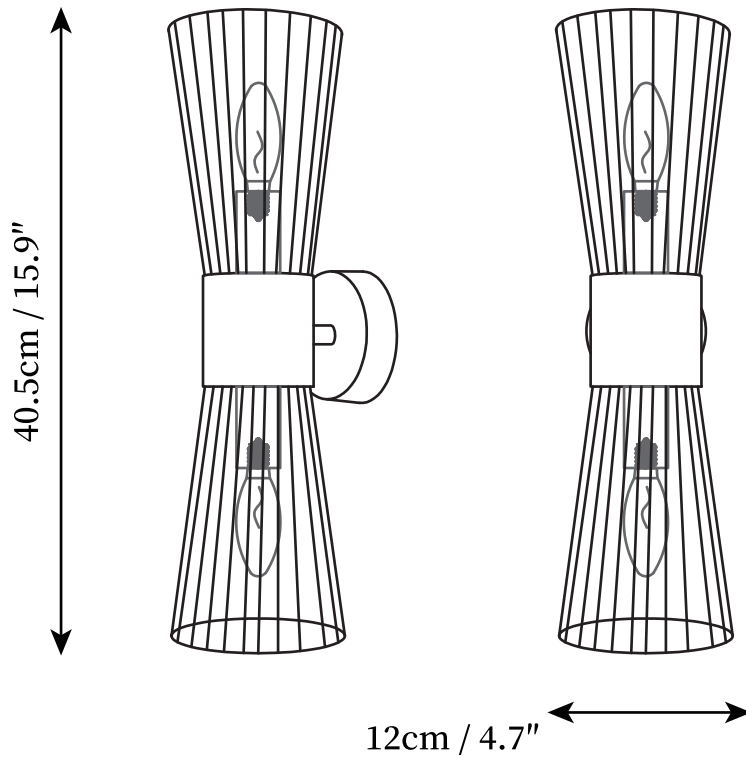

SPECIFICATION SHEET

SPECIFICATION DETAILS

*For custom options, consult factory for details

Fixture Dimensions	D 4.7" x H 15.9"
Light source	E14
Wattage	15W
Voltage	AC 110-240V
Color Temperature	Based on the purchase of light bulbs
CRI(Ra)	80CRI
Mounting	Wall
Driver Required	No
Optional Color Temps	Buy bulbs as needed
LED Rated Life	Based on bulb life (we do not supply bulbs)
Dimming	Dimming is not supported
Finishes	Gold
Shade Details	Clear
Material	Iron, Metal, Crystal