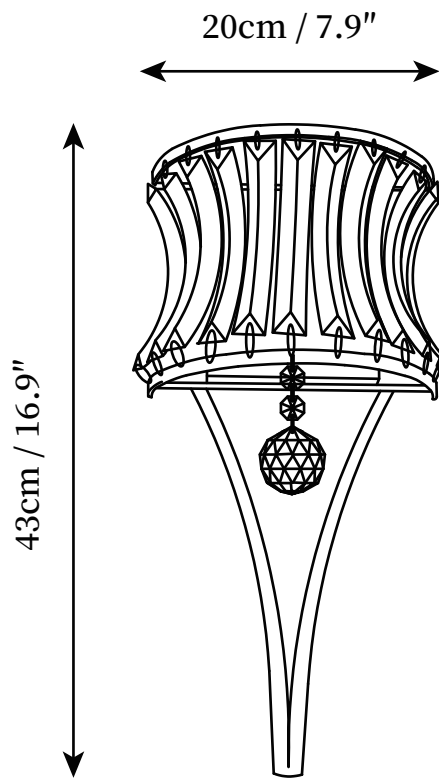

SPECIFICATION SHEET

SPECIFICATION DETAILS

*For custom options, consult factory for details

Fixture Dimensions	D 7.9" x H 16.9"
Light source	E14
Wattage	15W
Voltage	AC 110-240V
Color Temperature	Based on the purchase of light bulbs
CRI(Ra)	80CRI
Mounting	Wall
Driver Required	No
Optional Color Temps	Buy bulbs as needed
LED Rated Life	Based on bulb life (we do not supply bulbs)
Dimming	Dimming is not supported
Finishes	Gold
Shade Details	Clear
Material	Metal, Crystal
Wire Length	No
Wire Type	No