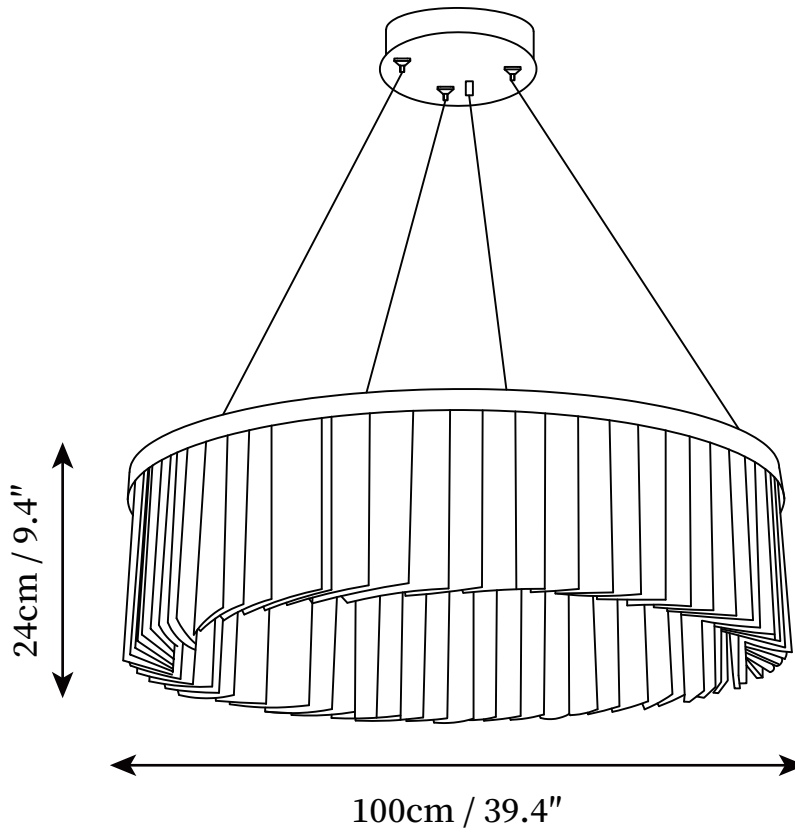

SPECIFICATION SHEET

SPECIFICATION DETAILS

*For custom options, consult factory for details

Fixture Dimensions	D 23.6" x H 9.4"
Light source	Integrated LED
Wattage	106W
Voltage	AC 110-240V
Color Temperature	3000k
CRI(Ra)	80CRI
Mounting	Ceiling
Driver Required	Yes
Optional Color Temps	Warm Light (3000K), Neutral Light (4500K), Cool Light (6000K)
LED Rated Life	30000hours
Dimming	Dimming is not supported
Finishes	Copper
Shade Details	Clear
Material	Metal, Stainless Steel, Crystal
Wire Length	59"
Wire Type	Clear Coaxial Wire

SPECIFICATION SHEET

SPECIFICATION DETAILS

*For custom options, consult factory for details

Fixture Dimensions	D 31.5" x H 9.4"
Light source	Integrated LED
Wattage	152W
Voltage	AC 110-240V
Color Temperature	3000k
CRI(Ra)	80CRI
Mounting	Ceiling
Driver Required	Yes
Optional Color Temps	Warm Light (3000K), Neutral Light (4500K), Cool Light (6000K)
LED Rated Life	30000hours
Dimming	Dimming is not supported
Finishes	Copper
Shade Details	Clear
Material	Metal, Stainless Steel, Crystal
Wire Length	59"
Wire Type	Clear Coaxial Wire

SPECIFICATION SHEET

SPECIFICATION DETAILS

*For custom options, consult factory for details

Fixture Dimensions	D 39.4" x H 9.4"
Light source	Integrated LED
Wattage	192W
Voltage	AC 110-240V
Color Temperature	3000k
CRI(Ra)	80CRI
Mounting	Ceiling
Driver Required	Yes
Optional Color Temps	Warm Light (3000K), Neutral Light (4500K), Cool Light (6000K)
LED Rated Life	30000hours
Dimming	Dimming is not supported
Finishes	Copper
Shade Details	Clear
Material	Metal, Stainless Steel, Crystal
Wire Length	59"
Wire Type	Clear Coaxial Wire