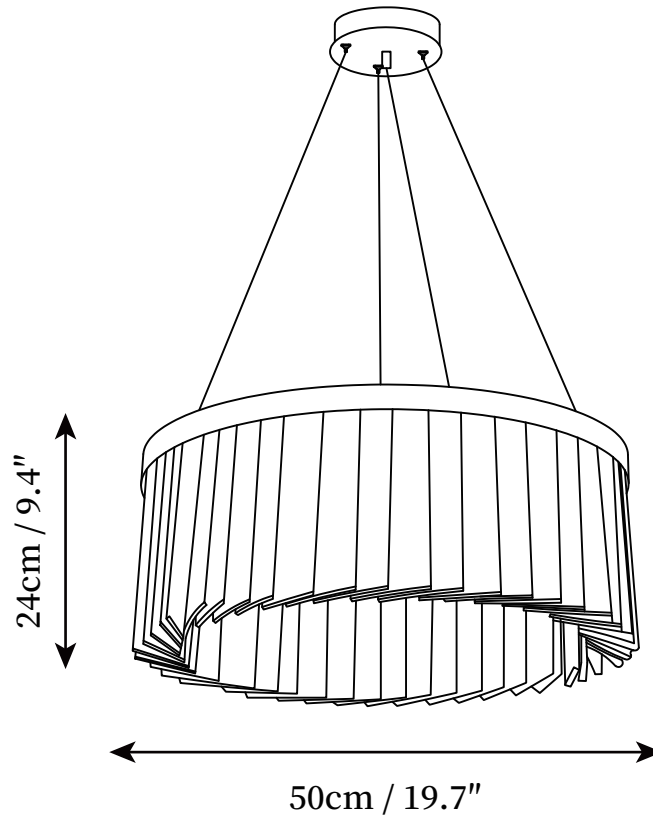

SPECIFICATION SHEET

SPECIFICATION DETAILS

*For custom options, consult factory for details

Fixture Dimensions	D 19.7" x H 9.4"
Light source	Integrated LED
Wattage	92W
Voltage	AC 110-240V
Color Temperature	3000k
CRI(Ra)	80CRI
Mounting	Ceiling
Driver Required	Yes
Optional Color Temps	Warm Light (3000K), Neutral Light (4500K), Cool Light (6000K)
LED Rated Life	30000hours
Dimming	Dimming is not supported
Finishes	Copper
Shade Details	Clear
Material	Metal, Stainless Steel, Crystal
Wire Length	59"
Wire Type	Clear Coaxial Wire

SPECIFICATION SHEET

SPECIFICATION DETAILS

*For custom options, consult factory for details

Fixture Dimensions	D 23.6" x H 9.4"
Light source	Integrated LED
Wattage	106W
Voltage	AC 110-240V
Color Temperature	3000k
CRI(Ra)	80CRI
Mounting	Ceiling
Driver Required	Yes
Optional Color Temps	Warm Light (3000K), Neutral Light (4500K), Cool Light (6000K)
LED Rated Life	30000hours
Dimming	Dimming is not supported
Finishes	Copper
Shade Details	Clear
Material	Metal, Stainless Steel, Crystal
Wire Length	59"
Wire Type	Clear Coaxial Wire

SPECIFICATION SHEET

SPECIFICATION DETAILS

*For custom options, consult factory for details

Fixture Dimensions	D 31.5" x H 9.4"
Light source	Integrated LED
Wattage	152W
Voltage	AC 110-240V
Color Temperature	3000k
CRI(Ra)	80CRI
Mounting	Ceiling
Driver Required	Yes
Optional Color Temps	Warm Light (3000K), Neutral Light (4500K), Cool Light (6000K)
LED Rated Life	30000hours
Dimming	Dimming is not supported
Finishes	Copper
Shade Details	Clear
Material	Metal, Stainless Steel, Crystal
Wire Length	59"
Wire Type	Clear Coaxial Wire