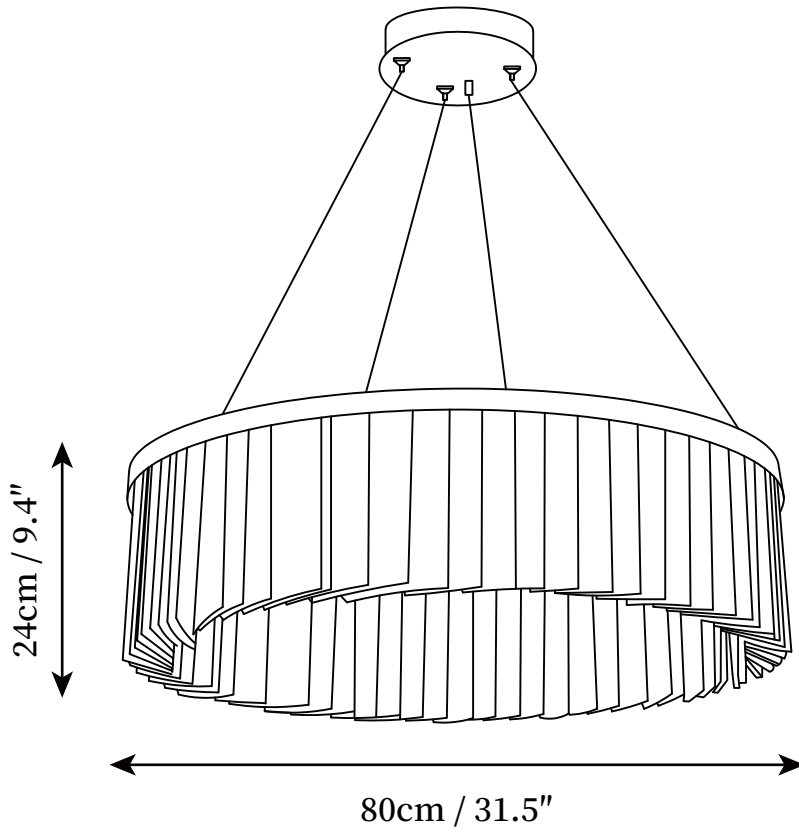

SPECIFICATION SHEET

SPECIFICATION DETAILS

*For custom options, consult factory for details

Fixture Dimensions	D 19.7" x H 9.4"
Light source	Integrated LED
Wattage	92W
Voltage	AC 110-240V
Color Temperature	3000k
CRI(Ra)	80CRI
Mounting	Ceiling
Driver Required	Yes
Optional Color Temps	Warm Light (3000K), Neutral Light (4500K), Cool Light (6000K)
LED Rated Life	30000hours
Dimming	Dimming is not supported
Finishes	Copper
Shade Details	Clear
Material	Metal, Stainless Steel, Crystal
Wire Length	59"
Wire Type	Clear Coaxial Wire

SPECIFICATION SHEET

SPECIFICATION DETAILS

*For custom options, consult factory for details

Fixture Dimensions	D 23.6" x H 9.4"
Light source	Integrated LED
Wattage	106W
Voltage	AC 110-240V
Color Temperature	3000k
CRI(Ra)	80CRI
Mounting	Ceiling
Driver Required	Yes
Optional Color Temps	Warm Light (3000K), Neutral Light (4500K), Cool Light (6000K)
LED Rated Life	30000hours
Dimming	Dimming is not supported
Finishes	Copper
Shade Details	Clear
Material	Metal, Stainless Steel, Crystal
Wire Length	59"
Wire Type	Clear Coaxial Wire

SPECIFICATION SHEET

SPECIFICATION DETAILS

*For custom options, consult factory for details

Fixture Dimensions	D 31.5" x H 9.4"
Light source	Integrated LED
Wattage	152W
Voltage	AC 110-240V
Color Temperature	3000k
CRI(Ra)	80CRI
Mounting	Ceiling
Driver Required	Yes
Optional Color Temps	Warm Light (3000K), Neutral Light (4500K), Cool Light (6000K)
LED Rated Life	30000hours
Dimming	Dimming is not supported
Finishes	Copper
Shade Details	Clear
Material	Metal, Stainless Steel, Crystal
Wire Length	59"
Wire Type	Clear Coaxial Wire