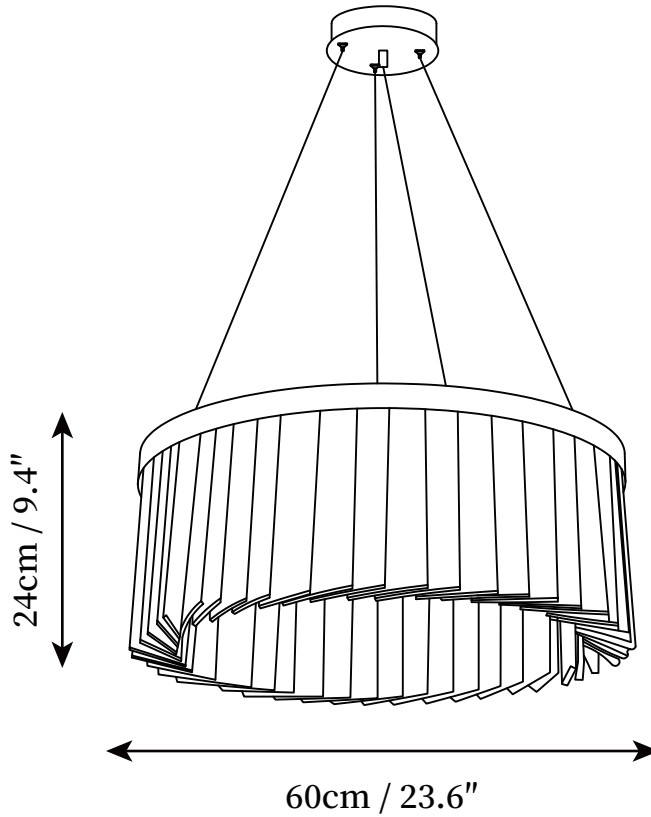

SPECIFICATION SHEET

SPECIFICATION DETAILS

*For custom options, consult factory for details

Fixture Dimensions	D 19.7" x H 9.4"
Light source	Integrated LED
Wattage	92W
Voltage	AC 110-240V
Color Temperature	3000k
CRI(Ra)	80CRI
Mounting	Ceiling
Driver Required	Yes
Optional Color Temps	Warm Light (3000K), Neutral Light (4500K), Cool Light (6000K)
LED Rated Life	30000hours
Dimming	Dimming is not supported
Finishes	Copper
Shade Details	Clear
Material	Metal, Stainless Steel, Crystal
Wire Length	59"
Wire Type	Clear Coaxial Wire

SPECIFICATION SHEET

SPECIFICATION DETAILS

*For custom options, consult factory for details

Fixture Dimensions	D 23.6" x H 9.4"
Light source	Integrated LED
Wattage	106W
Voltage	AC 110-240V
Color Temperature	3000k
CRI(Ra)	80CRI
Mounting	Ceiling
Driver Required	Yes
Optional Color Temps	Warm Light (3000K), Neutral Light (4500K), Cool Light (6000K)
LED Rated Life	30000hours
Dimming	Dimming is not supported
Finishes	Copper
Shade Details	Clear
Material	Metal, Stainless Steel, Crystal
Wire Length	59"
Wire Type	Clear Coaxial Wire

SPECIFICATION SHEET

SPECIFICATION DETAILS

*For custom options, consult factory for details

Fixture Dimensions	D 31.5" x H 9.4"
Light source	Integrated LED
Wattage	152W
Voltage	AC 110-240V
Color Temperature	3000k
CRI(Ra)	80CRI
Mounting	Ceiling
Driver Required	Yes
Optional Color Temps	Warm Light (3000K), Neutral Light (4500K), Cool Light (6000K)
LED Rated Life	30000hours
Dimming	Dimming is not supported
Finishes	Copper
Shade Details	Clear
Material	Metal, Stainless Steel, Crystal
Wire Length	59"
Wire Type	Clear Coaxial Wire