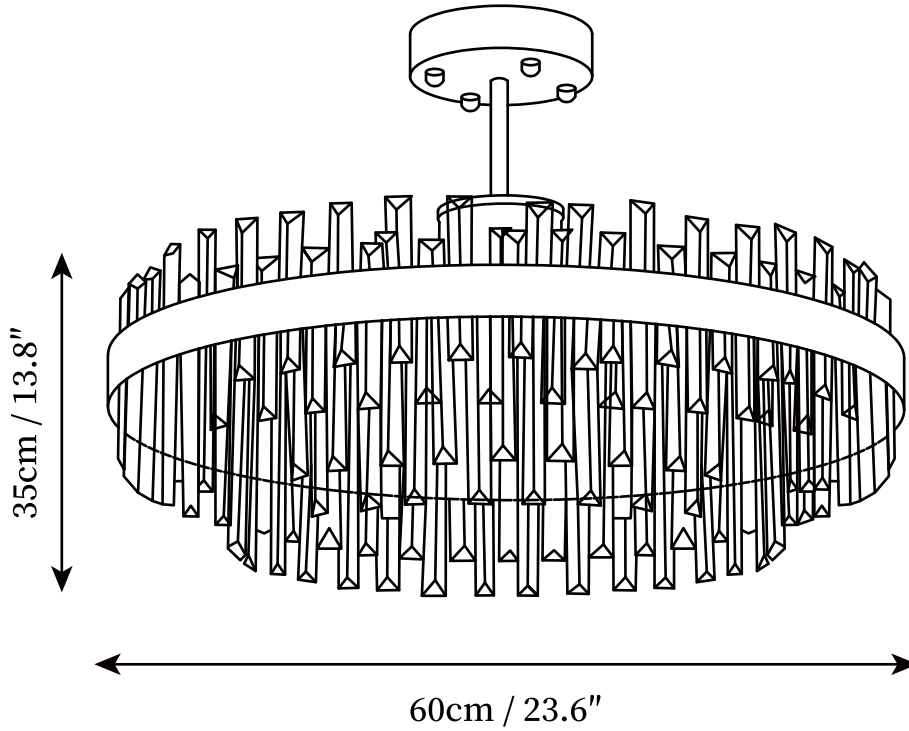

SPECIFICATION SHEET

SPECIFICATION DETAILS

*For custom options, consult factory for details

Fixture Dimensions	D 23.6" x H 13.8"
Light source	Integrated LED
Wattage	~ 5W
Voltage	AC 110-240V
Dimming	Not supported
CRI(Ra)	90+ CRI
Mounting	Hardwired.
LED Rated Life	30000 hours
Color Temperature	Warm Light (3000K), Neutral Light (4000K), Cool Light (6000K)
Control method	Compatible with common wall switches(not included)
Finishes	Copper
Glass Options	Clear.
Material	Stainless Steel, Glass
Rod Length	Suspension rod is 19.7", Can be extended upon request.

SPECIFICATION SHEET

SPECIFICATION DETAILS

*For custom options, consult factory for details

Fixture Dimensions	D 31.5" x H 13.8"
Light source	Integrated LED
Wattage	~ 5W
Voltage	AC 110-240V
Dimming	Not supported
CRI(Ra)	90+ CRI
Mounting	Hardwired.
LED Rated Life	30000 hours
Color Temperature	Warm Light (3000K), Neutral Light (4000K), Cool Light (6000K)
Control method	Compatible with common wall switches (not included)
Finishes	Copper
Glass Options	Clear.
Material	Stainless Steel, Glass
Rod Length	Suspension rod is 19.7", Can be extended upon request.

SPECIFICATION SHEET

SPECIFICATION DETAILS

*For custom options, consult factory for details

Fixture Dimensions	D 39.4" x H 13.8"
Light source	Integrated LED
Wattage	~ 5W
Voltage	AC 110-240V
Dimming	Not supported
CRI(Ra)	90+ CRI
Mounting	Hardwired.
LED Rated Life	30000 hours
Color Temperature	Warm Light (3000K), Neutral Light (4000K), Cool Light (6000K)
Control method	Compatible with common wall switches(not included)
Finishes	Copper
Glass Options	Clear.
Material	Stainless Steel, Glass
Rod Length	Suspension rod is 19.7", Can be extended upon request.