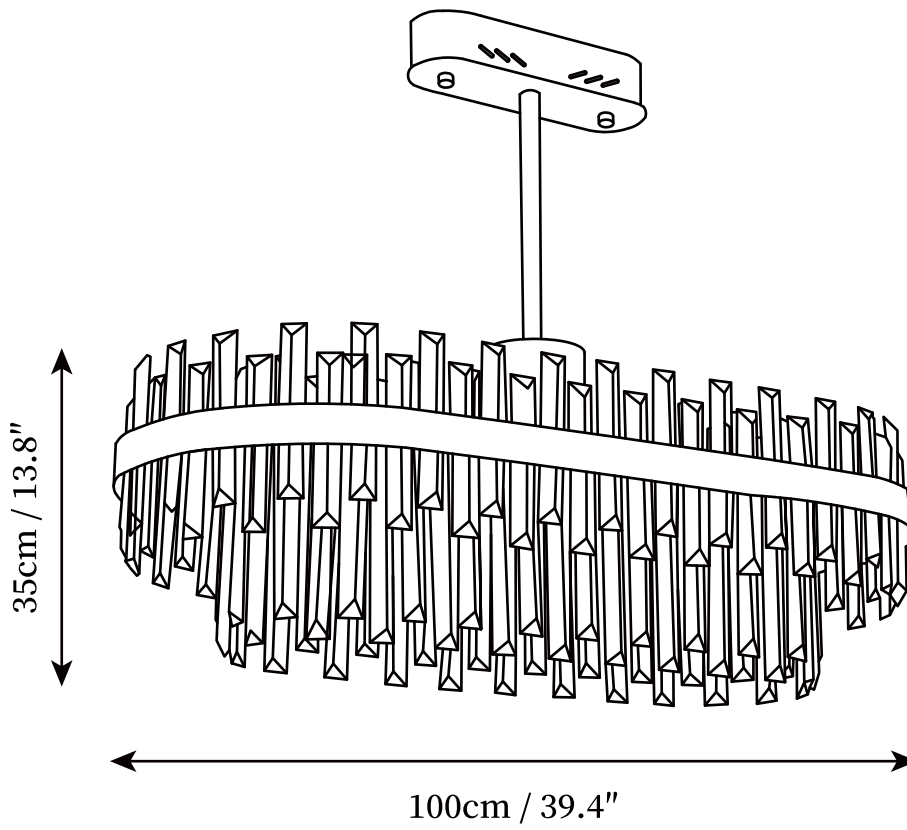

SPECIFICATION SHEET

SPECIFICATION DETAILS

*For custom options, consult factory for details

Fixture Dimensions	D 39.4" x H 13.8"
Light source	Integrated LED
Wattage	~ 5W
Voltage	AC 110-240V
Dimming	Not supported
CRI(Ra)	90+ CRI
Mounting	Hardwired.
LED Rated Life	30000 hours
Color Temperature	Warm Light (3000K), Neutral Light (4000K), Cool Light (6000K)
Control method	Compatible with common wall switches(not included)
Finishes	Copper
Glass Options	Clear.
Material	Stainless Steel, Glass
Rod Length	Suspension rod is 19.7", Can be extended upon request.