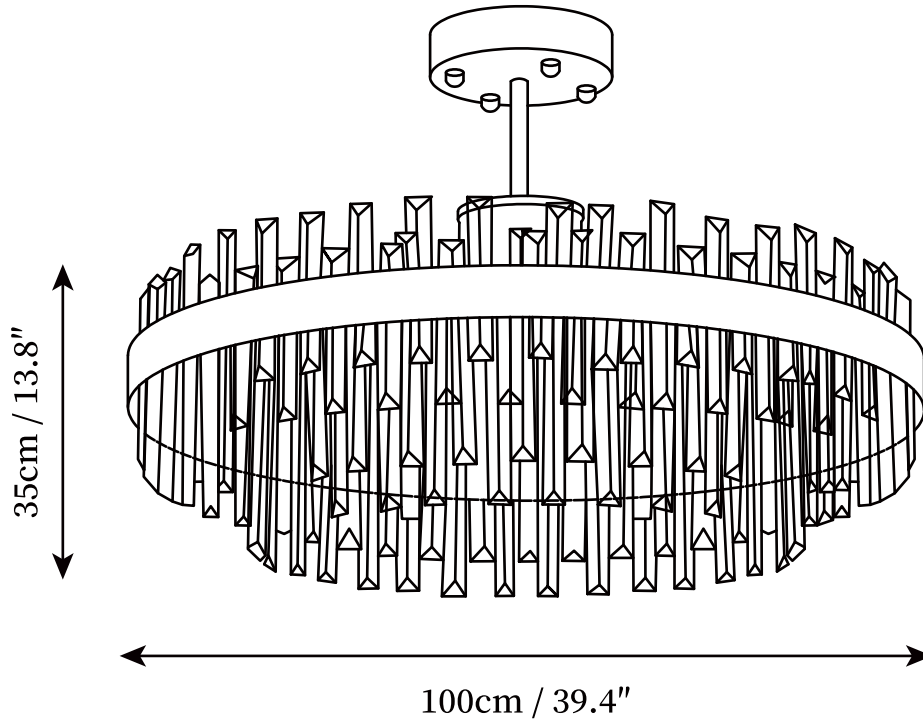

SPECIFICATION SHEET

SPECIFICATION DETAILS

*For custom options, consult factory for details

Fixture Dimensions	D 23.6" x H 13.8"
Light source	Integrated LED
Wattage	~ 5W
Voltage	AC 110-240V
Dimming	Not supported
CRI(Ra)	90+ CRI
Mounting	Hardwired.
LED Rated Life	30000 hours
Color Temperature	Warm Light (3000K), Neutral Light (4000K), Cool Light (6000K)
Control method	Compatible with common wall switches(not included)
Finishes	Copper
Glass Options	Clear.
Material	Stainless Steel, Glass
Rod Length	Suspension rod is 19.7", Can be extended upon request.

SPECIFICATION SHEET

SPECIFICATION DETAILS

*For custom options, consult factory for details

Fixture Dimensions	D 31.5" x H 13.8"
Light source	Integrated LED
Wattage	~ 5W
Voltage	AC 110-240V
Dimming	Not supported
CRI(Ra)	90+ CRI
Mounting	Hardwired.
LED Rated Life	30000 hours
Color Temperature	Warm Light (3000K), Neutral Light (4000K), Cool Light (6000K)
Control method	Compatible with common wall switches (not included)
Finishes	Copper
Glass Options	Clear.
Material	Stainless Steel, Glass
Rod Length	Suspension rod is 19.7", Can be extended upon request.

SPECIFICATION SHEET

SPECIFICATION DETAILS

*For custom options, consult factory for details

Fixture Dimensions	D 39.4" x H 13.8"
Light source	Integrated LED
Wattage	~ 5W
Voltage	AC 110-240V
Dimming	Not supported
CRI(Ra)	90+ CRI
Mounting	Hardwired.
LED Rated Life	30000 hours
Color Temperature	Warm Light (3000K), Neutral Light (4000K), Cool Light (6000K)
Control method	Compatible with common wall switches(not included)
Finishes	Copper
Glass Options	Clear.
Material	Stainless Steel, Glass
Rod Length	Suspension rod is 19.7", Can be extended upon request.