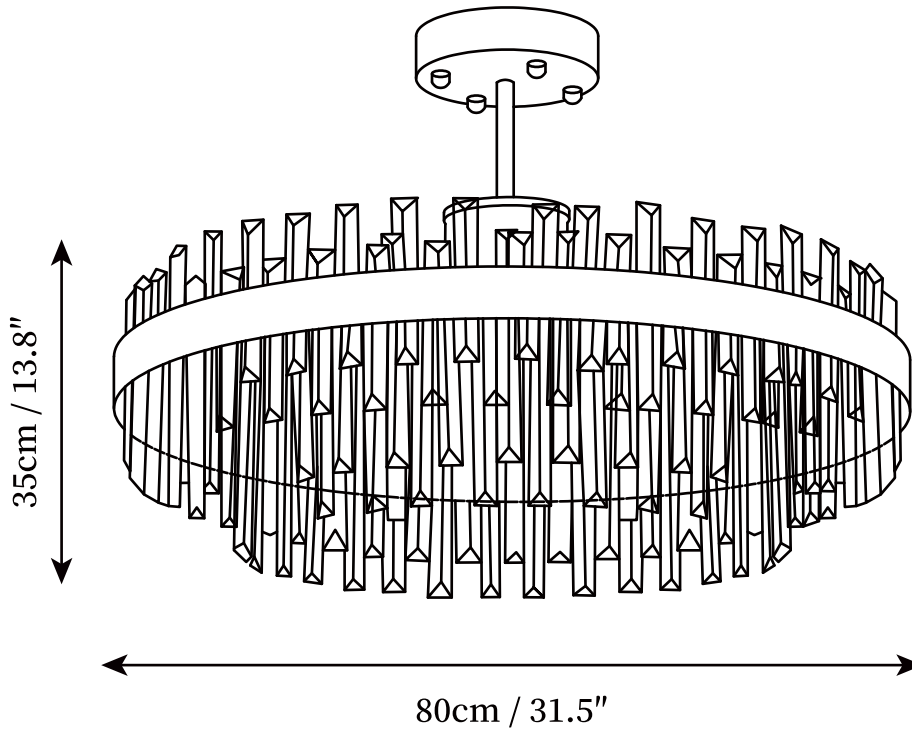

SPECIFICATION SHEET

SPECIFICATION DETAILS

*For custom options, consult factory for details

Fixture Dimensions	D 23.6" x H 13.8"
Light source	Integrated LED
Wattage	~ 5W
Voltage	AC 110-240V
Dimming	Not supported
CRI(Ra)	90+ CRI
Mounting	Hardwired.
LED Rated Life	30000 hours
Color Temperature	Warm Light (3000K), Neutral Light (4000K), Cool Light (6000K)
Control method	Compatible with common wall switches(not included)
Finishes	Copper
Glass Options	Clear.
Material	Stainless Steel, Glass
Rod Length	Suspension rod is 19.7", Can be extended upon request.

SPECIFICATION SHEET

SPECIFICATION DETAILS

*For custom options, consult factory for details

Fixture Dimensions	D 31.5" x H 13.8"
Light source	Integrated LED
Wattage	~ 5W
Voltage	AC 110-240V
Dimming	Not supported
CRI(Ra)	90+ CRI
Mounting	Hardwired.
LED Rated Life	30000 hours
Color Temperature	Warm Light (3000K), Neutral Light (4000K), Cool Light (6000K)
Control method	Compatible with common wall switches (not included)
Finishes	Copper
Glass Options	Clear.
Material	Stainless Steel, Glass
Rod Length	Suspension rod is 19.7", Can be extended upon request.

SPECIFICATION SHEET

SPECIFICATION DETAILS

*For custom options, consult factory for details

Fixture Dimensions	D 39.4" x H 13.8"
Light source	Integrated LED
Wattage	~ 5W
Voltage	AC 110-240V
Dimming	Not supported
CRI(Ra)	90+ CRI
Mounting	Hardwired.
LED Rated Life	30000 hours
Color Temperature	Warm Light (3000K), Neutral Light (4000K), Cool Light (6000K)
Control method	Compatible with common wall switches(not included)
Finishes	Copper
Glass Options	Clear.
Material	Stainless Steel, Glass
Rod Length	Suspension rod is 19.7", Can be extended upon request.