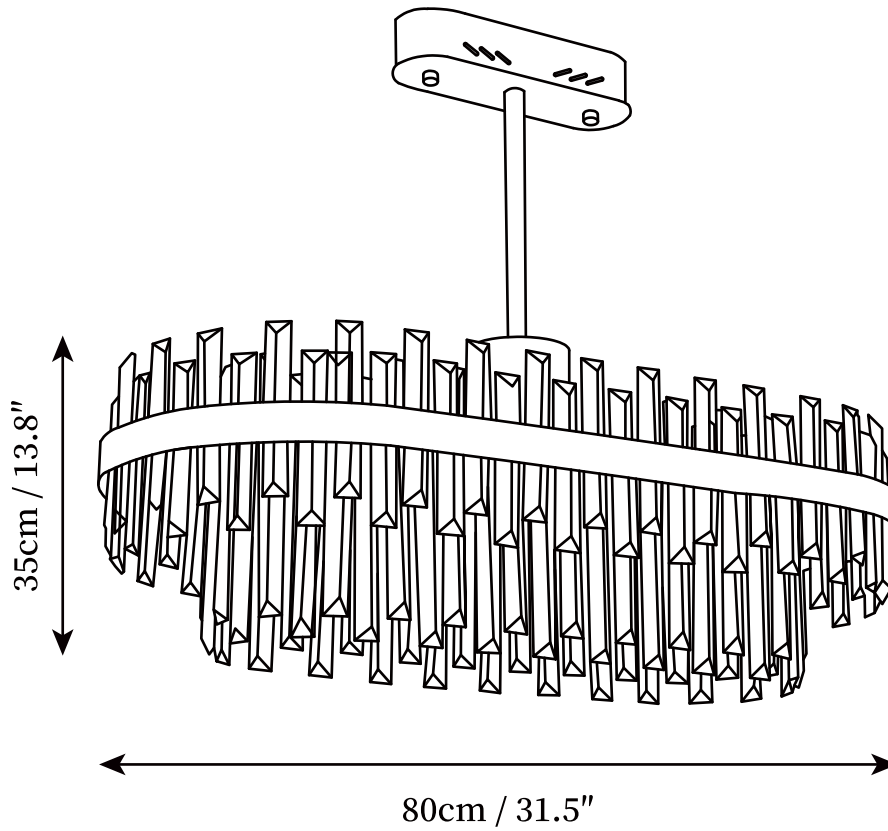

SPECIFICATION SHEET

SPECIFICATION DETAILS

*For custom options, consult factory for details

Fixture Dimensions	D 31.5" x H 13.8"
Light source	Integrated LED
Wattage	~ 5W
Voltage	AC 110-240V
Dimming	Not supported
CRI(Ra)	90+ CRI
Mounting	Hardwired.
LED Rated Life	30000 hours
Color Temperature	Warm Light (3000K), Neutral Light (4000K), Cool Light (6000K)
Control method	Compatible with common wall switches (not included)
Finishes	Copper
Glass Options	Clear.
Material	Stainless Steel, Glass
Rod Length	Suspension rod is 19.7", Can be extended upon request.

SPECIFICATION SHEET

SPECIFICATION DETAILS

*For custom options, consult factory for details

Fixture Dimensions	D 39.4" x H 13.8"
Light source	Integrated LED
Wattage	~ 5W
Voltage	AC 110-240V
Dimming	Not supported
CRI(Ra)	90+ CRI
Mounting	Hardwired.
LED Rated Life	30000 hours
Color Temperature	Warm Light (3000K), Neutral Light (4000K), Cool Light (6000K)
Control method	Compatible with common wall switches(not included)
Finishes	Copper
Glass Options	Clear.
Material	Stainless Steel, Glass
Rod Length	Suspension rod is 19.7", Can be extended upon request.